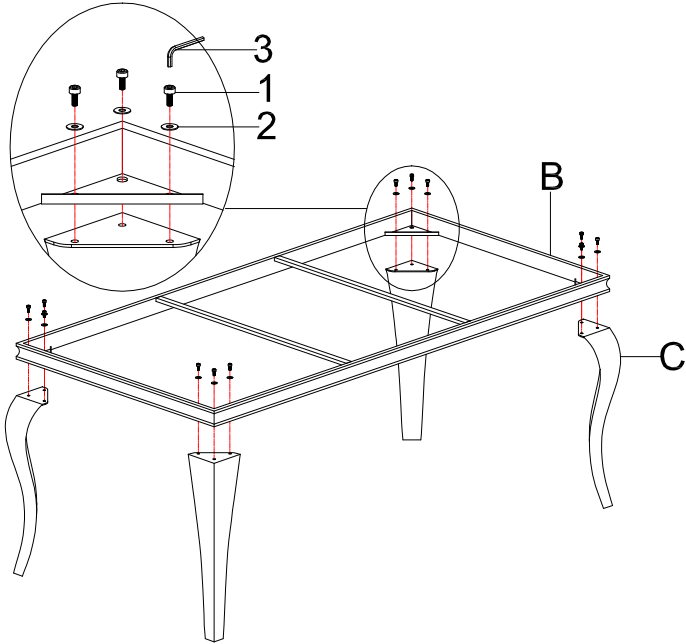

3 ALLEN WRENCH 8MM

1PC

4 GLASS REST

8PCS

ITEM: 115071(B1-B3)

ASSEMBLY INSTRUCTIONS

STEP1

STEP2