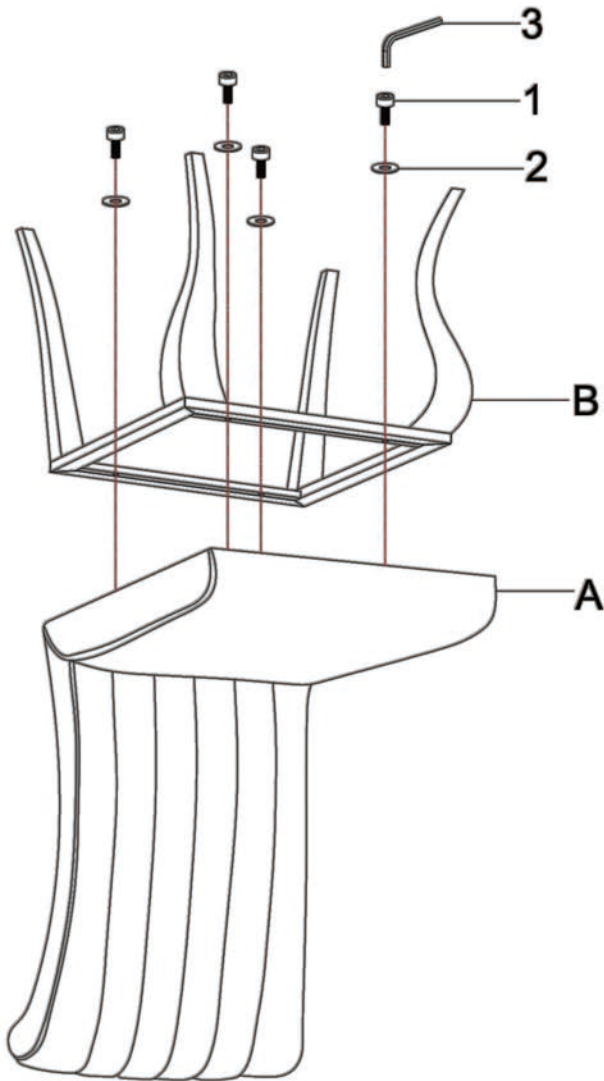

ASSEMBLY INSTRUCTIONS
COASTER FINE FURNITURE

Fine Furniture for every stage of life

105076(B1-B2)
Side Chair

ITEM: 105076(B1-B2)

ASSEMBLY INSTRUCTIONS

ASSEMBLY TIPS:

1. Remove hardware from box and sort by size.
2. Please check to see that all hardware and parts are present prior to start of assembly.
3. Please follow attached instructions in the same sequence as numbered to assure fast & easy assembly.

1PC

Z

HARDWARE IDENTIFICATION

1 BOLTS M6*25

4PCS

2 FLAT WASHER Ø6*16

4PCS

3 ALLEN WRENCH 4MM

1PC

NOTE:

Quantities shown are for one chair.

Hardware pack is located in 105076B2

ITEM: 105076(B1-B2)

ASSEMBLY INSTRUCTIONS

STEP 1

ASSEMBLY INSTRUCTIONS
COASTER FINE FURNITURE

Fine Furniture for every stage of life

115071(B1-B3)
Dining Table

ITEM: 115071(B1-B3)

ASSEMBLY INSTRUCTIONS

ASSEMBLY TIPS:

1. Remove hardware from box and sort by size.
2. Please check to see that all hardware and parts are present prior to start of assembly.
3. Please follow attached instructions in the same sequence as numbered to assure fast & easy assembly.