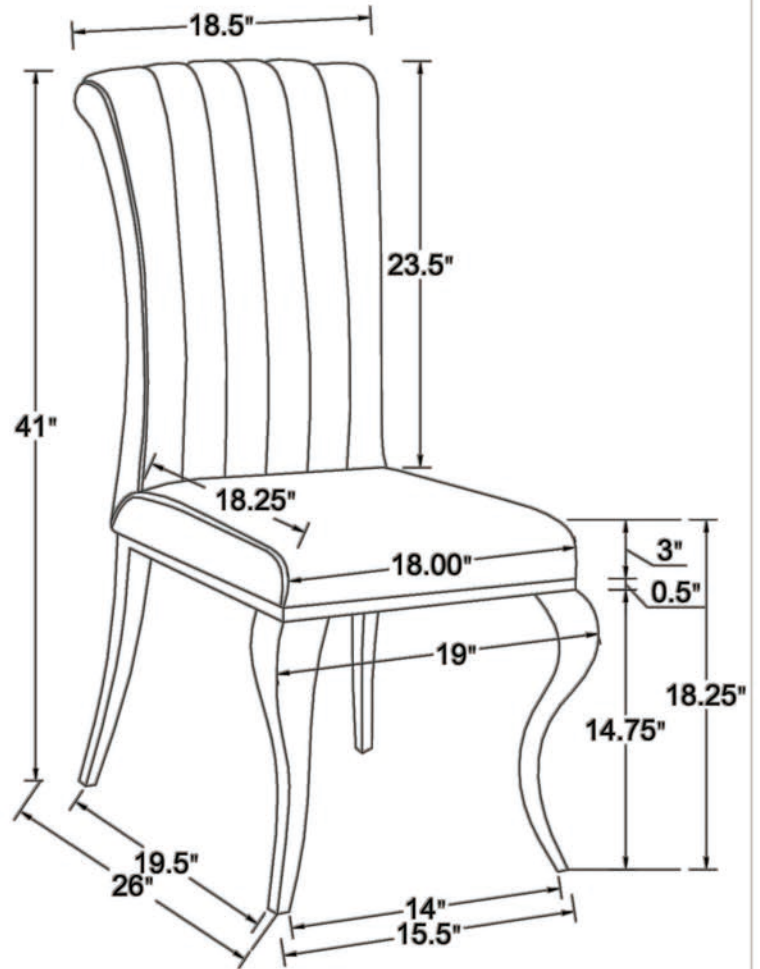

ASSEMBLY INSTRUCTIONS
COASTER FINE FURNITURE

Fine Furniture for every stage of life

105076(B1-B2)
Side Chair

ITEM: 105076(B1-B2)

ASSEMBLY INSTRUCTIONS

ASSEMBLY TIPS:

1. Remove hardware from box and sort by size.
2. Please check to see that all hardware and parts are present prior to start of assembly.
3. Please follow attached instructions in the same sequence as numbered to assure fast & easy assembly.

1PC

NOTE:

Quantities shown are for one chair.

Hardware pack is located in 105076B2

ITEM: 105076(B1-B2)

ASSEMBLY INSTRUCTIONS

STEP 1

ASSEMBLY INSTRUCTIONS
COASTER FINE FURNITURE

Fine Furniture for every stage of life

115071(B1-B3)
Dining Table

ITEM: 115071(B1-B3)

ASSEMBLY INSTRUCTIONS

ASSEMBLY TIPS:

1. Remove hardware from box and sort by size.
2. Please check to see that all hardware and parts are present prior to start of assembly.
3. Please follow attached instructions in the same sequence as numbered to assure fast & easy assembly.