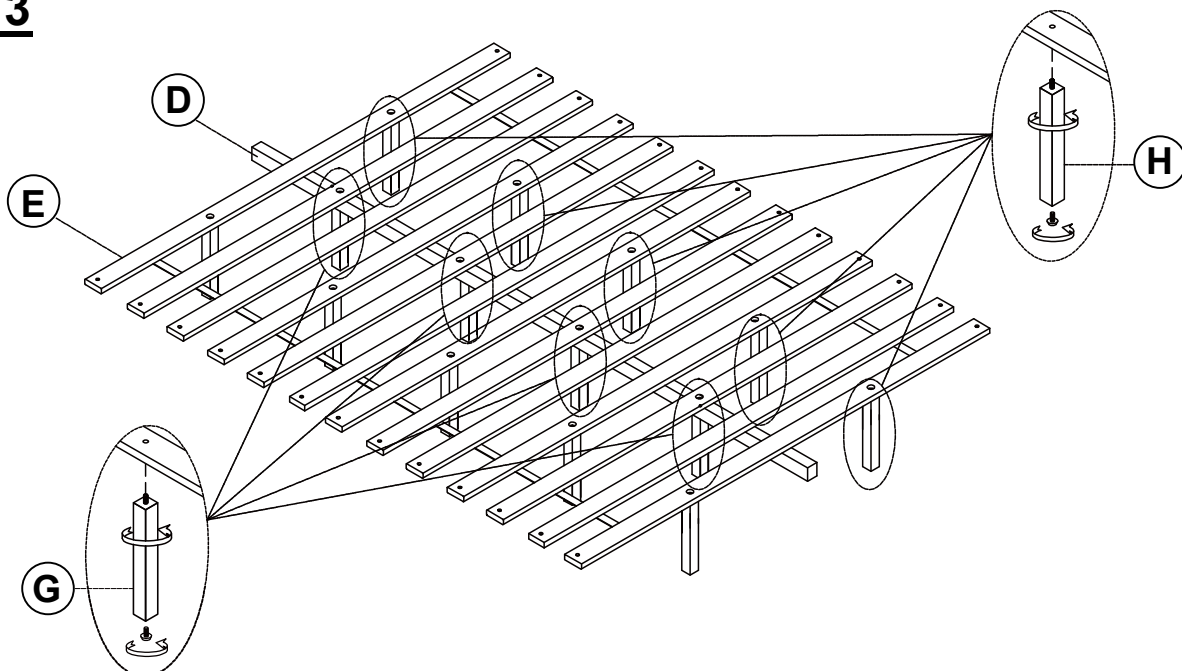

HARDWARE IDENTIFICATION

Z-B3 (BOX 3) - HARDWARE PACK IS LOCATED IN 302046KE (B3)

1	ALLEN WRENCH (5mm - BLK)		1PC
2	LOCK WASHER (Ø5/16" - BLK)		36PCS
3	FLAT WASHER (Ø5/16" - BLK)		36PCS
4	SHORT BOLT (Ø5/16" x 25mm - BLK)		24PCS
5	LONG BOLT (Ø5/16" x 55mm - BLK)		12PCS
6	LONG FLAT HEAD SCREW (M4 x 35mm - BLK)		26PCS
7	SHORT FLAT HEAD SCREW (M4 x 12mm - BLK)		2PCS
8	BRACKET (150 x 100 x 2mm - BLK)		4PCS

ITEM: 302046KE (B1-B3)

ASSEMBLY INSTRUCTIONS

STEP 1

STEP 2

STEP 3

ITEM: 302046KE (B1-B3)

ASSEMBLY INSTRUCTIONS

STEP 4

STEP 5 COMPLETE

ITEM: **302046KE (B1-B3)**

Inner Size: 76.00"W X 80.00"D

Note: Dimension tolerance $\pm 5\%$