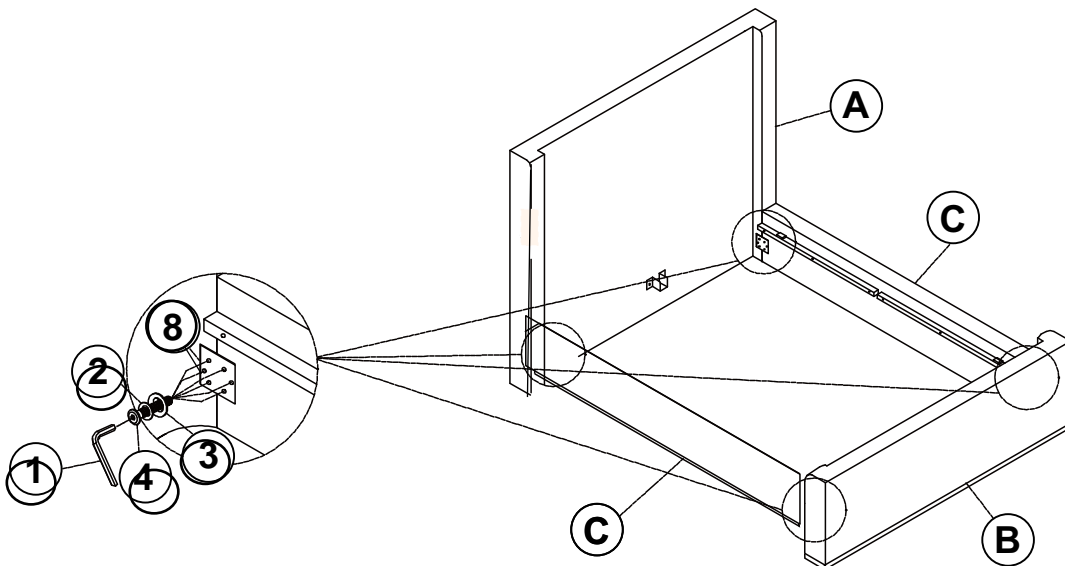

ITEM: 302046KE (B1-B3)

ASSEMBLY INSTRUCTIONS

STEP 1

STEP 2

STEP 3