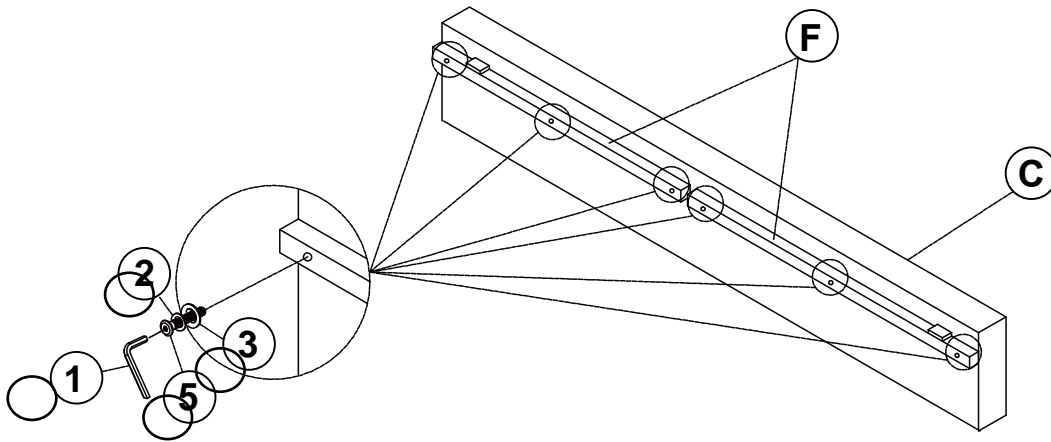

ITEM: 302046KE (B1-B3)

ASSEMBLY INSTRUCTIONS

STEP 1