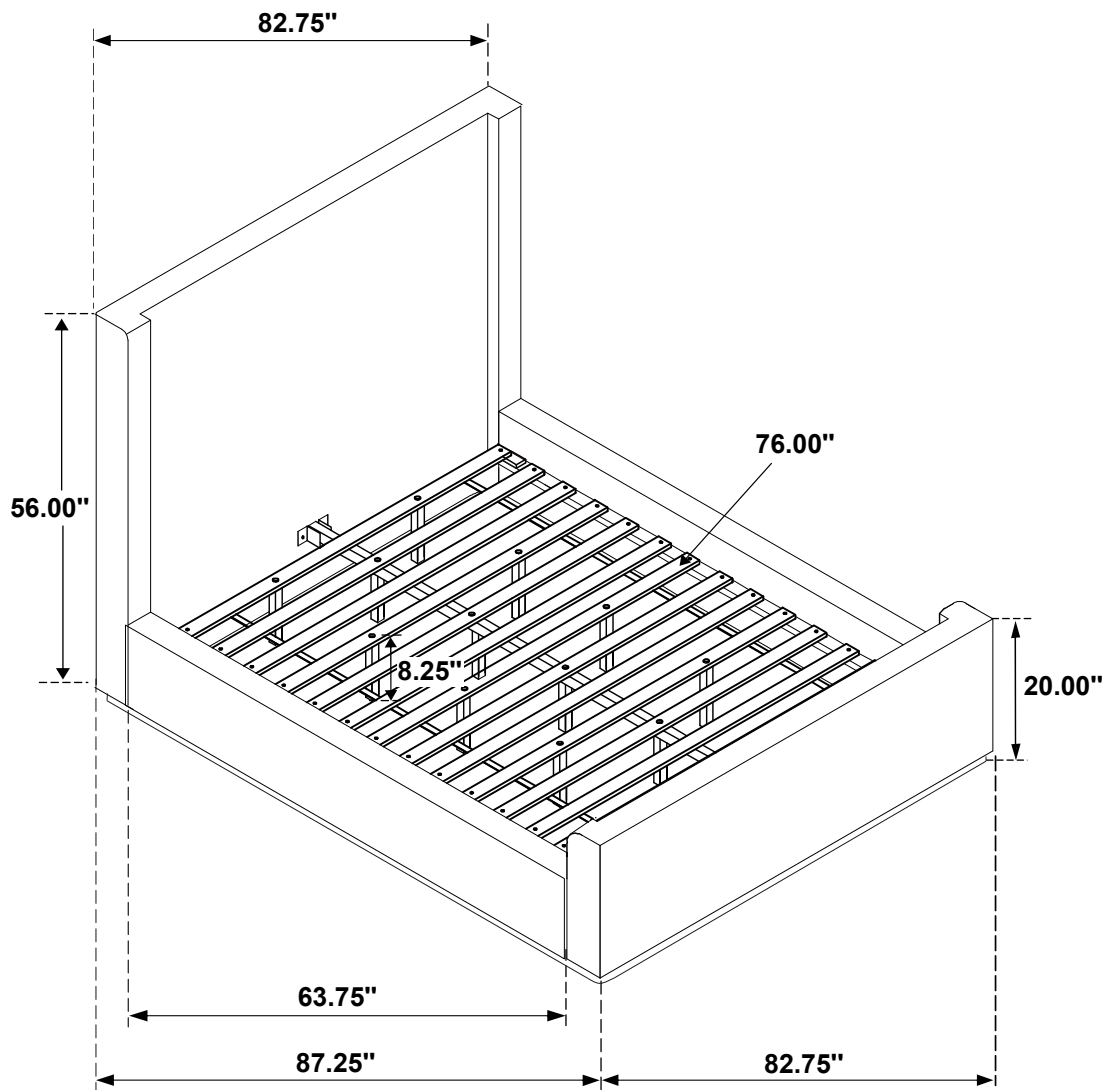

1PC

B3 (BOX 3)

C BED RAIL

2PCS

D CENTER RAIL

1PC

E ROLL SLAT (13PCS)

1SET

STEP 5 COMPLETE

ITEM: **302046KE (B1-B3)**

Inner Size: 76.00"W X 80.00"D

Note: Dimension tolerance $\pm 5\%$