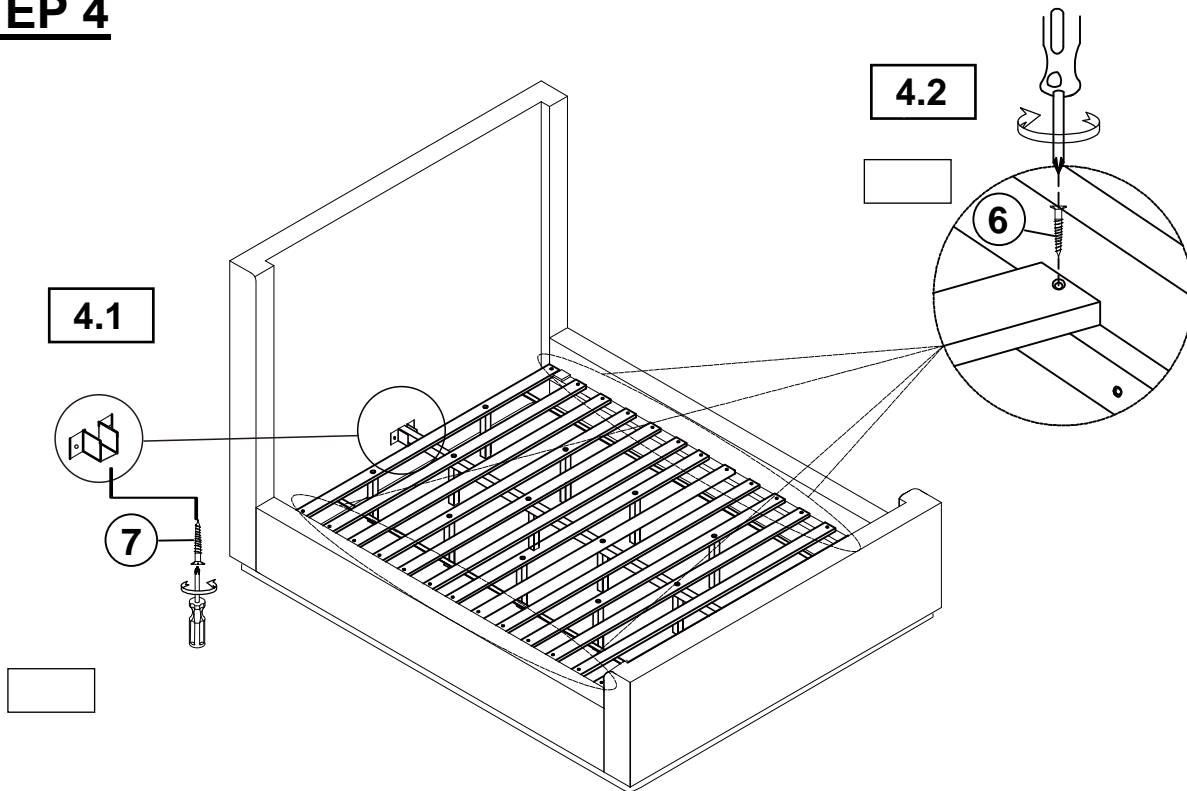

HARDWARE IDENTIFICATION

Z-B3 (BOX 3) - HARDWARE PACK IS LOCATED IN 302046KE (B3)

1	ALLEN WRENCH (5mm - BLK)		1PC
2	LOCK WASHER (Ø5/16" - BLK)		36PCS
3	FLAT WASHER (Ø5/16" - BLK)		36PCS
4	SHORT BOLT (Ø5/16" x 25mm - BLK)		24PCS
5	LONG BOLT (Ø5/16" x 55mm - BLK)		12PCS
6	LONG FLAT HEAD SCREW (M4 x 35mm - BLK)		26PCS
7	SHORT FLAT HEAD SCREW (M4 x 12mm - BLK)		2PCS
8	BRACKET (150 x 100 x 2mm - BLK)		4PCS

ITEM: 302046KE (B1-B3)

ASSEMBLY INSTRUCTIONS

STEP 1

STEP 2

STEP 3

ITEM: 302046KE (B1-B3)

ASSEMBLY INSTRUCTIONS

STEP 4

STEP 5 COMPLETE

ITEM: **302046KE (B1-B3)**

Inner Size: 76.00"W X 80.00"D

Note: Dimension tolerance $\pm 5\%$