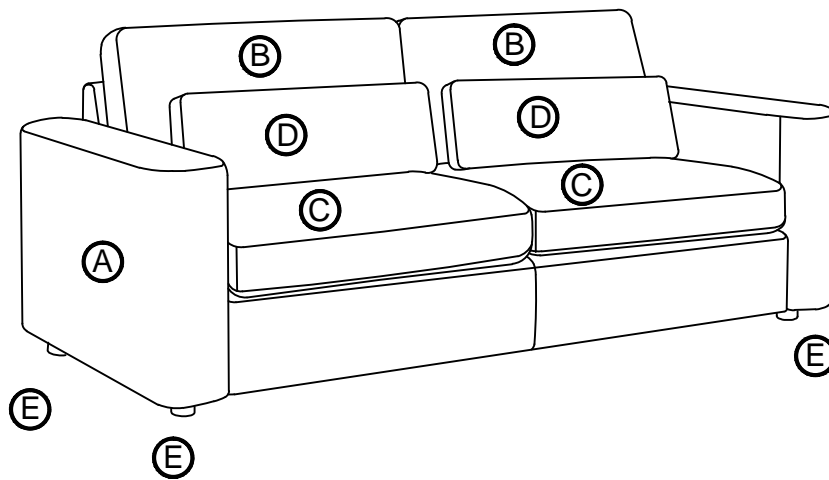

ASSEMBLY INSTRUCTIONS COASTER FINE FURNITURE

Fine Furniture for every stage of life

511231
SOFA

ITEM: 511231

ASSEMBLY INSTRUCTIONS

ASSEMBLY TIPS:

1. Remove hardware from box and sort by size.
2. Please check to see that all hardware and parts are present prior to start of assembly.
3. Please follow attached instructions in the same sequence as numbered to assure fast & easy assembly.

ASSEMBLY TIME 10 MINUTES

PARTS IDENTIFICATION

ITEM: 511231
ASSEMBLY INSTRUCTIONS

STEP 1

STEP 2

ITEM: 511231
ASSEMBLY INSTRUCTIONS

Note: Dimension tolerance $\pm 5\%$

ASSEMBLY INSTRUCTIONS COASTER FINE FURNITURE

Fine Furniture for every stage of life

511232
LOVESEAT

ITEM: 511232

ASSEMBLY INSTRUCTIONS

ASSEMBLY TIPS:

1. Remove hardware from box and sort by size.
2. Please check to see that all hardware and parts are present prior to start of assembly.
3. Please follow attached instructions in the same sequence as numbered to assure fast & easy assembly.