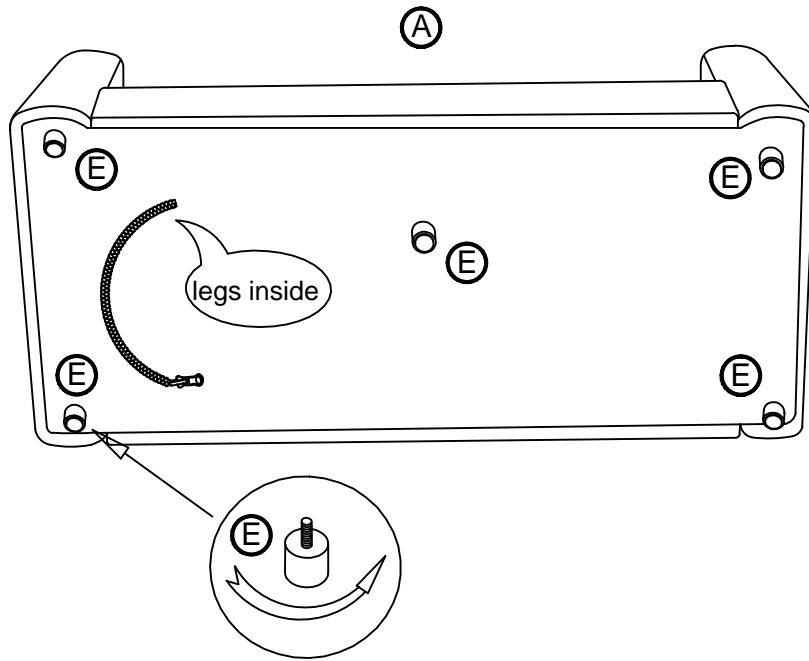

ASSEMBLY TIME 10 MINUTES

PARTS IDENTIFICATION

ITEM: 511231
ASSEMBLY INSTRUCTIONS

STEP 1

STEP 2

ITEM: 511231
ASSEMBLY INSTRUCTIONS

Note: Dimension tolerance $\pm 5\%$

ASSEMBLY INSTRUCTIONS COASTER FINE FURNITURE

Fine Furniture for every stage of life

511232
LOVESEAT

ITEM: 511232

ASSEMBLY INSTRUCTIONS

ASSEMBLY TIPS:

1. Remove hardware from box and sort by size.
2. Please check to see that all hardware and parts are present prior to start of assembly.
3. Please follow attached instructions in the same sequence as numbered to assure fast & easy assembly.