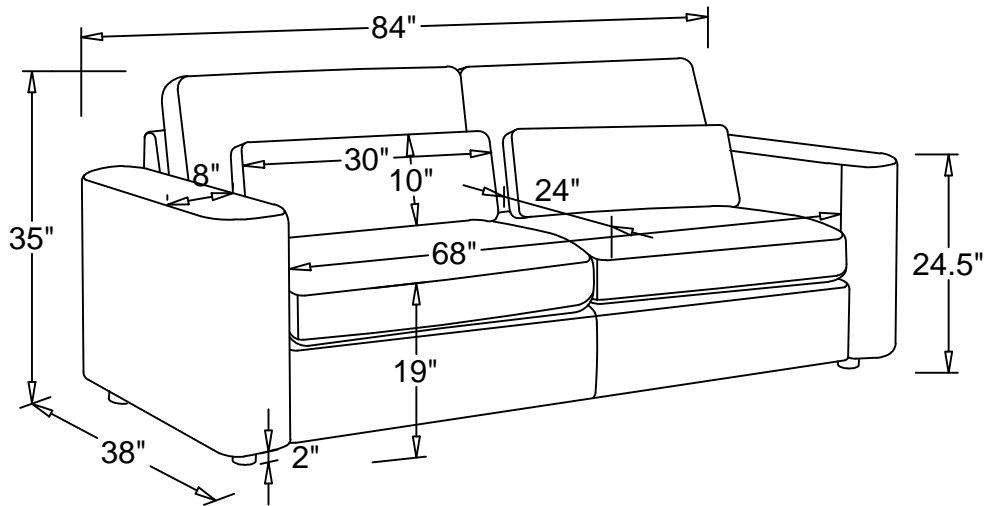

ASSEMBLY TIME 10 MINUTES

PARTS IDENTIFICATION

ITEM: 511231
ASSEMBLY INSTRUCTIONS

STEP 1

STEP 2

ITEM: 511231
ASSEMBLY INSTRUCTIONS

Note: Dimension tolerance $\pm 5\%$

ASSEMBLY INSTRUCTIONS COASTER FINE FURNITURE