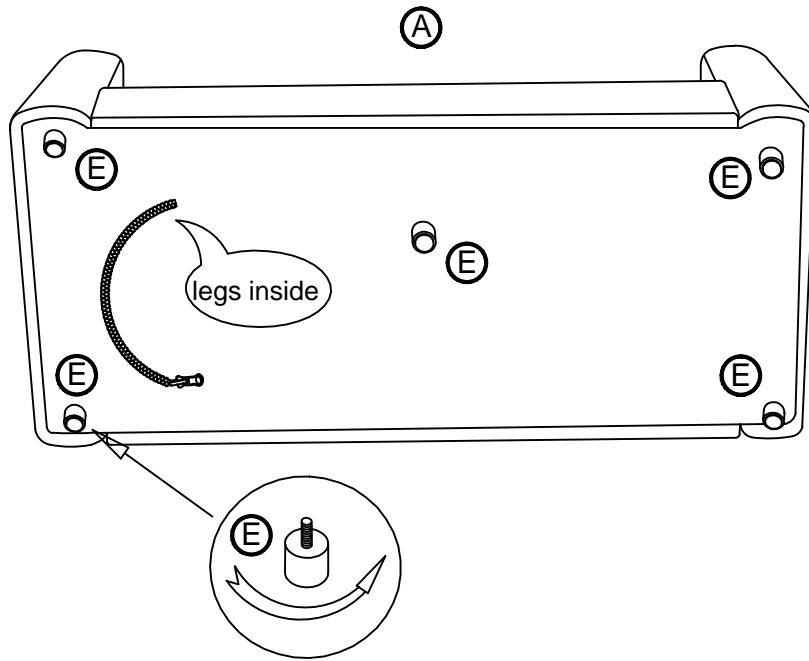

ASSEMBLY TIME 10 MINUTES

PARTS IDENTIFICATION

A. SOFA BASE  1PC

B. BACK CUSHION  2PCS

C. SEAT CUSHION  2PCS

D. LUMBAR PILLOW  2PCS

E. LEG  5PCS

ITEM: 511231
ASSEMBLY INSTRUCTIONS

STEP 1

STEP 2

ITEM: 511231
ASSEMBLY INSTRUCTIONS

Note: Dimension tolerance $\pm 5\%$