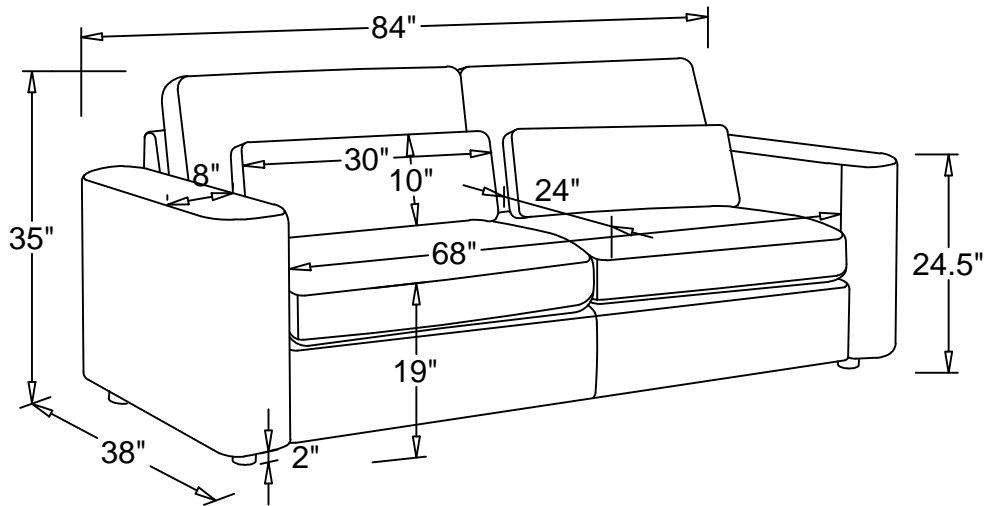

ASSEMBLY TIME 10 MINUTES

PARTS IDENTIFICATION

A. SOFA BASE  1PC

B. BACK CUSHION  2PCS

C. SEAT CUSHION  2PCS

D. LUMBAR PILLOW  2PCS

E. LEG  5PCS

ITEM: 511231
ASSEMBLY INSTRUCTIONS

STEP 1

STEP 2

ITEM: 511231
ASSEMBLY INSTRUCTIONS

Note: Dimension tolerance $\pm 5\%$