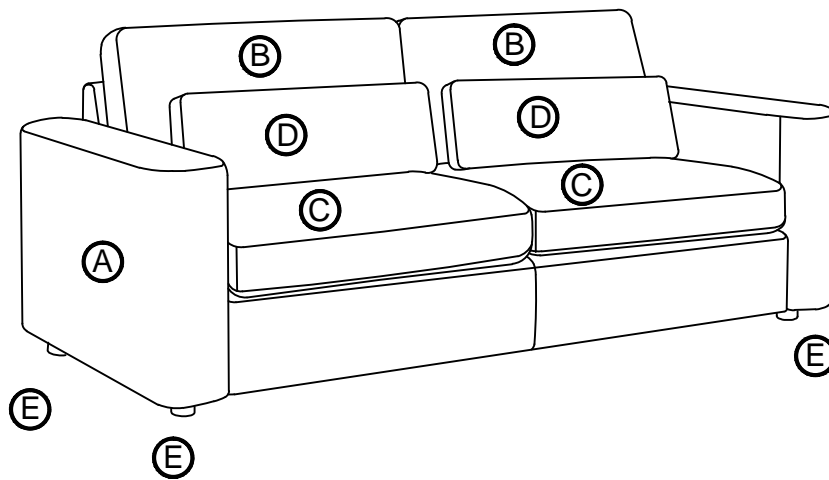

ITEM: 511231
ASSEMBLY INSTRUCTIONS

STEP 1

STEP 2