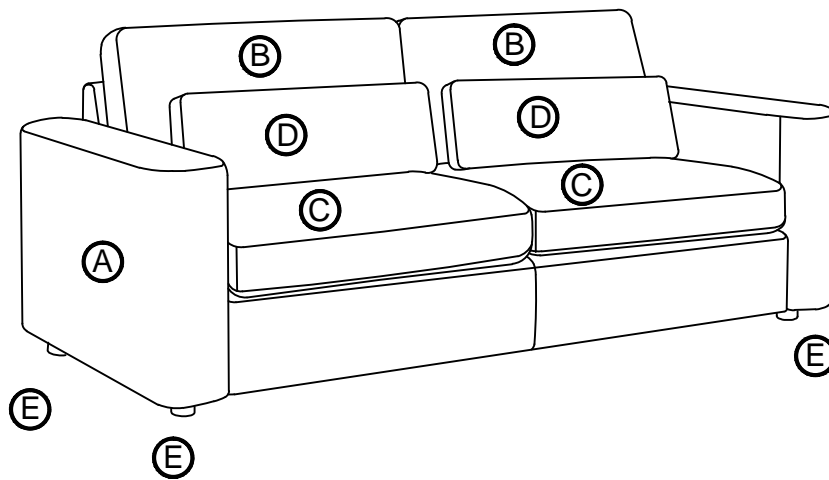

D. LUMBAR
PILLOW

2PCS

E. LEG

5PCS

ITEM: 511234
ASSEMBLY INSTRUCTIONS

STEP 1

STEP 2

ITEM: 511234
ASSEMBLY INSTRUCTIONS

Note: Dimension tolerance $\pm 5\%$

ASSEMBLY INSTRUCTIONS COASTER FINE FURNITURE

Fine Furniture for every stage of life

511235
LOVESEAT

ITEM: 511235

ASSEMBLY INSTRUCTIONS

ASSEMBLY TIPS:

1. Remove hardware from box and sort by size.
2. Please check to see that all hardware and parts are present prior to start of assembly.
3. Please follow attached instructions in the same sequence as numbered to assure fast & easy assembly.