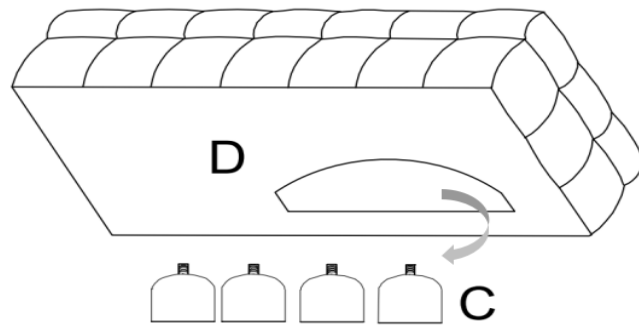

ASSEMBLY TIME

5 MINUTES

PARTS IDENTIFICATION

B1	PART NAME	FIGURE	QUANTITY
A	LAF LOVESEAT		1PC
B	PILLOW		8PCS
C	LEG		8PCS
D	RAF CHAISE		1PC

ITEM: 551911-SETB

ASSEMBLY INSTRUCTIONS

STEP 1

STEP 2

STEP 3

STEP 4

ITEM: 551911-SETB

ASSEMBLY INSTRUCTIONS

STEP 5

STEP 6

STEP 7

STEP 8