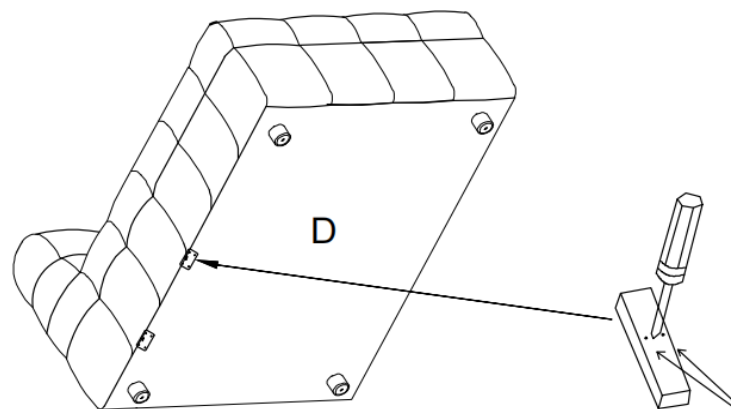

ASSEMBLY TIME

5 MINUTES

PARTS IDENTIFICATION

B1	PART NAME	FIGURE	QUANTITY
A	LAF LOVESEAT		1PC
B	PILLOW		8PCS
C	LEG		8PCS
D	RAF CHAISE		1PC

ITEM: 551911-SETB

ASSEMBLY INSTRUCTIONS

STEP 1

STEP 2

STEP 3

STEP 4

ITEM: 551911-SETB

ASSEMBLY INSTRUCTIONS

STEP 5

STEP 6

STEP 7

STEP 8