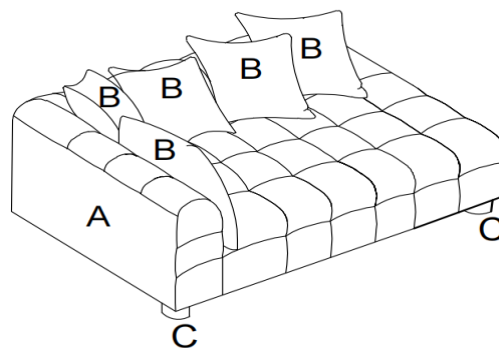

ITEM: 551911-SETB

ASSEMBLY INSTRUCTIONS

STEP 1

STEP 2

STEP 3

STEP 4