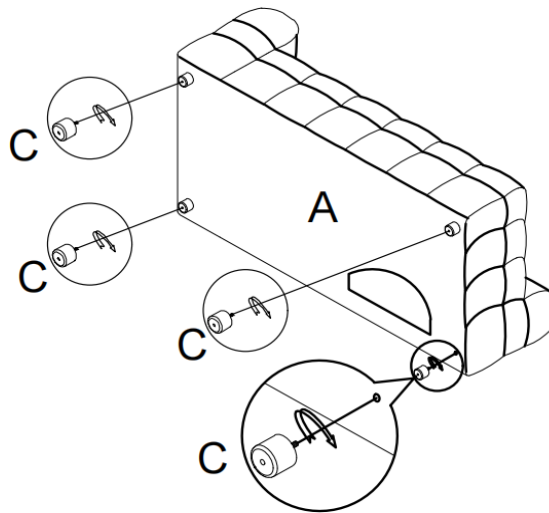

ASSEMBLY TIME

5 MINUTES

PARTS IDENTIFICATION

B1	PART NAME	FIGURE	QUANTITY
A	LAF LOVESEAT		1PC
B	PILLOW		8PCS
C	LEG		8PCS
D	RAF CHAISE		1PC

ITEM: 551911-SETB

ASSEMBLY INSTRUCTIONS

STEP 1

STEP 2