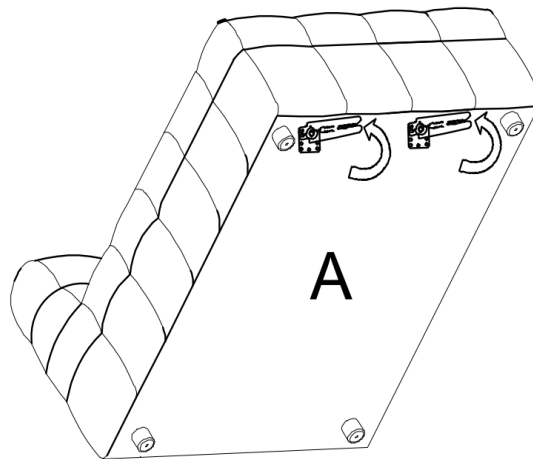

ITEM: 551911-SETB

ASSEMBLY INSTRUCTIONS

STEP 1

STEP 2

STEP 3

STEP 4