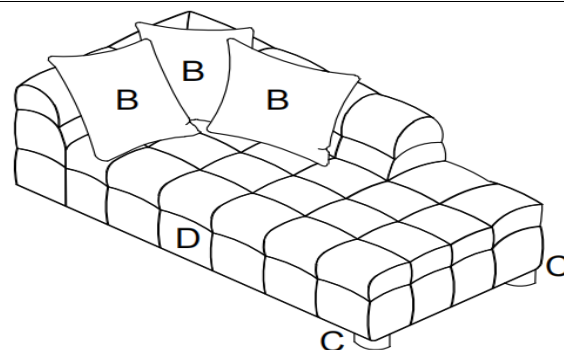

ASSEMBLY TIME

5 MINUTES

PARTS IDENTIFICATION

B1	PART NAME	FIGURE	QUANTITY
A	LAF LOVESEAT		1PC
B	PILLOW		8PCS
C	LEG		8PCS
D	RAF CHAISE		1PC

ITEM: 551911-SETB

ASSEMBLY INSTRUCTIONS

STEP 1

STEP 2

STEP 3

STEP 4

ITEM: 551911-SETB

ASSEMBLY INSTRUCTIONS

STEP 5

STEP 6

STEP 7

STEP 8