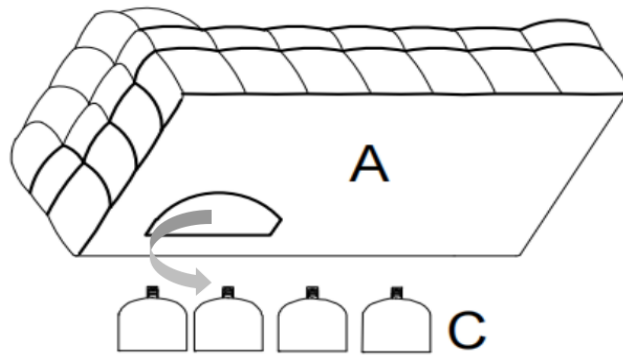

ASSEMBLY TIME

5 MINUTES

PARTS IDENTIFICATION

B1	PART NAME	FIGURE	QUANTITY
A	LAF LOVESEAT		1PC
B	PILLOW		8PCS
C	LEG		8PCS
D	RAF CHAISE		1PC

ITEM: 551911-SETB

ASSEMBLY INSTRUCTIONS

STEP 1

STEP 2