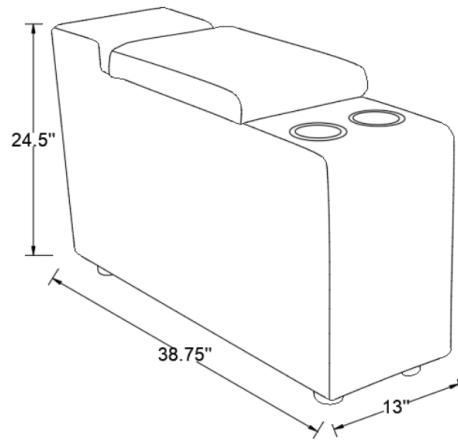

ASSEMBLY TIME

5 MINUTES

PARTS IDENTIFICATION

A		BASE	1PC
B		LEG	4PCS
C		POWER CORD	1PC

ITEM: **610350CON**

ASSEMBLY INSTRUCTIONS

STEP 1

STEP 2

STEP 3

STEP 4
COMPLETE

ITEM:610350CON

Note:Dimension tolerance \pm 5%