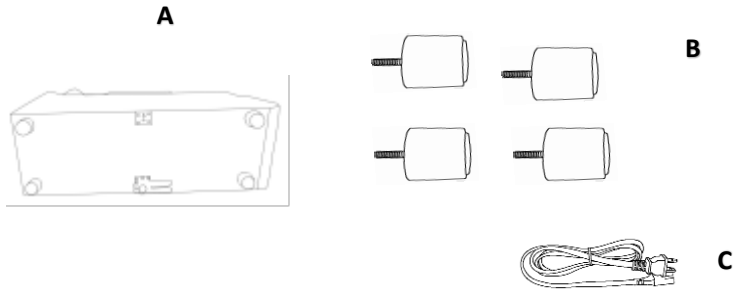

ASSEMBLY TIME

5 MINUTES

PARTS IDENTIFICATION

A		BASE	1PC
B		LEG	4PCS
C		POWER CORD	1PC

ITEM: **610350CON**

ASSEMBLY INSTRUCTIONS

STEP 1

STEP 2

STEP 3

STEP 4
COMPLETE

ITEM:610350CON

Note:Dimension tolerance \pm 5%