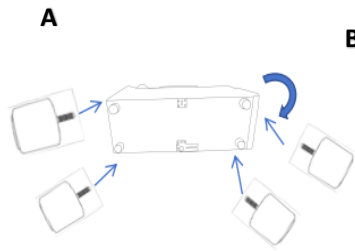

ASSEMBLY TIME

5 MINUTES

PARTS IDENTIFICATION

A		BASE	1PC
B		LEG	4PCS
C		POWER CORD	1PC

ITEM: **610350CON**

ASSEMBLY INSTRUCTIONS

STEP 1

STEP 2