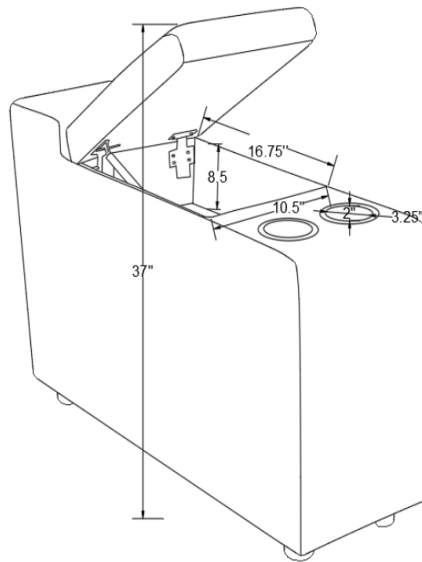

ASSEMBLY TIME

5 MINUTES

PARTS IDENTIFICATION

A		BASE	1PC
B		LEG	4PCS
C		POWER CORD	1PC

ITEM: **610350CON**

ASSEMBLY INSTRUCTIONS

STEP 1

STEP 2

STEP 3

STEP 4
COMPLETE

ITEM:610350CON

Note:Dimension tolerance \pm 5%