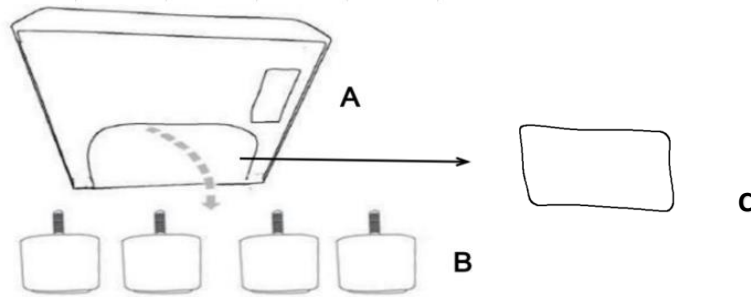

ASSEMBLY INSTRUCTIONS COASTER FINE FURNITURE

Fine Furniture for every stage of life

610350CRN
CORNER

ITEM: **610350CRN**

ASSEMBLY INSTRUCTIONS

ASSEMBLY TIPS:

1. Remove hardware from box and sort by size.
2. Please check to see that all hardware and parts are present prior to start of assembly.
3. Please follow attached instructions in the same sequence as numbered to assure fast & easy assembly.

ASSEMBLY TIME

10 MINUTES

PARTS IDENTIFICATION

A		BASE	1PC
B		LEG	4PCS
C		RIGHT BACK CUSHION	1PC
D		LEFT BACK CUSHION	1PC
E		BIG PILLOW	1PC
F		PILLOW	1PC

ITEM: **610350CRN**

ASSEMBLY INSTRUCTIONS

STEP 1

STEP 2

STEP 3
COMPLETE

ITEM:610350CRN

ITEM:610350CRN

Note:Dimension tolerance±5%