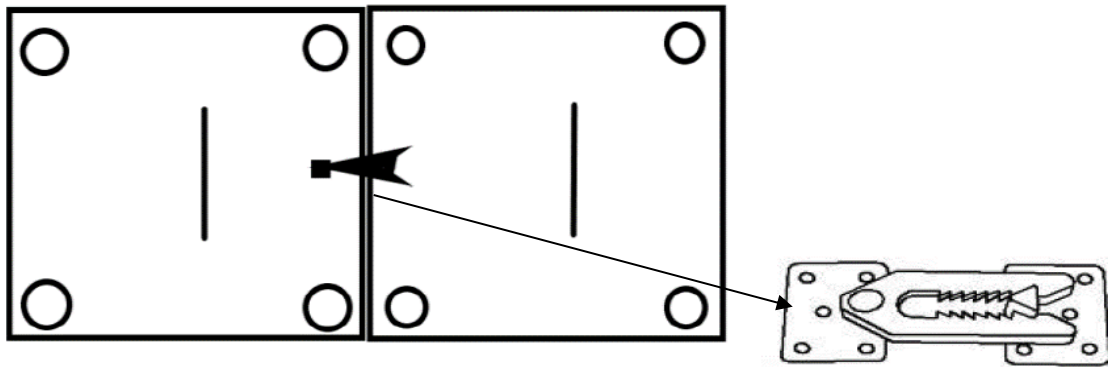

ASSEMBLY INSTRUCTIONS COASTER FINE FURNITURE

Fine Furniture for every stage of life

610350CRN
CORNER

ITEM: **610350CRN**

ASSEMBLY INSTRUCTIONS

ASSEMBLY TIPS:

1. Remove hardware from box and sort by size.
2. Please check to see that all hardware and parts are present prior to start of assembly.
3. Please follow attached instructions in the same sequence as numbered to assure fast & easy assembly.

ASSEMBLY TIME

10 MINUTES

PARTS IDENTIFICATION

A		BASE	1PC
B		LEG	4PCS
C		RIGHT BACK CUSHION	1PC
D		LEFT BACK CUSHION	1PC
E		BIG PILLOW	1PC
F		PILLOW	1PC

ITEM: **610350CRN**

ASSEMBLY INSTRUCTIONS

STEP 1

STEP 2

STEP 3
COMPLETE

ITEM:610350CRN

ITEM:610350CRN

Note:Dimension tolerance±5%