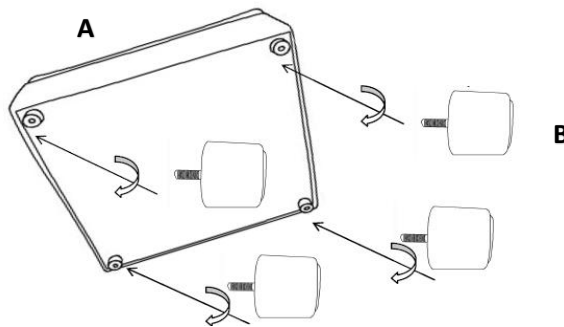

ASSEMBLY TIME

10 MINUTES

PARTS IDENTIFICATION

A		BASE	1PC
B		LEG	4PCS
C		RIGHT BACK CUSHION	1PC
D		LEFT BACK CUSHION	1PC
E		BIG PILLOW	1PC
F		PILLOW	1PC

ITEM: **610350CRN**

ASSEMBLY INSTRUCTIONS

STEP 1

STEP 2

STEP 3
COMPLETE

ITEM:610350CRN

ITEM:610350CRN

Note:Dimension tolerance±5%