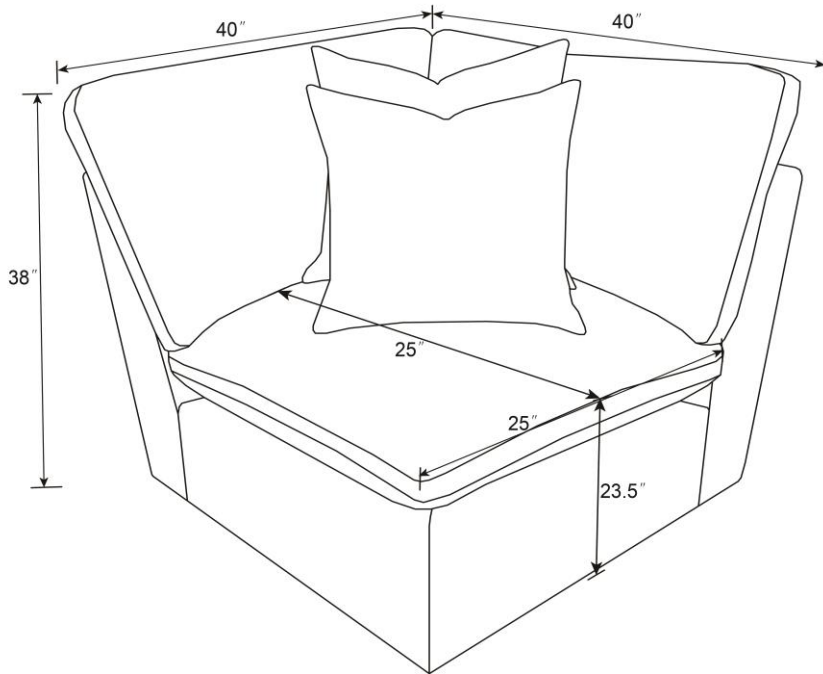

ASSEMBLY TIME

10 MINUTES

PARTS IDENTIFICATION

A		BASE	1PC
B		LEG	4PCS
C		RIGHT BACK CUSHION	1PC
D		LEFT BACK CUSHION	1PC
E		BIG PILLOW	1PC
F		PILLOW	1PC

ITEM: **610350CRN**

ASSEMBLY INSTRUCTIONS

STEP 1

STEP 2

STEP 3
COMPLETE

ITEM:610350CRN

ITEM:610350CRN

Note:Dimension tolerance±5%