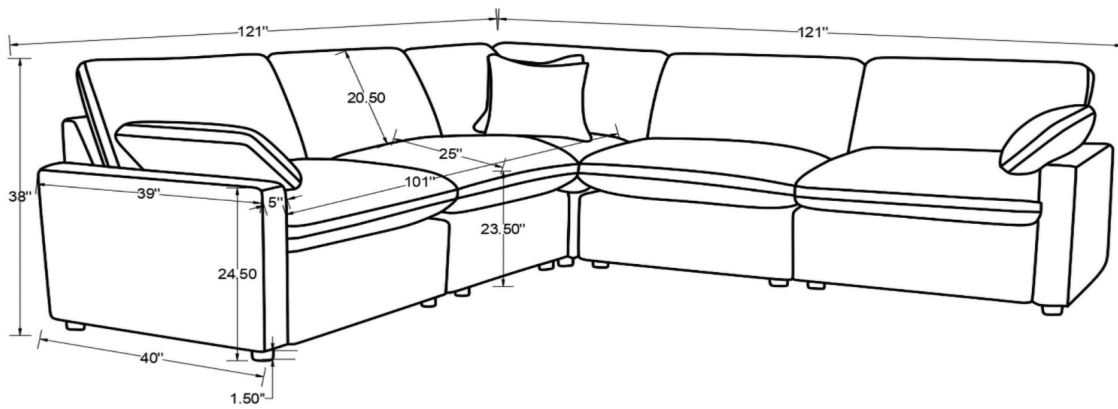

ASSEMBLY TIME

10 MINUTES

PARTS IDENTIFICATION

A		BASE	1PC
B		LEG	4PCS
C		RIGHT BACK CUSHION	1PC
D		LEFT BACK CUSHION	1PC
E		BIG PILLOW	1PC
F		PILLOW	1PC

ITEM: **610350CRN**

ASSEMBLY INSTRUCTIONS

STEP 1

STEP 2

STEP 3
COMPLETE

ITEM:610350CRN

ITEM:610350CRN

Note:Dimension tolerance±5%