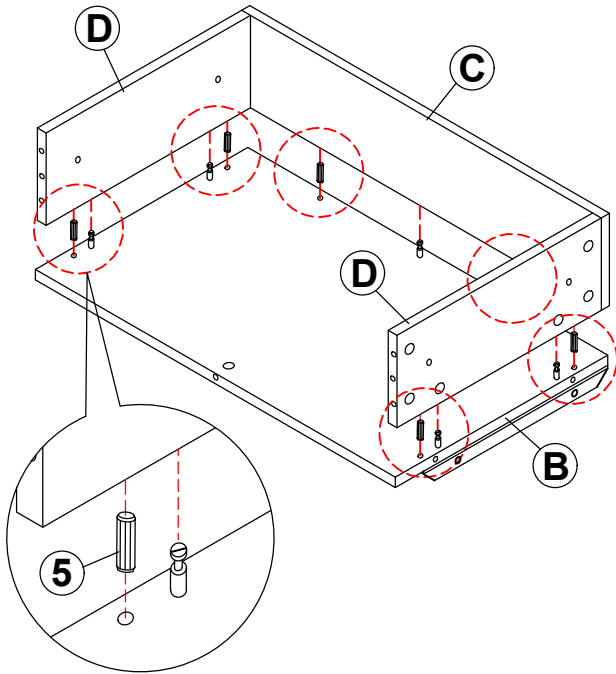

HARDWARE IDENTIFICATION

Z-B1 (BOX 1) - HARDWARE PACK IS LOCATED IN 801586 (B1)

1	ALLEN WRENCH (M4 x 110mm - BLK)		1PC
2	SHORT BOLT WITH WASHER (M6 x 35mm - BLK)		6PCS
3	LONG BOLT WITH WASHER (M6 x 50mm - BLK)		10PCS
4	LONG BOLT (M6 x 50mm - BLK)		12PCS
5	WOOD DOWEL (M8 x 30mm)		30PCS
6	WOOD BUTTON (M14.3 x 9mm)		8PCS
7	CAM BOLT (T24 - BLK)		14PCS
8	CAM NUT (D15 x 9.5mm - BLK)		14PCS
9	CLIP		4PCS

NOTE:

Phillips head screw driver is required in the assembly process; however, manufacturer does not provide this item.

ITEM: **801586 (B1&B2)**

ASSEMBLY INSTRUCTIONS

STEP 1

STEP 2

STEP 3

ITEM: **801586 (B1&B2)**

ASSEMBLY INSTRUCTIONS

STEP 4

STEP 5

STEP 6

STEP 7

ITEM: **801586 (B1&B2)**

ASSEMBLY INSTRUCTIONS

STEP 8