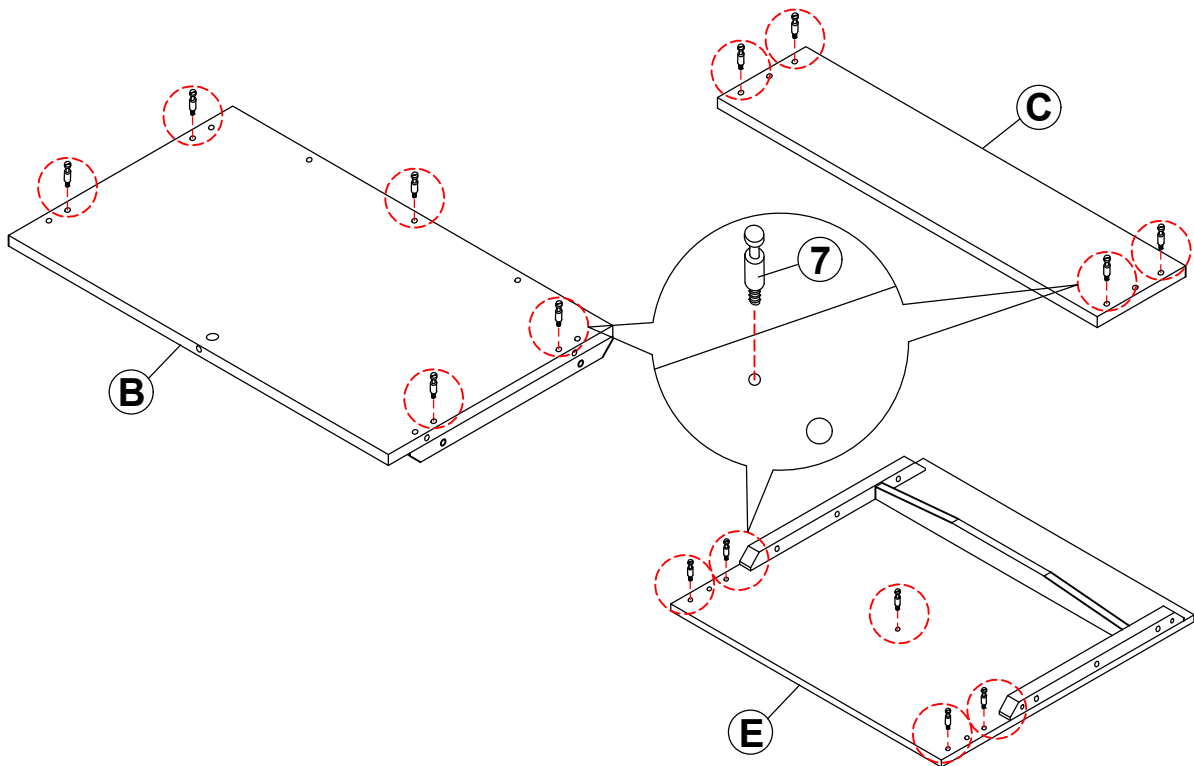

HARDWARE IDENTIFICATION

Z-B1 (BOX 1) - HARDWARE PACK IS LOCATED IN 801586 (B1)

1	ALLEN WRENCH (M4 x 110mm - BLK)		1PC
2	SHORT BOLT WITH WASHER (M6 x 35mm - BLK)		6PCS
3	LONG BOLT WITH WASHER (M6 x 50mm - BLK)		10PCS
4	LONG BOLT (M6 x 50mm - BLK)		12PCS
5	WOOD DOWEL (M8 x 30mm)		30PCS
6	WOOD BUTTON (M14.3 x 9mm)		8PCS
7	CAM BOLT (T24 - BLK)		14PCS
8	CAM NUT (D15 x 9.5mm - BLK)		14PCS
9	CLIP		4PCS

NOTE:

Phillips head screw driver is required in the assembly process; however, manufacturer does not provide this item.

ITEM: **801586 (B1&B2)**

ASSEMBLY INSTRUCTIONS

STEP 1

STEP 2

STEP 3

ITEM: **801586 (B1&B2)**

ASSEMBLY INSTRUCTIONS

STEP 4

STEP 5

STEP 6

STEP 7

ITEM: **801586 (B1&B2)**

ASSEMBLY INSTRUCTIONS

STEP 8