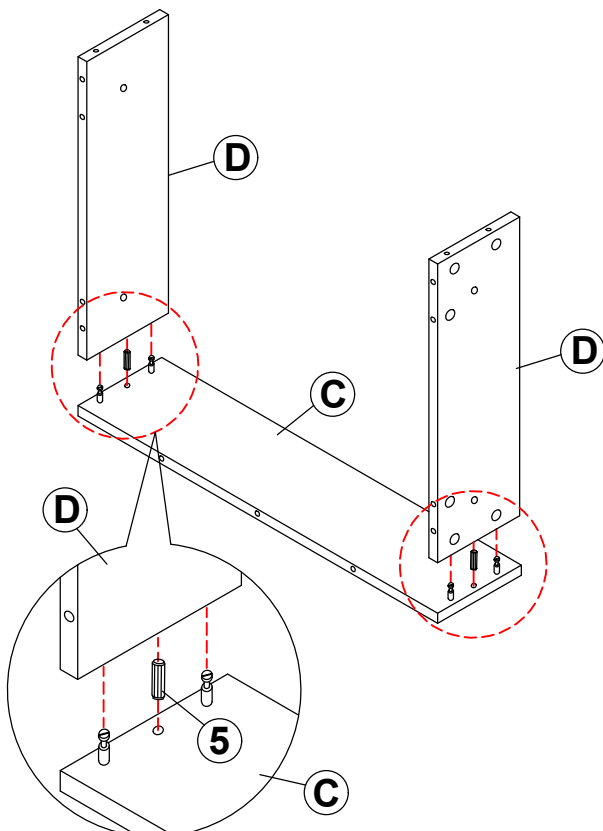

HARDWARE IDENTIFICATION

Z-B1 (BOX 1) - HARDWARE PACK IS LOCATED IN 801586 (B1)

1	ALLEN WRENCH (M4 x 110mm - BLK)		1PC
2	SHORT BOLT WITH WASHER (M6 x 35mm - BLK)		6PCS
3	LONG BOLT WITH WASHER (M6 x 50mm - BLK)		10PCS
4	LONG BOLT (M6 x 50mm - BLK)		12PCS
5	WOOD DOWEL (M8 x 30mm)		30PCS
6	WOOD BUTTON (M14.3 x 9mm)		8PCS
7	CAM BOLT (T24 - BLK)		14PCS
8	CAM NUT (D15 x 9.5mm - BLK)		14PCS
9	CLIP		4PCS

NOTE:

Phillips head screw driver is required in the assembly process; however, manufacturer does not provide this item.

ITEM: **801586 (B1&B2)**

ASSEMBLY INSTRUCTIONS

STEP 1

STEP 2

STEP 3

ITEM: **801586 (B1&B2)**

ASSEMBLY INSTRUCTIONS

STEP 4

STEP 5

STEP 6

STEP 7

ITEM: **801586 (B1&B2)**

ASSEMBLY INSTRUCTIONS

STEP 8