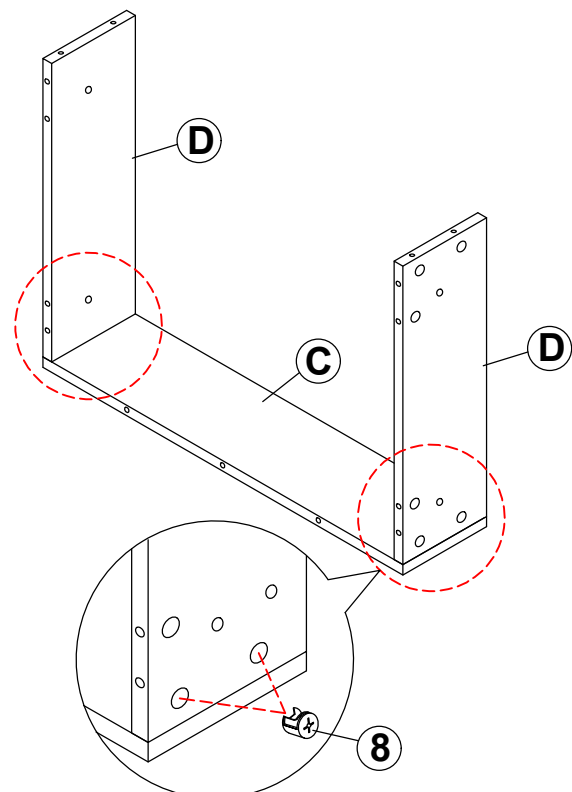

HARDWARE IDENTIFICATION

Z-B1 (BOX 1) - HARDWARE PACK IS LOCATED IN 801586 (B1)

1	ALLEN WRENCH (M4 x 110mm - BLK)		1PC
2	SHORT BOLT WITH WASHER (M6 x 35mm - BLK)		6PCS
3	LONG BOLT WITH WASHER (M6 x 50mm - BLK)		10PCS
4	LONG BOLT (M6 x 50mm - BLK)		12PCS
5	WOOD DOWEL (M8 x 30mm)		30PCS
6	WOOD BUTTON (M14.3 x 9mm)		8PCS
7	CAM BOLT (T24 - BLK)		14PCS
8	CAM NUT (D15 x 9.5mm - BLK)		14PCS
9	CLIP		4PCS

NOTE:

Phillips head screw driver is required in the assembly process; however, manufacturer does not provide this item.

ITEM: **801586 (B1&B2)**

ASSEMBLY INSTRUCTIONS

STEP 1

STEP 2

STEP 3

ITEM: **801586 (B1&B2)**

ASSEMBLY INSTRUCTIONS

STEP 4

STEP 5

STEP 6

STEP 7

ITEM: **801586 (B1&B2)**

ASSEMBLY INSTRUCTIONS

STEP 8