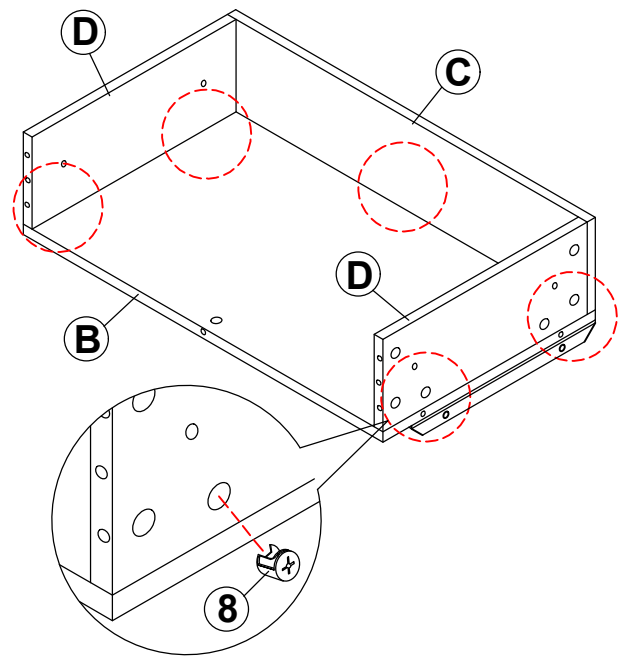

HARDWARE IDENTIFICATION

Z-B1 (BOX 1) - HARDWARE PACK IS LOCATED IN 801586 (B1)

1	ALLEN WRENCH (M4 x 110mm - BLK)		1PC
2	SHORT BOLT WITH WASHER (M6 x 35mm - BLK)		6PCS
3	LONG BOLT WITH WASHER (M6 x 50mm - BLK)		10PCS
4	LONG BOLT (M6 x 50mm - BLK)		12PCS
5	WOOD DOWEL (M8 x 30mm)		30PCS
6	WOOD BUTTON (M14.3 x 9mm)		8PCS
7	CAM BOLT (T24 - BLK)		14PCS
8	CAM NUT (D15 x 9.5mm - BLK)		14PCS
9	CLIP		4PCS

NOTE:

Phillips head screw driver is required in the assembly process; however, manufacturer does not provide this item.

ITEM: **801586 (B1&B2)**

ASSEMBLY INSTRUCTIONS

STEP 1

STEP 2

STEP 3

ITEM: **801586 (B1&B2)**

ASSEMBLY INSTRUCTIONS

STEP 4

STEP 5

STEP 6

STEP 7

ITEM: **801586 (B1&B2)**

ASSEMBLY INSTRUCTIONS

STEP 8