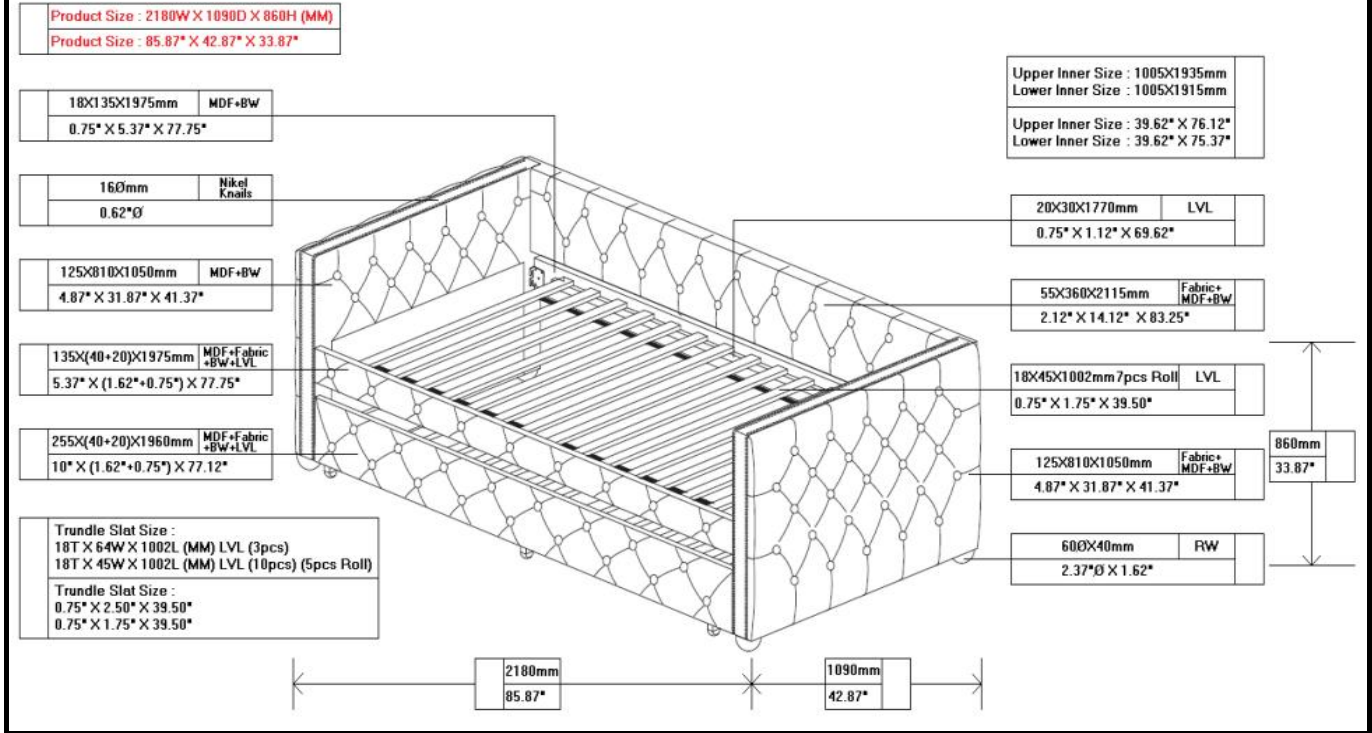

PRODUCT/PART DIMENSIONS

HARDWARE PHOTO

PHOTOS

FRONT VIEW

SIDE VIEW

BACK VIEW

3/4 VIEW

OTHER FEATURE

ITEM #302161

ITEM #302161

PACKING:
(BOX 1)

(BOX 2)

ITEM #302161