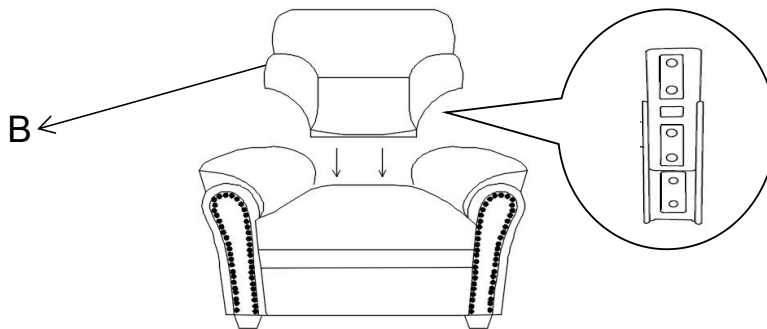

ASSEMBLY TIME 15 MINUTES

PARTS IDENTIFICATION

A		BASE	1PC
B		BACK	1PC
C		LEG	4PCS

ITEM: 506573

ASSEMBLY INSTRUCTIONS

STEP 1

STEP 2

STEP 3

STEP 4