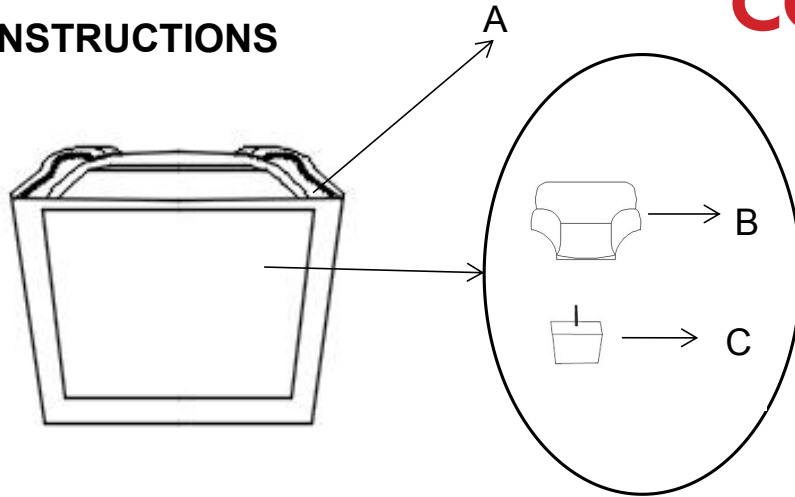

ASSEMBLY TIME 15 MINUTES

PARTS IDENTIFICATION

A		BASE	1PC
B		BACK	1PC
C		LEG	4PCS

ITEM: 506573

ASSEMBLY INSTRUCTIONS

STEP 1

STEP 2

STEP 3

STEP 4