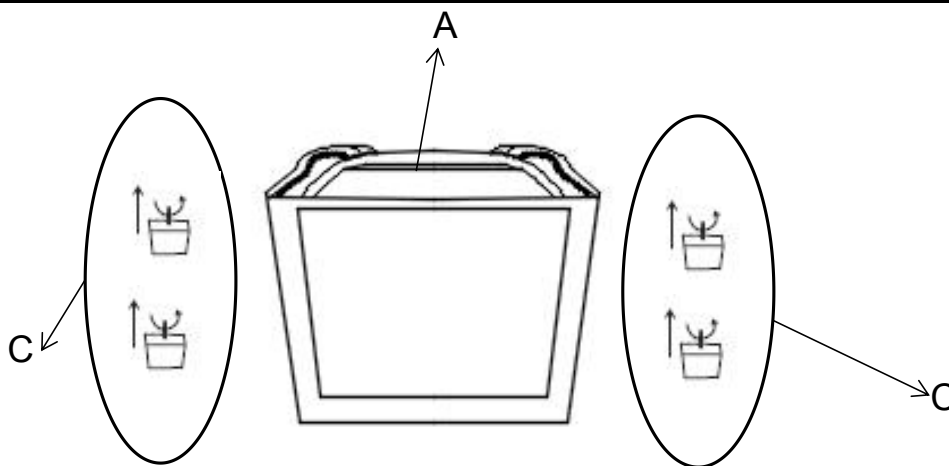

ASSEMBLY TIME 15 MINUTES

PARTS IDENTIFICATION

A		BASE	1PC
B		BACK	1PC
C		LEG	4PCS

ITEM: 506573

ASSEMBLY INSTRUCTIONS

STEP 1

STEP 2

STEP 3

STEP 4