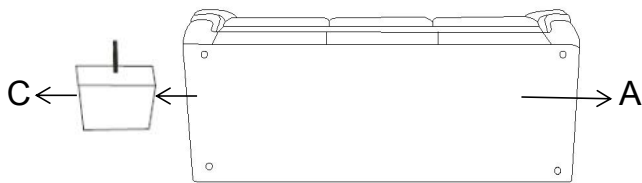

ASSEMBLY TIME 15 MINUTES

PARTS IDENTIFICATION

A		BASE	1PC
B		BACK	1PC
C		LEG	4PCS

STEP 1

STEP 2

STEP 3

STEP 4

ITEM: 509251