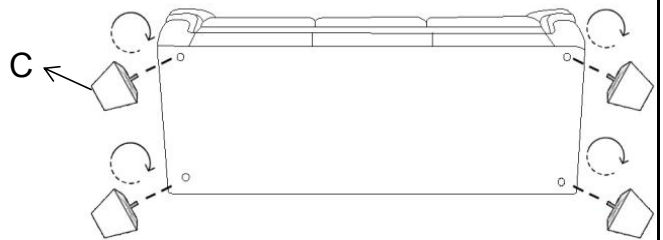

ASSEMBLY TIME 15 MINUTES

PARTS IDENTIFICATION

A		BASE	1PC
B		BACK	1PC
C		LEG	4PCS

STEP 1

STEP 2

STEP 3

STEP 4

ITEM: 509251