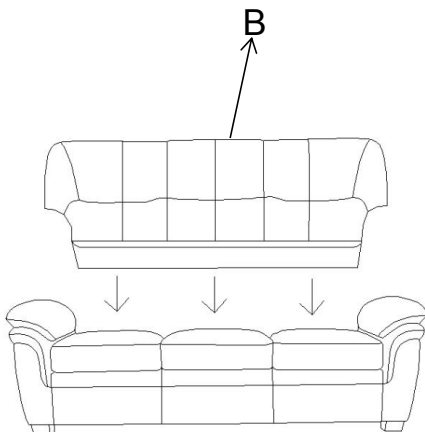

ASSEMBLY TIME 15 MINUTES

PARTS IDENTIFICATION

A		BASE	1PC
B		BACK	1PC
C		LEG	4PCS

STEP 1

STEP 2

STEP 3

STEP 4

ITEM: 509251

Note : Dimension tolerance $\pm 5\%$

COASTERFURNITURE.COM