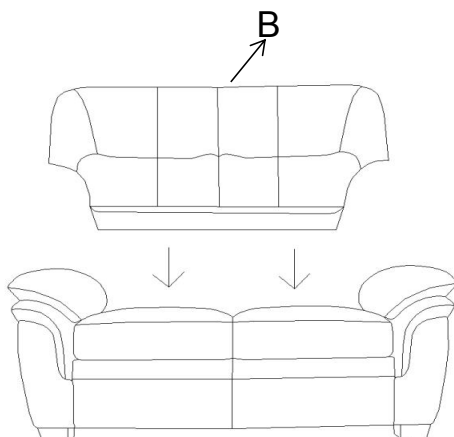

ASSEMBLY TIME 15 MINUTES

PARTS IDENTIFICATION

A		BASE	1PC
B		BACK	1PC
C		LEG	4PCS

STEP 1

STEP 2

STEP 3

STEP 4

ITEM: 509252

Note : Dimension tolerance $\pm 5\%$

COASTERFURNITURE.COM