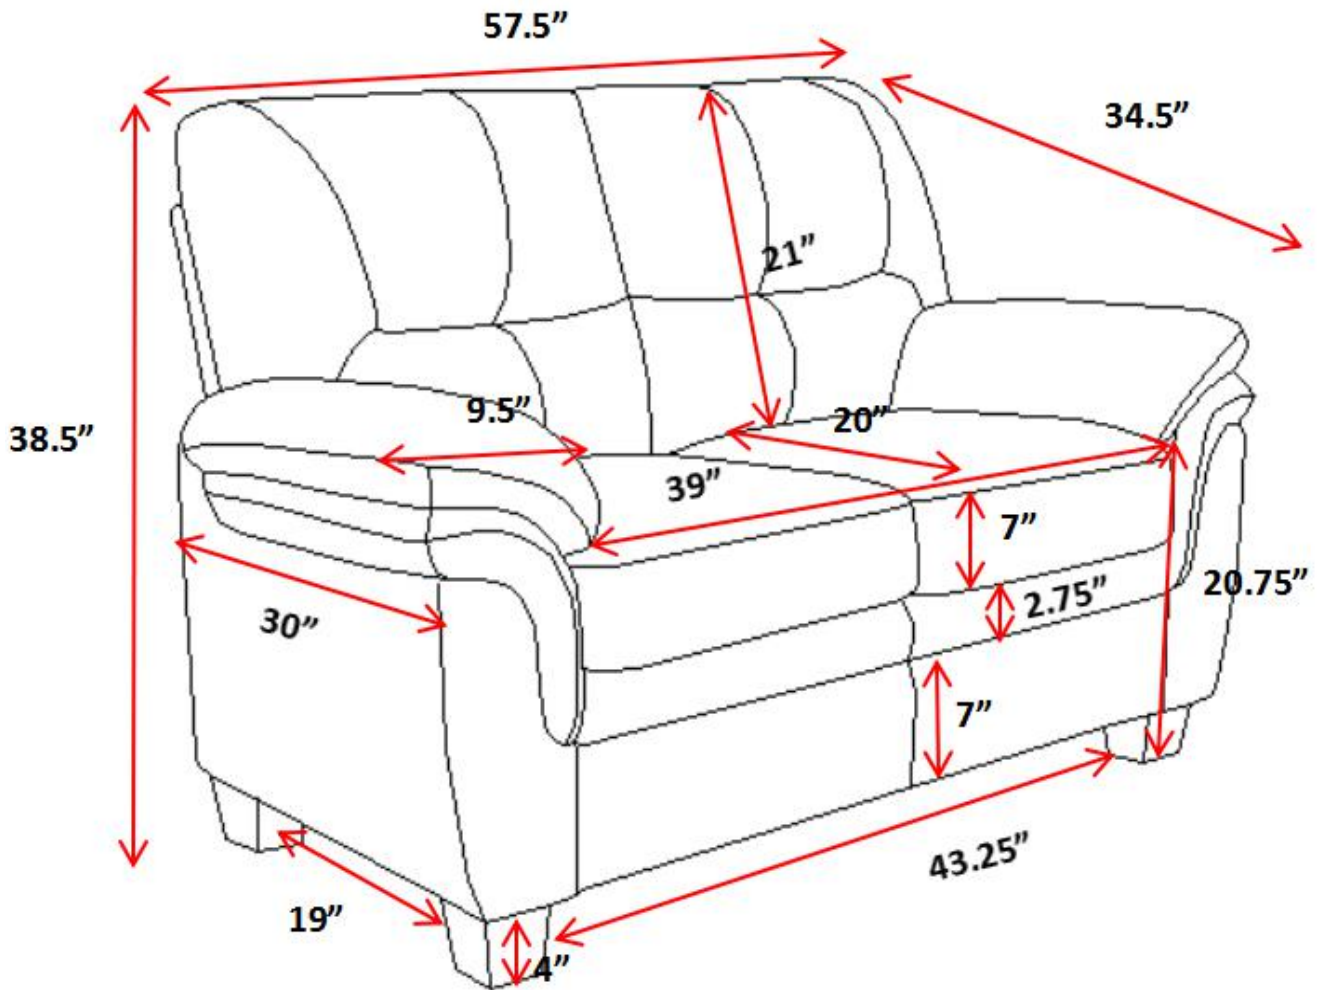

ASSEMBLY TIME 15 MINUTES

PARTS IDENTIFICATION

A		BASE	1PC
B		BACK	1PC
C		LEG	4PCS

STEP 1

STEP 2

STEP 3

STEP 4

ITEM: 509252

Note : Dimension tolerance $\pm 5\%$

COASTERFURNITURE.COM