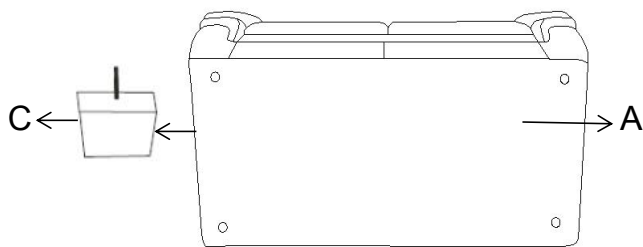

ASSEMBLY TIME 15 MINUTES

PARTS IDENTIFICATION

A		BASE	1PC
B		BACK	1PC
C		LEG	4PCS

STEP 1

STEP 2

STEP 3

STEP 4

ITEM: 509252