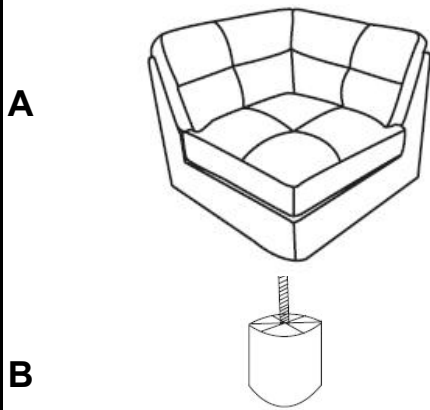

*ASSEMBLY INSTRUCTIONS  
COASTER FINE FURNITURE*

*Fine Furniture for every stage of life*

**551005  
CORNER**

REVISION 0:09/28/2019

[COASTERFURNITURE.COM](http://COASTERFURNITURE.COM)

**PAGE 1 OF 3**

**ITEM: 551005**

**ASSEMBLY TIME 5 MINUTES**

**PARTS IDENTIFICATION**

**CORNER**

**1PC**

**LEG**

**4PCS**

ITEM: 551005

**Note** : Dimension tolerance  $\pm 5\%$