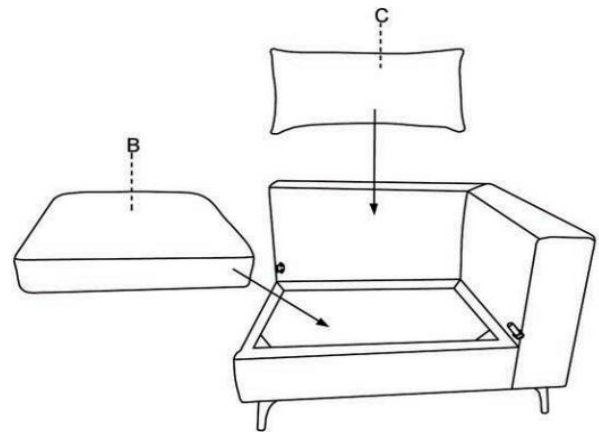

ITEM:551394

ASSEMBLY INSTRUCTIONS

STEP1

STEP2

STEP3

STEP4