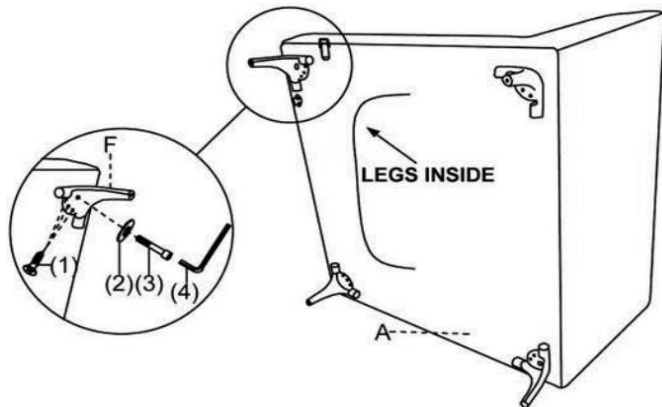

ITEM:551394

ASSEMBLY INSTRUCTIONS

STEP1