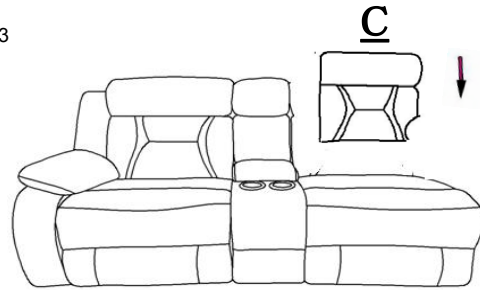

COASTER[®]
Fine Furniture

600370B1

LAF POWER LOVESEAT

**ASSEMBLY INSTRUCTION
COASTER FINE FURNITURE**

www.coastercompany.com

ASSEMBLY INSTRUCTION

ASSEMBLY TIPS:

- 1.Remove hardware from box and sort by size.
- 2.Please check to see that all hardware and parts are present prior to start of assembly.
- 3.Please follow attached instructions in the same sequence as numbered to assure fast & easy assembly.

D

POWER BOX 1PC

F

CONSOLE BACK 1PC

STEP 1

STEP 2

STEP 3

STEP 4