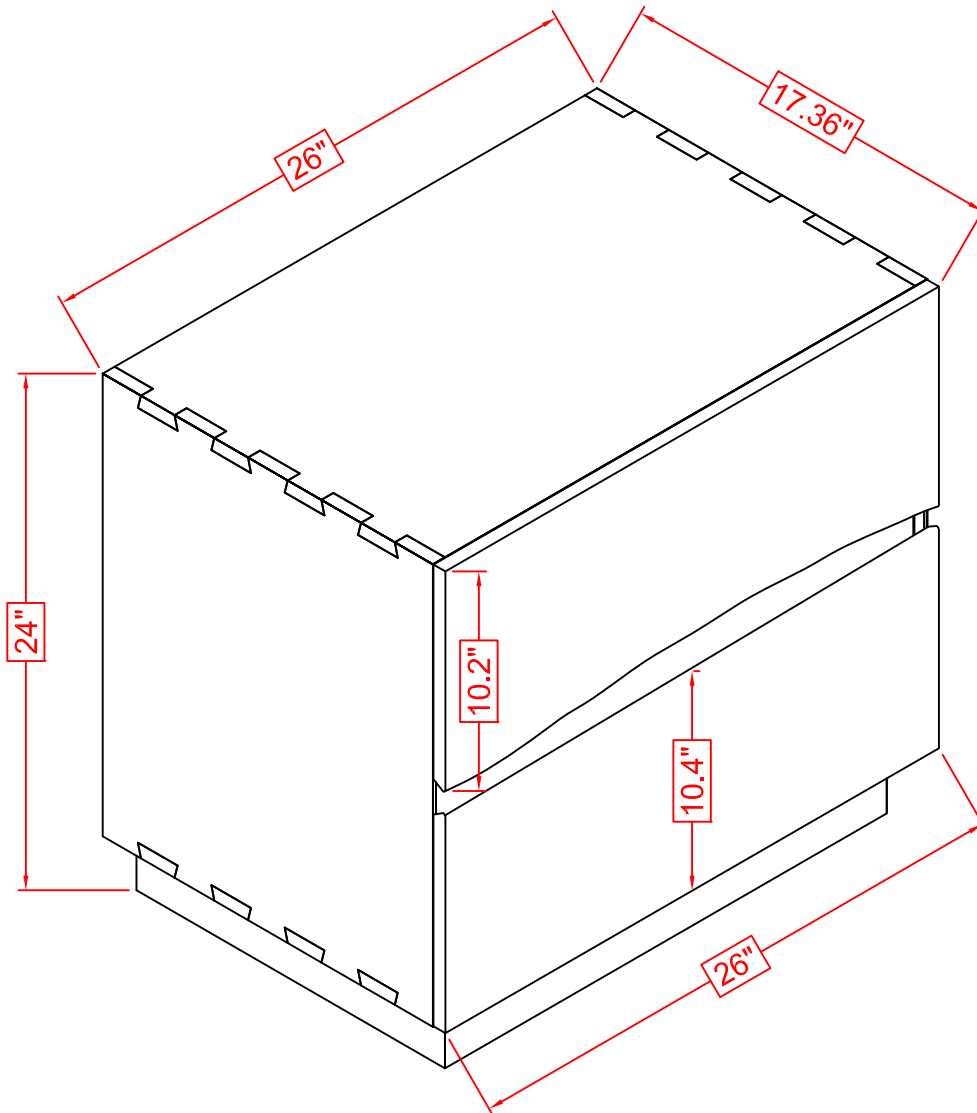

ITEM: 223252

INNER SIZE OF DRAWER 1 : 22.45" x 14.3" x 6.15"
2 : 22.45" x 14.3" x 6.54"

Note: Dimension tolerance $\pm 5\%$