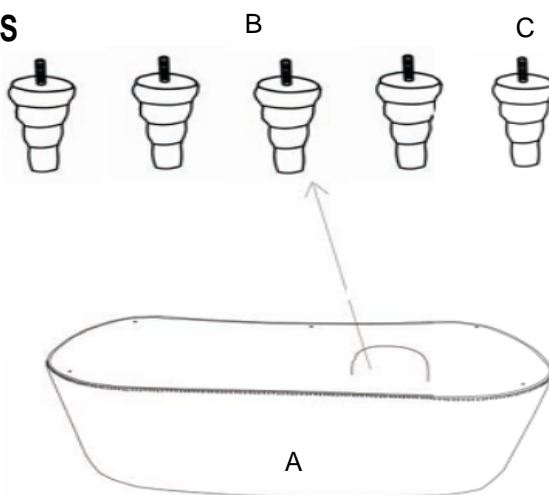

ASSEMBLY TIME PER UNIT:

15 MINUTES

PARTS IDENTIFICATION

A SEAT
1PC

B LEG
4PC

C MIDDLE LEG
1PC

D PILLOW
2PCS

ITEM : 505641

ASSEMBLY INSTRUCTIONS

STEP 1

STEP 2

STEP 3

PRODUCT/PART DIMENSIONS