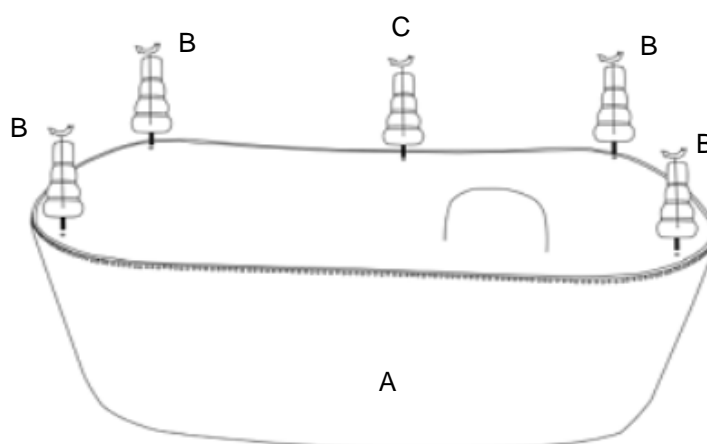

ASSEMBLY TIME PER UNIT:

15 MINUTES

PARTS IDENTIFICATION

A SEAT
1PC

B LEG
4PC

C MIDDLE LEG
1PC

D PILLOW
2PCS

ITEM : 505641

ASSEMBLY INSTRUCTIONS

STEP 1

STEP 2

STEP 3

PRODUCT/PART DIMENSIONS