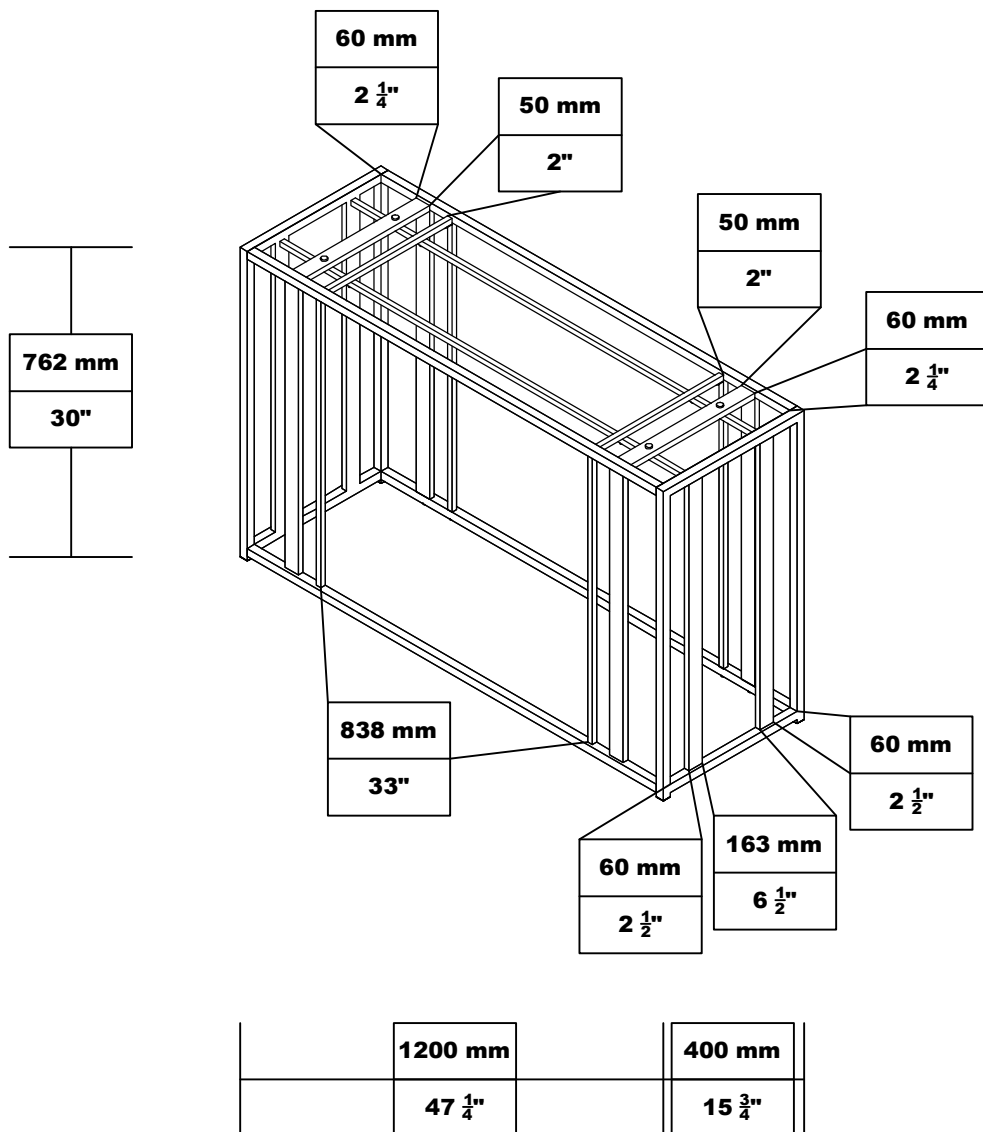

STEP 1 Do not tighten until each step is completed or instructed.

STEP 2

ITEM: 723609

ASSEMBLY INSTRUCTIONS

STEP 3

STEP 4

ITEM: 723609 ASSEMBLY INSTRUCTIONS

Product Size : 1200 X 400 X 762 H (MM)

Product Size : 47 $\frac{1}{4}$ " X 15 $\frac{3}{4}$ " X 30"

Note : Dimension tolerance $\pm 5\%$