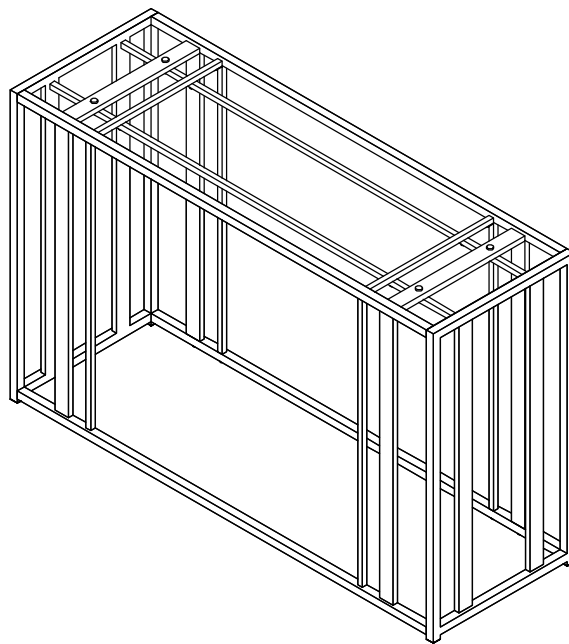

ASSEMBLY INSTRUCTIONS
COASTER FINE FURNITURE

Fine Furniture for every stage of life

723609
SOFA TABLE

ITEM: 723609

ASSEMBLY INSTRUCTIONS

ASSEMBLY TIPS:

1. Remove hardware from box and sort by size.
2. Please check to see that all hardware and parts are present prior to start of assembly.
3. Please follow attached instructions in the same sequence as numbered to assure fast & easy assembly.

ASSEMBLY TIME 40 MINUTES

PARTS IDENTIFICATION

A	TOP GLASS		1PC
B	TOP FRAME		1PC
C	SIDE FRAME		2PCS
D	WIDE CROSSBAR		4PCS
E	THIN CROSSBAR		4PCS
F	SUPPORT CROSSBAR		2PCS

ITEM: 723609

ASSEMBLY INSTRUCTIONS

PARTS IDENTIFICATION

Product Size : 47 $\frac{1}{4}$ " X 15 $\frac{3}{4}$ " X 30"

Note : Dimension tolerance $\pm 5\%$