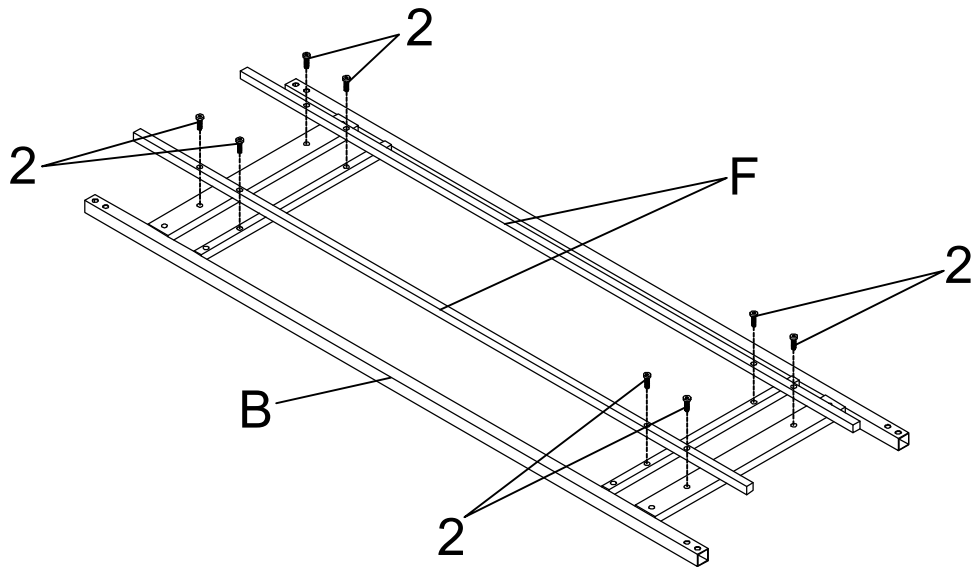

STEP 1 Do not tighten until each step is completed or instructed.

STEP 2

ITEM: 723609

ASSEMBLY INSTRUCTIONS

STEP 3

STEP 4

ITEM: 723609 ASSEMBLY INSTRUCTIONS

Product Size : 1200 X 400 X 762 H (MM)

Product Size : 47 $\frac{1}{4}$ " X 15 $\frac{3}{4}$ " X 30"

Note : Dimension tolerance $\pm 5\%$