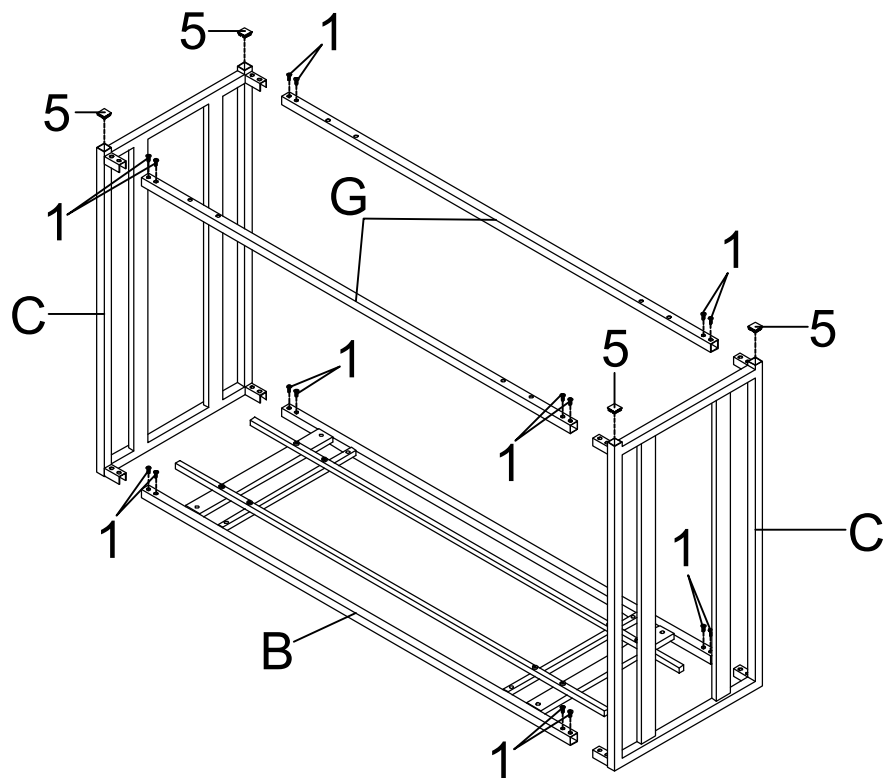

STEP 1 Do not tighten until each step is completed or instructed.

STEP 2

ITEM: 723609

ASSEMBLY INSTRUCTIONS

STEP 3

STEP 4

ITEM: 723609 ASSEMBLY INSTRUCTIONS

Product Size : 1200 X 400 X 762 H (MM)

Product Size : 47 $\frac{1}{4}$ " X 15 $\frac{3}{4}$ " X 30"

Note : Dimension tolerance $\pm 5\%$