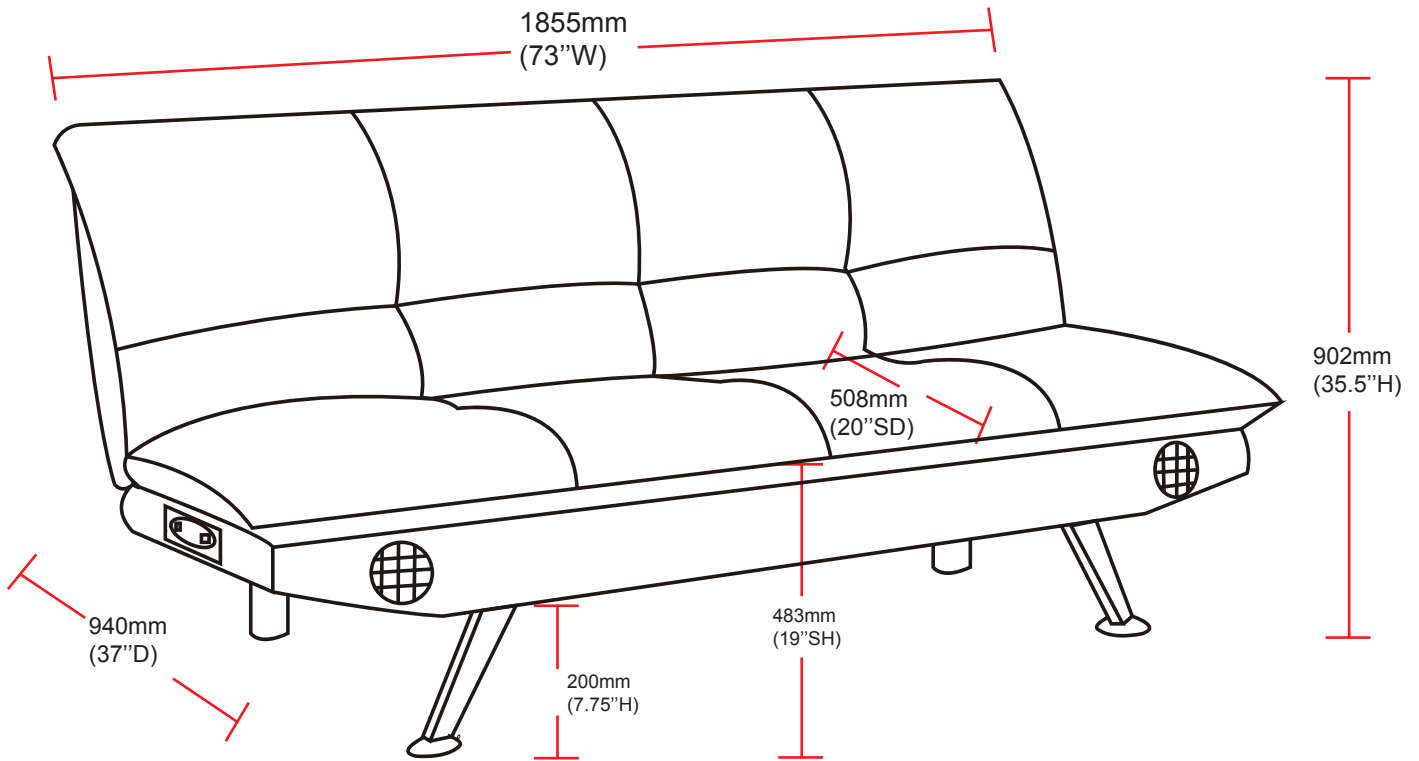

ITEM: 500046

As sofa bed depth:1093mm(43"D)

Note : Dimension tolerance  $\pm 5\%$