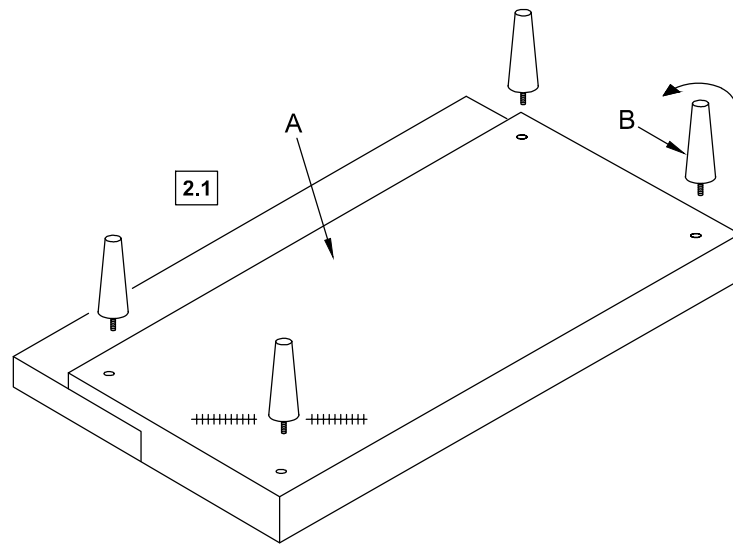

ITEM: 550044
ASSEMBLY INSTRUCTION
step 1

step 2

step 3
COMPLETE