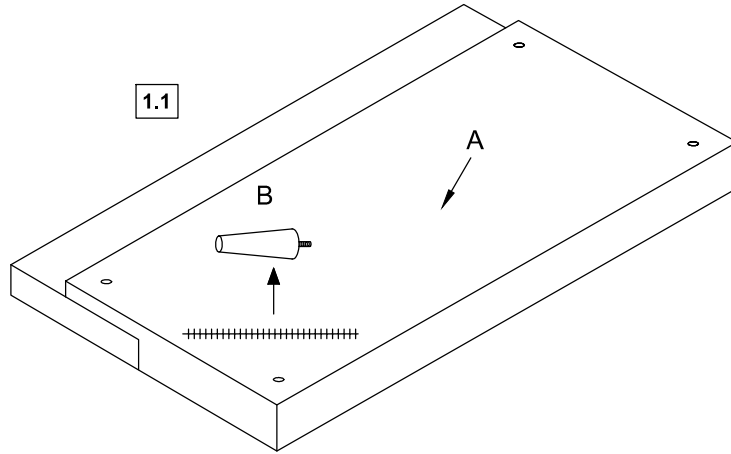

ITEM: 550044
ASSEMBLY INSTRUCTION
step 1