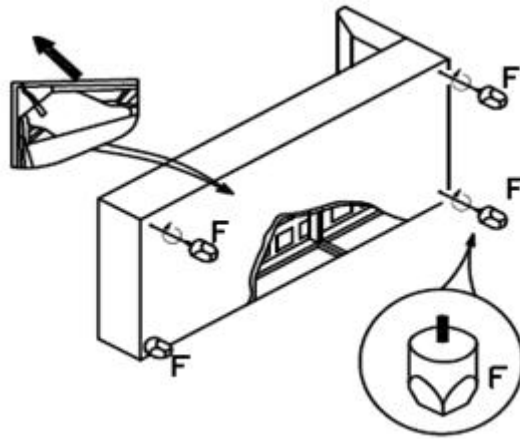

ASSEMBLY TIME

15 MINUTES

PARTS IDENTIFICATION

A	CHAISE SEAT FRAME		1PC	G	CHAISE RIGHT BACK CUSHION		1PC
B	CHAISE MIDDLE BACK FRAME		1PC	H	CHAISE MIDDLE BACK CUSHION		1PC
C	CHAISE RIGHT BACK FRAME		1PC	I	CHAISE LEFT BACK CUSHION		1PC
D	CHAISE LEFT BACK FRAME		1PC	J	CHAISE SMALL SEAT CUSHION		1PC
E	BACK PILLOW		1PC	K	CHAISE LARGE SEAT CUSHION		1PC
F	LEG		4PCS				

ITEM : **500413B1**
ASSEMBLY INSTRUCTIONS
STEP 1

STEP 2

STEP 3

STEP 4

ITEM : **500413B2**

ASSEMBLY INSTRUCTIONS

ASSEMBLY TIPS:

- 1.Remove hardware from box and sort by size.
- 2.Please check to see that all hardware and parts are present prior to start of assembly.
- 3.Please follow attached instruction in the same sequence as numbered to assure fast & easy assembly.