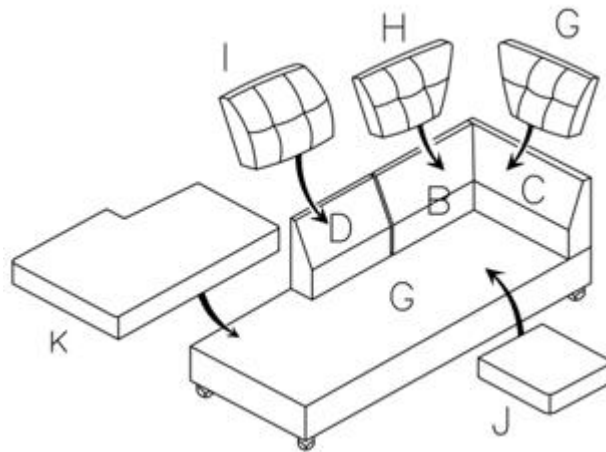

ASSEMBLY INSTRUCTIONS
COASTER FINE FURNITURE

Fine Furniture for every stage of life

500413
Sectional

ITEM : **500413B1**

ASSEMBLY INSTRUCTIONS

ASSEMBLY TIPS:

- 1.Remove hardware from box and sort by size.
- 2.Please check to see that all hardware and parts are present prior to start of assembly.
- 3.Please follow attached instruction in the same sequence as numbered to assure fast & easy assembly.

ASSEMBLY TIME

15 MINUTES

PARTS IDENTIFICATION

A	CHAISE SEAT FRAME		1PC	G	CHAISE RIGHT BACK CUSHION		1PC
B	CHAISE MIDDLE BACK FRAME		1PC	H	CHAISE MIDDLE BACK CUSHION		1PC
C	CHAISE RIGHT BACK FRAME		1PC	I	CHAISE LEFT BACK CUSHION		1PC
D	CHAISE LEFT BACK FRAME		1PC	J	CHAISE SMALL SEAT CUSHION		1PC
E	BACK PILLOW		1PC	K	CHAISE LARGE SEAT CUSHION		1PC
F	LEG		4PCS				

ITEM : **500413B1**
ASSEMBLY INSTRUCTIONS
STEP 1

STEP 2

STEP 3

STEP 4

ITEM : **500413B2**

ASSEMBLY INSTRUCTIONS

ASSEMBLY TIPS:

- 1.Remove hardware from box and sort by size.
- 2.Please check to see that all hardware and parts are present prior to start of assembly.
- 3.Please follow attached instruction in the same sequence as numbered to assure fast & easy assembly.