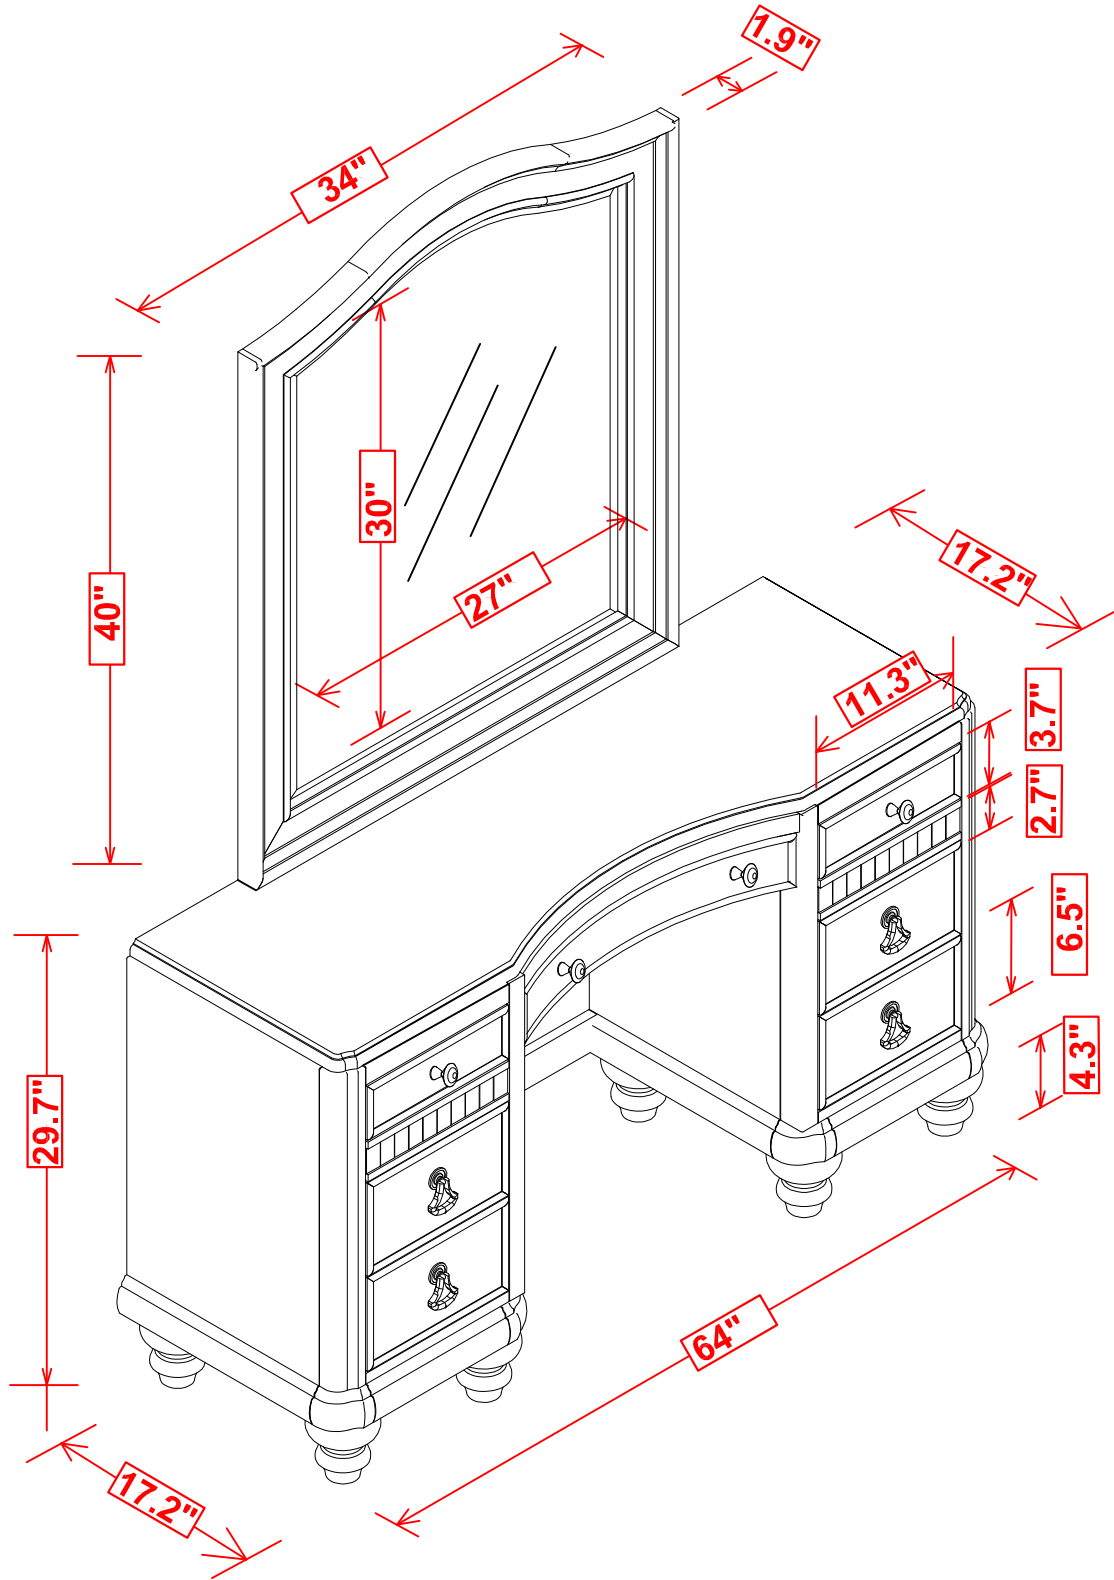

**ASSEMBLY INSTRUCTIONS**  
**COASTER FINE FURNITURE**

*Fine Furniture for every stage of life*

**204188**  
***Vanity Mirror***

## PARTS IDENTIFICATION

## HARDWARE IDENTIFICATION

ITEM: **204188**

**ASSEMBLY INSTRUCTIONS**

**STEP 1**

**STEP 2**  
**COMPLETE**

ITEM:204188

**Note :** Dimension tolerance  $\pm 5\%$