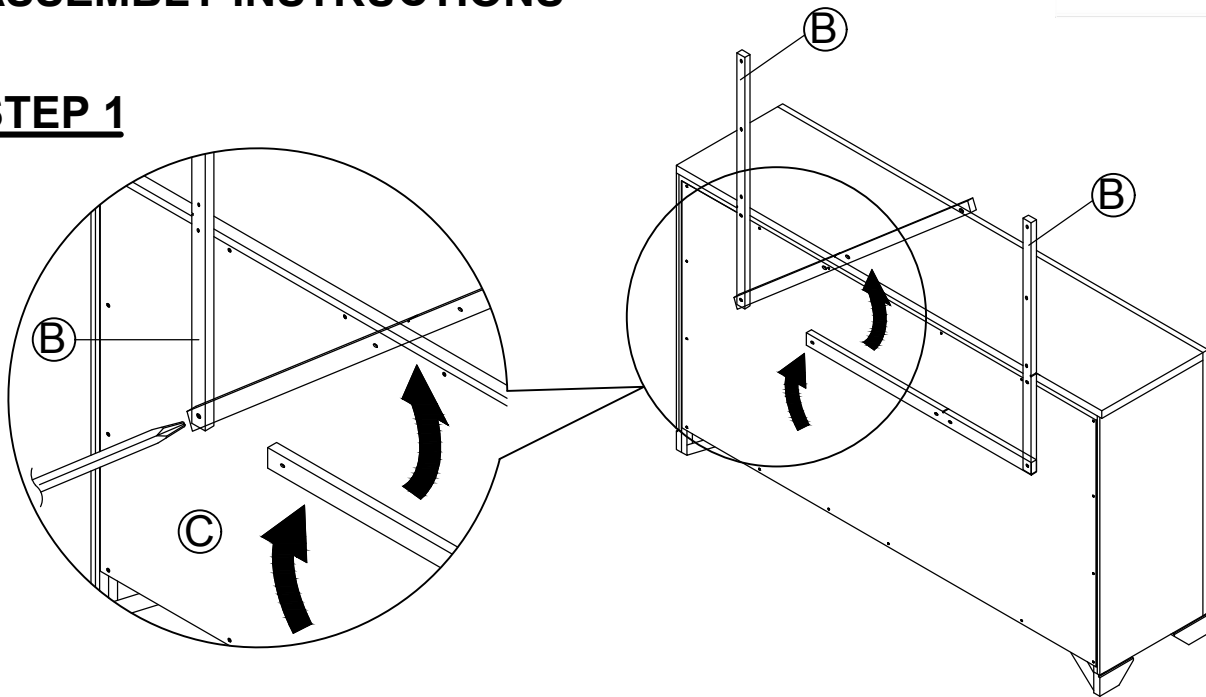

## HARDWARE IDENTIFICATION

1 PAN HEAD SCREW  
(M4 X32mm - BLK)

8PCS

ITEM: **204194**  
**ASSEMBLY INSTRUCTIONS**

**STEP 1**

**STEP 2**

ITEM: **204194**  
**ASSEMBLY INSTRUCTIONS**

**STEP 3**  
**COMPLETE**

ITEM: 204194

INNER SIZE OF MIRROR : 0.11" X 32.63" X 34.60"

Note: Dimension tolerance  $\pm 5\%$