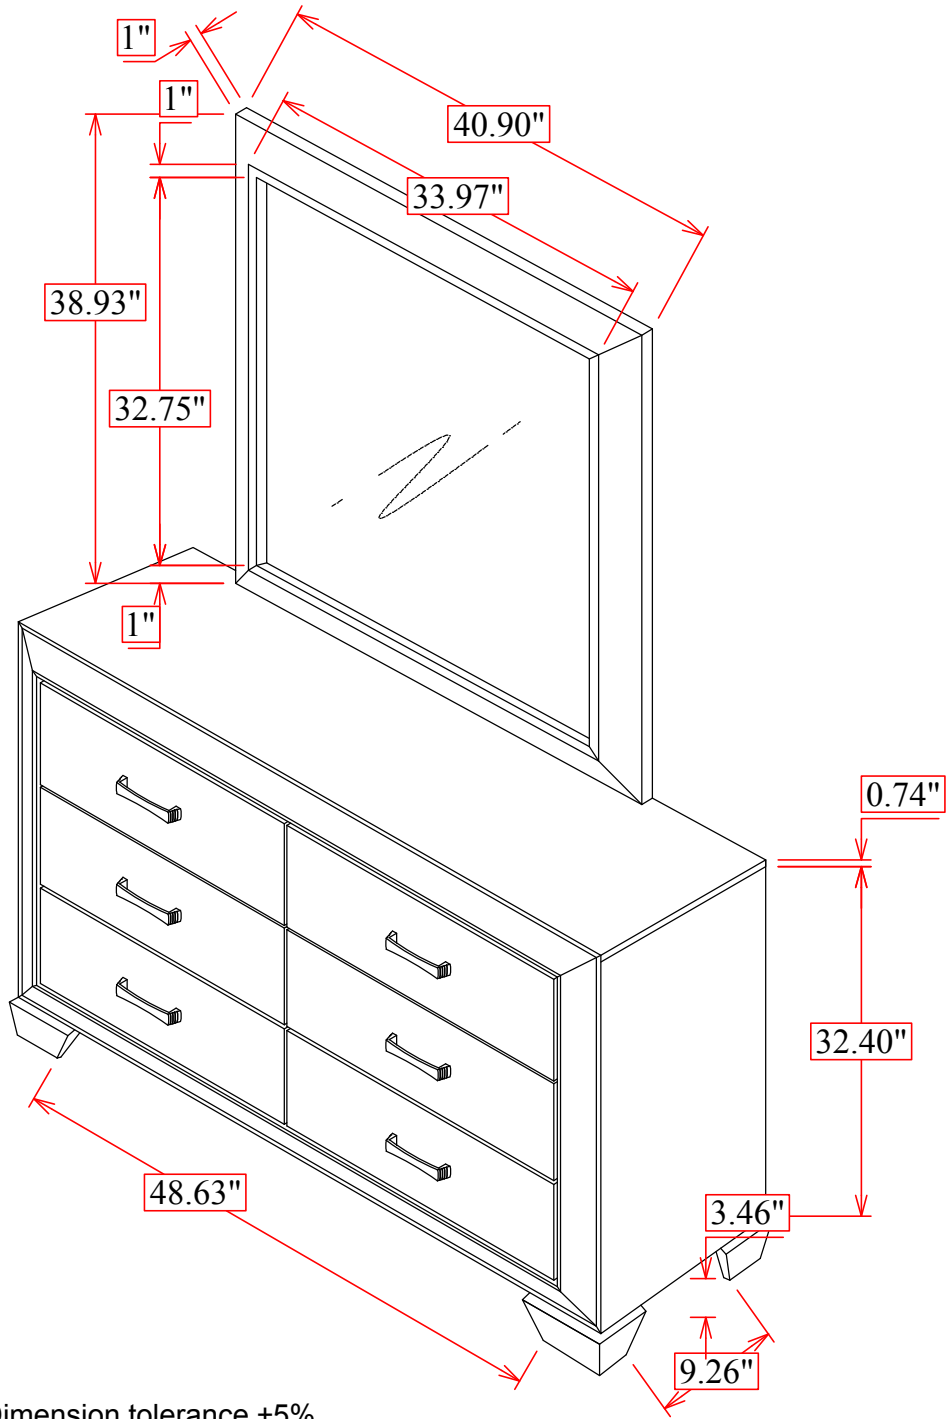

## PARTS IDENTIFICATION

A MIRROR

1PC

B MIRROR SUPPORT  
(PACKAGED WITH  
DRESSER)

2PCS

C DRESSER  
FROM BOX  
ITEM#201493

1PC

## HARDWARE IDENTIFICATION

1 PAN HEAD SCREW  
(M4 X32mm - BLK)

8PCS

ITEM: **204194**  
**ASSEMBLY INSTRUCTIONS**

**STEP 1**

**STEP 2**

ITEM: **204194**  
**ASSEMBLY INSTRUCTIONS**

**STEP 3**  
**COMPLETE**

ITEM: 204194

INNER SIZE OF MIRROR : 0.11" X 32.63" X 34.60"

Note: Dimension tolerance  $\pm 5\%$