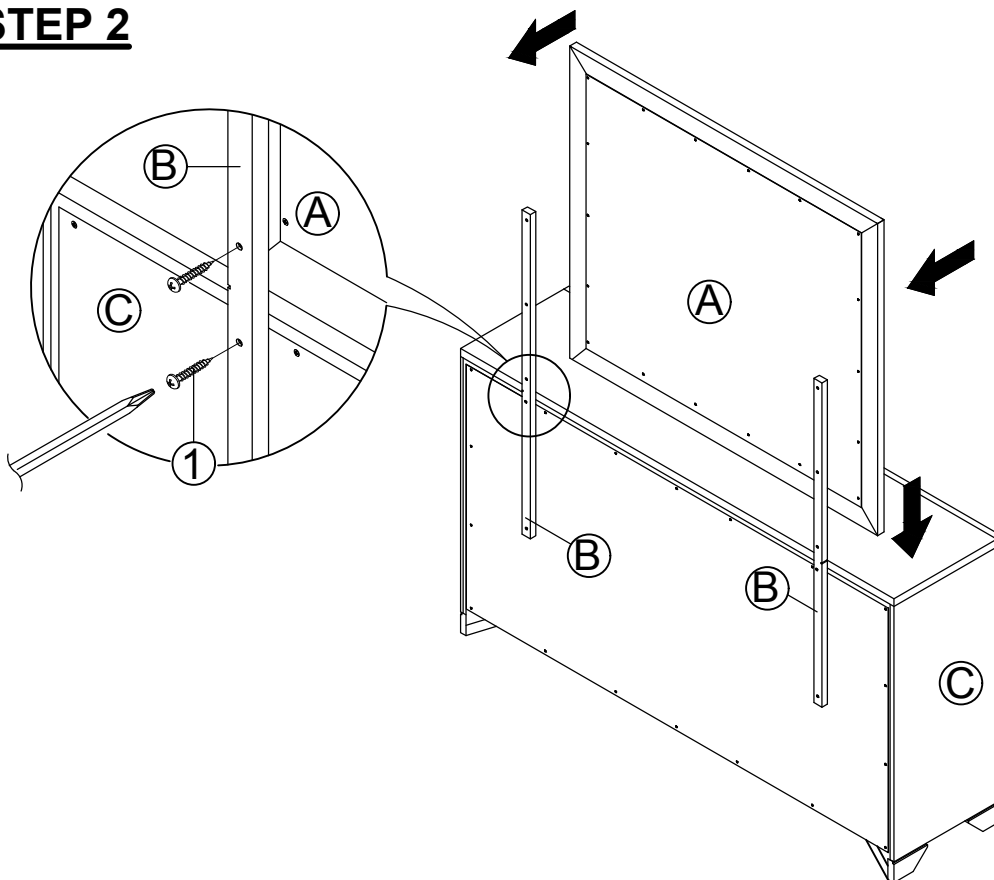

## HARDWARE IDENTIFICATION

1 PAN HEAD SCREW  
(M4 X32mm - BLK)

8PCS

ITEM: **204194**  
**ASSEMBLY INSTRUCTIONS**

**STEP 1**

**STEP 2**

ITEM: **204194**  
**ASSEMBLY INSTRUCTIONS**

**STEP 3**  
**COMPLETE**

ITEM: 204194

INNER SIZE OF MIRROR : 0.11" X 32.63" X 34.60"

Note: Dimension tolerance  $\pm 5\%$