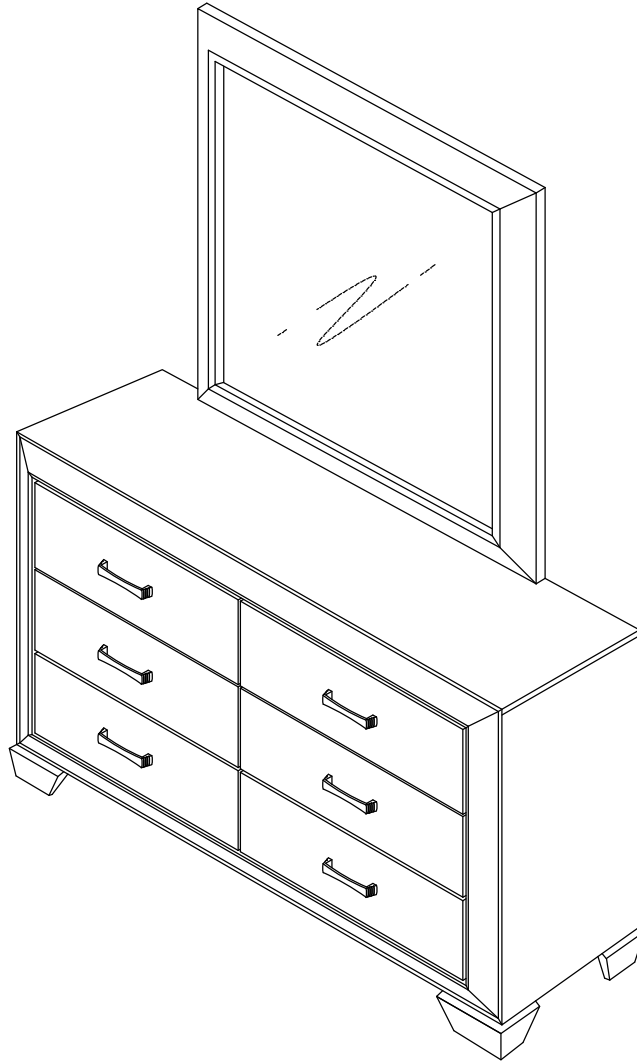

## PARTS IDENTIFICATION

A MIRROR

1PC

B MIRROR SUPPORT  
(PACKAGED WITH  
DRESSER)

2PCS

C DRESSER  
FROM BOX  
ITEM#201493

1PC

ITEM: 204194

INNER SIZE OF MIRROR : 0.11" X 32.63" X 34.60"

Note: Dimension tolerance  $\pm 5\%$