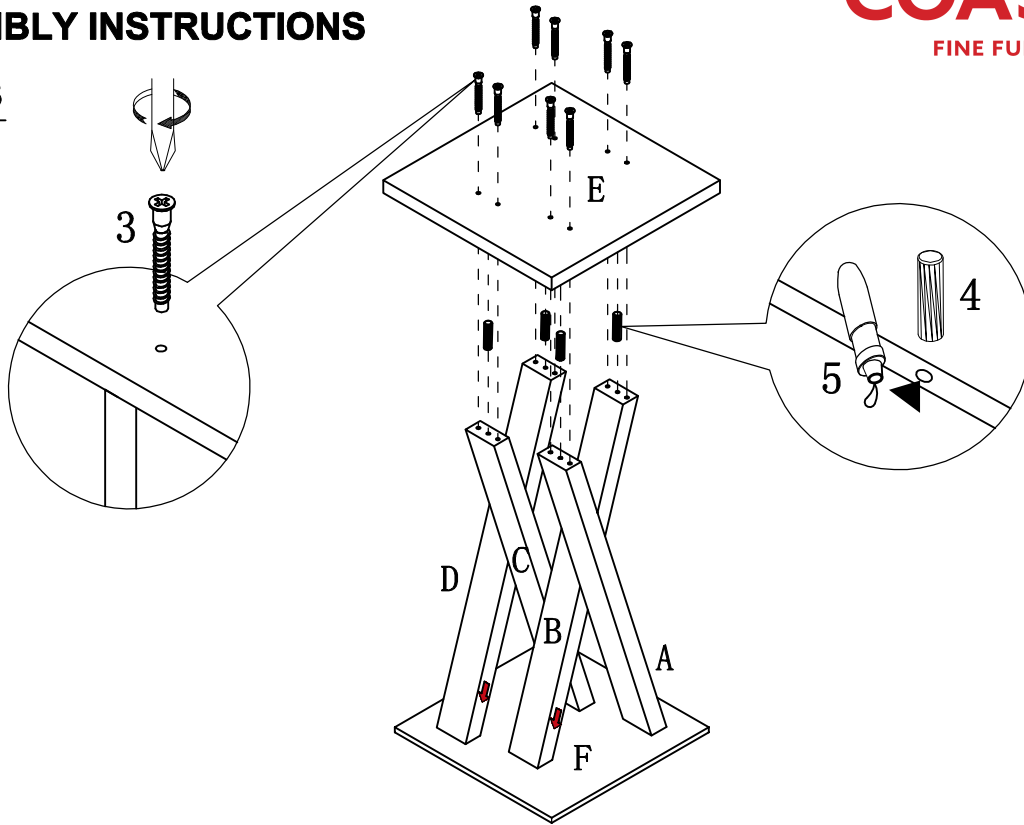

**ASSEMBLY TIME**

**30 MINUTES**

**PARTS IDENTIFICATION**

(A) LEG		1 PC	(E) BOTTOM PANEL		1 PC
(B) LEG		1 PC	(F) CONNECTING PANEL		1 PC
(C) LEG		1 PC	(G) TOP PANEL		1 PC
(D) LEG		1 PC			

ITEM: **100523**

HARDWARE IDENTIFICATION

1	FLAT-HEAD SCREW	M6 × 30mm		4pcs
2	WOOD SCREW	∅7x48mm		8pcs
3	WOOD SCREW	∅7x58mm		8pcs
4	SHORT DOWEL	∅8 × 25mm		11pcs
5	GLUE			1pc

ITEM: **100523**

**ASSEMBLY INSTRUCTIONS**

**STEP 1**

**STEP 2**

ITEM: **100523**

**ASSEMBLY INSTRUCTIONS**

**STEP 3**

**STEP 4**

ITEM: **100523**

**DIMENSION**