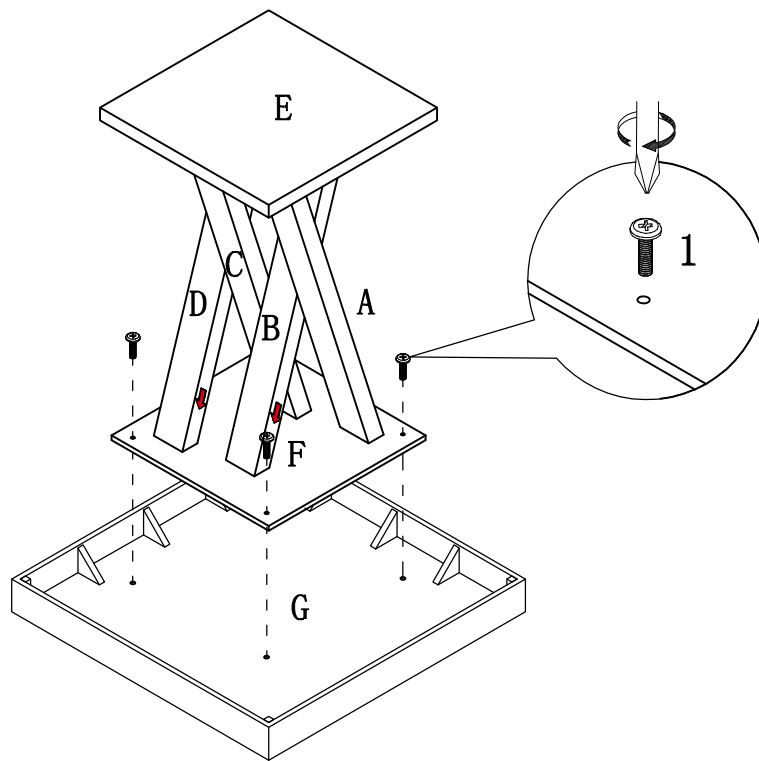

**ASSEMBLY TIME**

**30 MINUTES**

**PARTS IDENTIFICATION**

(A) LEG		1 PC	(E) BOTTOM PANEL		1 PC
(B) LEG		1 PC	(F) CONNECTING PANEL		1 PC
(C) LEG		1 PC	(G) TOP PANEL		1 PC
(D) LEG		1 PC			

ITEM: **100523**

HARDWARE IDENTIFICATION

1	FLAT-HEAD SCREW	M6 × 30mm		4pcs
2	WOOD SCREW	∅7x48mm		8pcs
3	WOOD SCREW	∅7x58mm		8pcs
4	SHORT DOWEL	∅8 × 25mm		11pcs
5	GLUE			1pc

ITEM: **100523**

**ASSEMBLY INSTRUCTIONS**

**STEP 1**

**STEP 2**

ITEM: **100523**

**ASSEMBLY INSTRUCTIONS**

**STEP 3**

**STEP 4**

ITEM: **100523**

**DIMENSION**