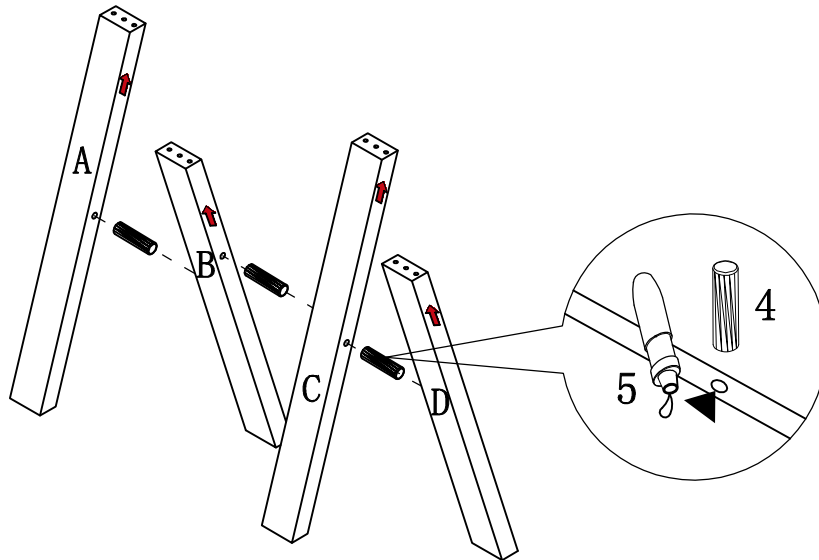

**ASSEMBLY TIME**

**30 MINUTES**

**PARTS IDENTIFICATION**

(A) LEG		1 PC	(E) BOTTOM PANEL		1 PC
(B) LEG		1 PC	(F) CONNECTING PANEL		1 PC
(C) LEG		1 PC	(G) TOP PANEL		1 PC
(D) LEG		1 PC			

ITEM: **100523**

HARDWARE IDENTIFICATION

1	FLAT-HEAD SCREW	M6 × 30mm		4pcs
2	WOOD SCREW	∅7x48mm		8pcs
3	WOOD SCREW	∅7x58mm		8pcs
4	SHORT DOWEL	∅8 × 25mm		11pcs
5	GLUE			1pc

ITEM: **100523**

**ASSEMBLY INSTRUCTIONS**

**STEP 1**

**STEP 2**

ITEM: **100523**

**ASSEMBLY INSTRUCTIONS**

**STEP 3**

**STEP 4**

ITEM: **100523**

**DIMENSION**