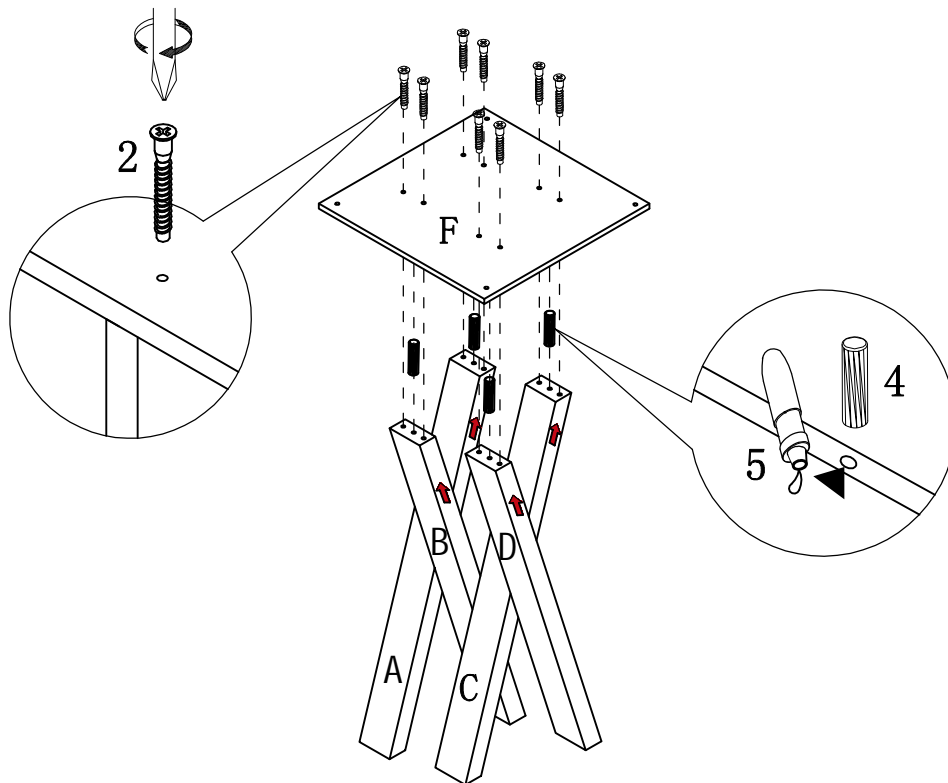

**ASSEMBLY TIME**

**30 MINUTES**

**PARTS IDENTIFICATION**

(A) LEG		1 PC	(E) BOTTOM PANEL		1 PC
(B) LEG		1 PC	(F) CONNECTING PANEL		1 PC
(C) LEG		1 PC	(G) TOP PANEL		1 PC
(D) LEG		1 PC			

ITEM: **100523**

HARDWARE IDENTIFICATION

1	FLAT-HEAD SCREW	M6 × 30mm		4pcs
2	WOOD SCREW	∅7x48mm		8pcs
3	WOOD SCREW	∅7x58mm		8pcs
4	SHORT DOWEL	∅8 × 25mm		11pcs
5	GLUE			1pc

ITEM: **100523**

**ASSEMBLY INSTRUCTIONS**

**STEP 1**

**STEP 2**

ITEM: **100523**

**ASSEMBLY INSTRUCTIONS**

**STEP 3**

**STEP 4**

ITEM: **100523**

**DIMENSION**