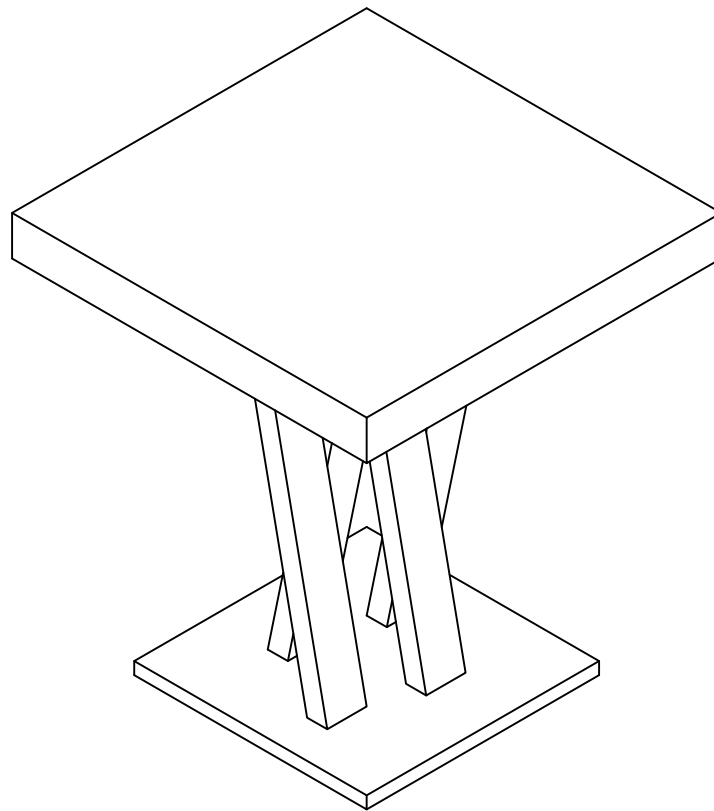

**ASSEMBLY INSTRUCTIONS**  
**COASTER FINE FURNITURE**

*Fine Furniture for every stage of life*

**100523**

**Counter Height Table**

ITEM: **100523**

**ASSEMBLY INSTRUCTIONS**

**ASSEMBLY TIPS:**

- 1. Remove hardware from box and sort by size.
- 2. Please check to see that all hardware and parts are present prior to start of assembly.
- 3. Please follow attached instructions in the same sequence as numbered to assure fast & easy assembly.

**ASSEMBLY TIME**

**30 MINUTES**

**PARTS IDENTIFICATION**

(A) LEG		1 PC	(E) BOTTOM PANEL		1 PC
(B) LEG		1 PC	(F) CONNECTING PANEL		1 PC
(C) LEG		1 PC	(G) TOP PANEL		1 PC
(D) LEG		1 PC			

ITEM: **100523**

HARDWARE IDENTIFICATION

**ASSEMBLY INSTRUCTIONS**

**STEP 3**

**STEP 4**

ITEM: **100523**

**DIMENSION**