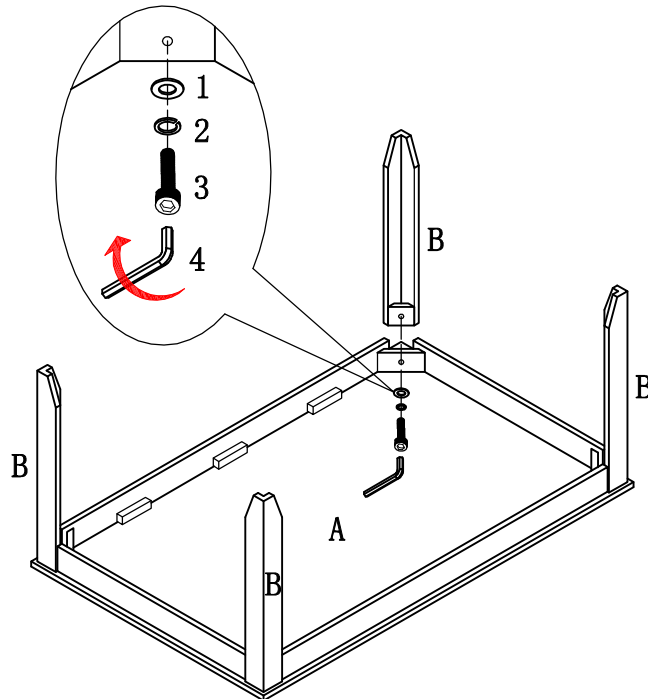

HARDWARE IDENTIFICATION

1	WASHER	ø5/16*22mm		12pcs
2	LOCK WASHER	ø5/16mm		12pcs
3	BOLT	ø5/16*2-1/4"mm		12pcs
4	ALLEN WRENCH	5mm		1pc
5	SCREWS	3mm		24pcs

ITEM: 700155

ASSEMBLY INSTRUCTIONS

STEP 1

STEP 2

ITEM: 700155

ASSEMBLY INSTRUCTIONS

STEP 3

STEP 4

ITEM: **700155**

DIMENSION