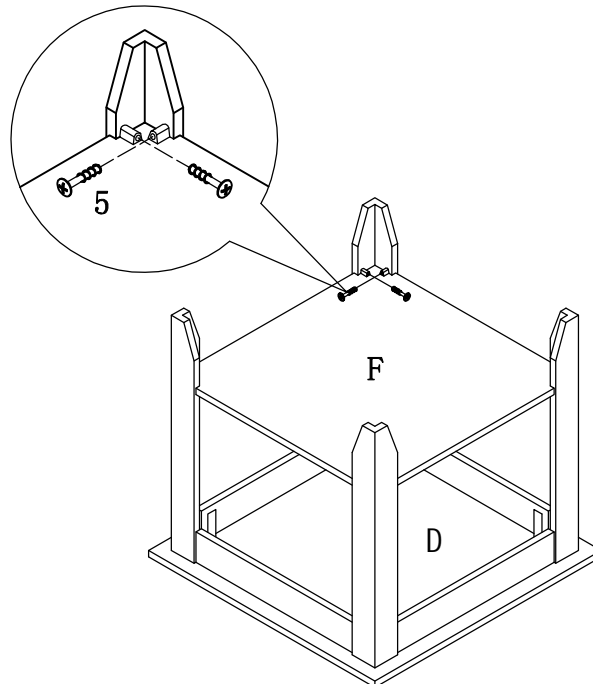

HARDWARE IDENTIFICATION

1	WASHER	ø5/16*22mm		12pcs
2	LOCK WASHER	ø5/16mm		12pcs
3	BOLT	ø5/16*2-1/4"mm		12pcs
4	ALLEN WRENCH	5mm		1pc
5	SCREWS	3mm		24pcs

ITEM: 700155

ASSEMBLY INSTRUCTIONS

STEP 1

STEP 2

ITEM: 700155

ASSEMBLY INSTRUCTIONS

STEP 3

STEP 4

ITEM: **700155**

DIMENSION