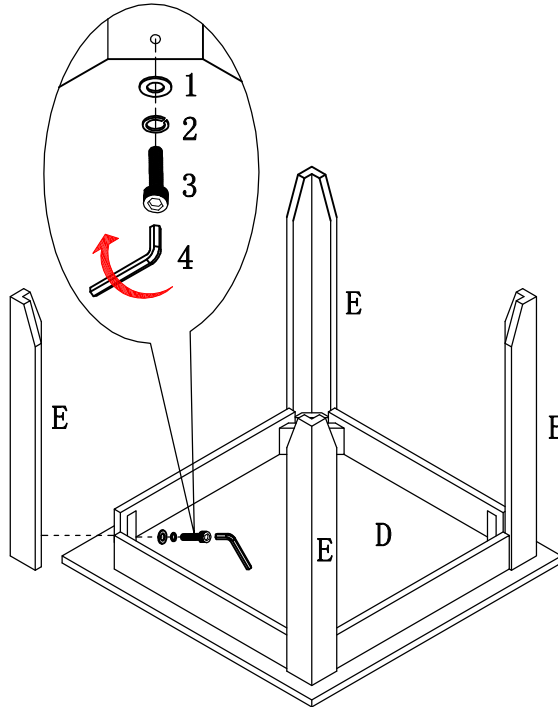

HARDWARE IDENTIFICATION

1	WASHER	ø5/16*22mm		12pcs
2	LOCK WASHER	ø5/16mm		12pcs
3	BOLT	ø5/16*2-1/4"mm		12pcs
4	ALLEN WRENCH	5mm		1pc
5	SCREWS	3mm		24pcs

ITEM: 700155

ASSEMBLY INSTRUCTIONS

STEP 1

STEP 2

ITEM: 700155

ASSEMBLY INSTRUCTIONS

STEP 3

STEP 4

ITEM: **700155**

DIMENSION