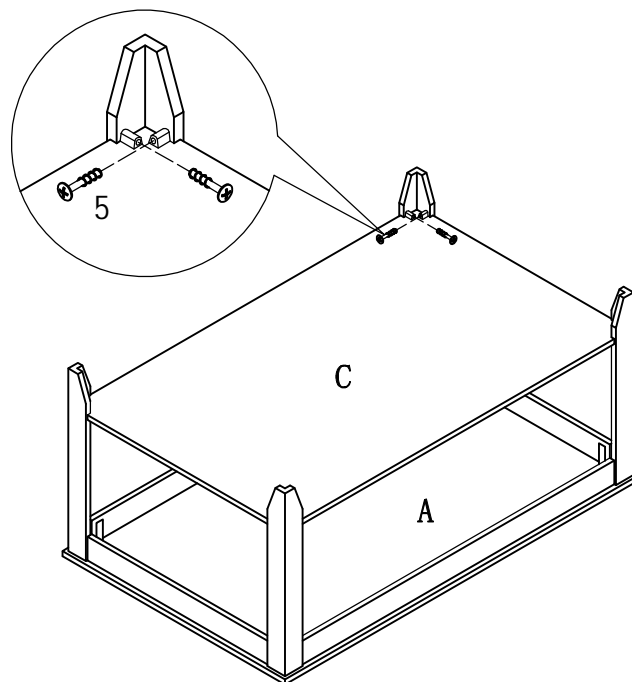

HARDWARE IDENTIFICATION

1	WASHER	ø5/16*22mm		12pcs
2	LOCK WASHER	ø5/16mm		12pcs
3	BOLT	ø5/16*2-1/4"mm		12pcs
4	ALLEN WRENCH	5mm		1pc
5	SCREWS	3mm		24pcs

ITEM: 700155

ASSEMBLY INSTRUCTIONS

STEP 1

STEP 2

ITEM: 700155

ASSEMBLY INSTRUCTIONS

STEP 3

STEP 4

ITEM: **700155**

DIMENSION