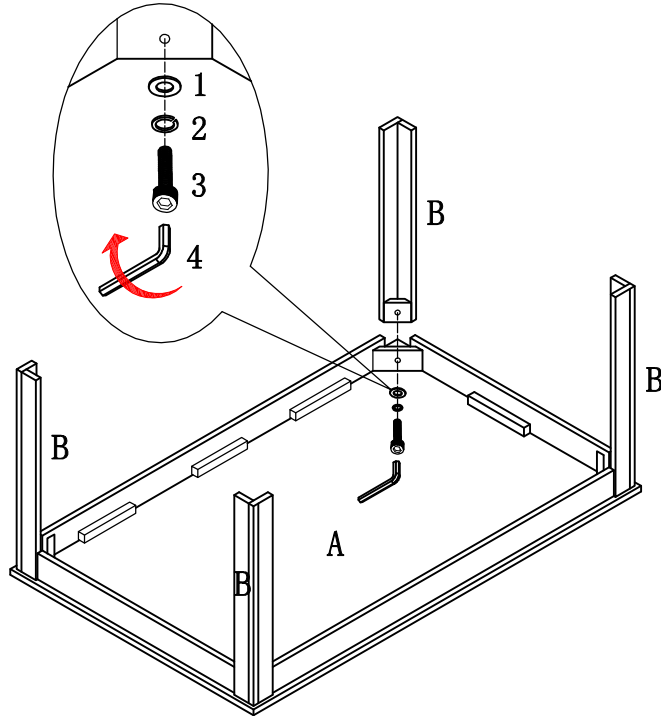

4 PCS

(D) LEG-END TABLE

8 PCS

ITEM: **700375**

HARDWARE IDENTIFICATION

1	WASHER	ø5/16*22mm		12pcs
2	LOCK WASHER	ø5/16mm		12pcs
3	BOLT	ø5/16*2-1/4"mm		12pcs
4	ALLEN WRENCH	5mm		1pc

ITEM: **700375**

ASSEMBLY INSTRUCTIONS

STEP 1

STEP 2

ITEM: 700375

DIMENSION