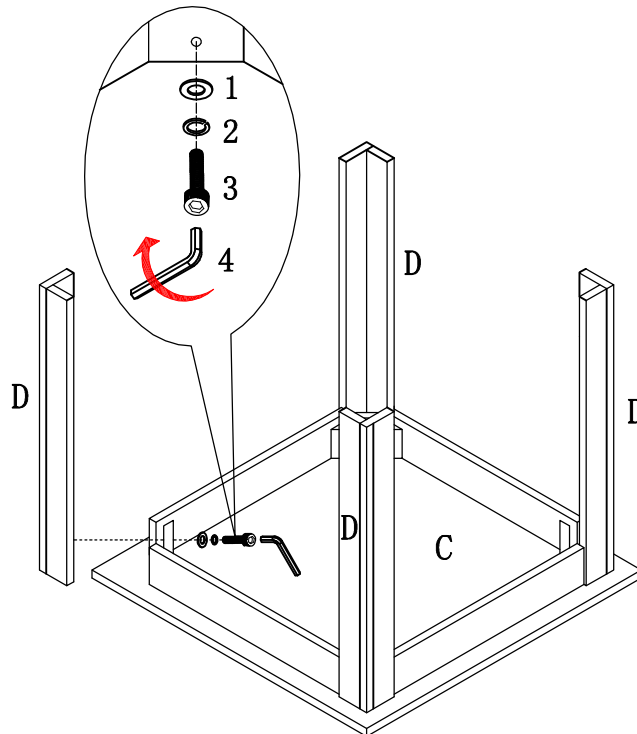

4 PCS

(D) LEG-END TABLE

8 PCS

ITEM: **700375**

HARDWARE IDENTIFICATION

1	WASHER	ø5/16*22mm		12pcs
2	LOCK WASHER	ø5/16mm		12pcs
3	BOLT	ø5/16*2-1/4"mm		12pcs
4	ALLEN WRENCH	5mm		1pc

ITEM: **700375**

ASSEMBLY INSTRUCTIONS

STEP 1

STEP 2

ITEM: 700375

DIMENSION