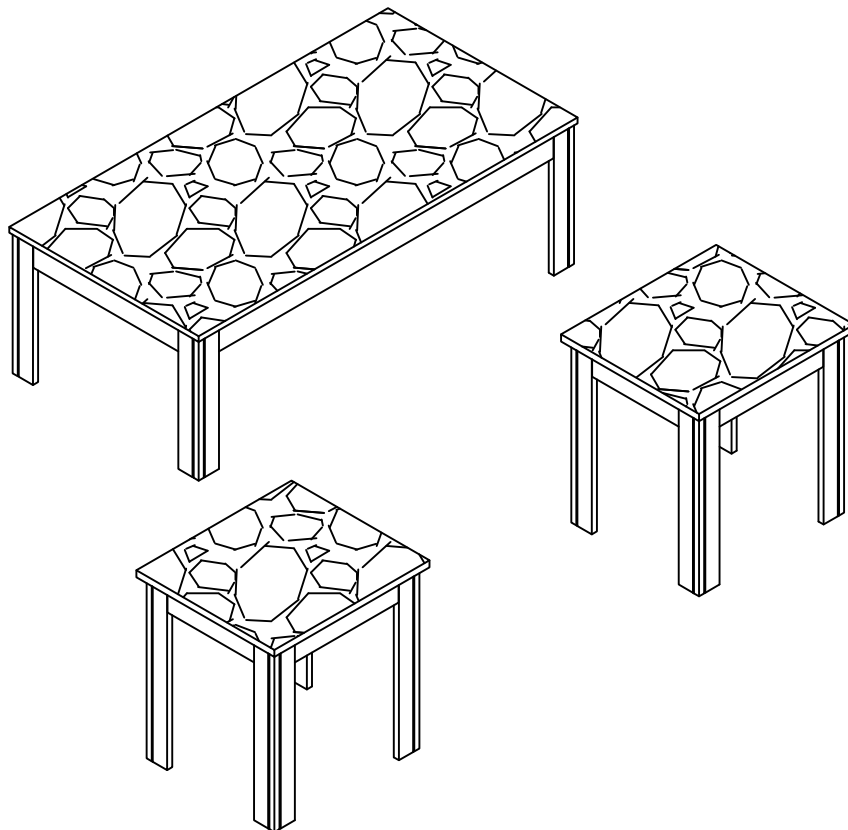

ASSEMBLY INSTRUCTIONS
COASTER FINE FURNITURE

Fine Furniture for every stage of life

700375
3 Pc Set

ITEM:700375

ASSEMBLY INSTRUCTIONS

ASSEMBLY TIPS:

- 1.Remove hardware from box and sort by size.
- 2.Please check to see that all hardware and parts are present prior to start of assembly.
- 3.Please follow attached instructions in the same sequence as numbered to assure fast & easy assembly.

ASSEMBLY TIME

30 MINUTES

PARTS IDENTIFICATION

(A) WOOD TOP-COFFEE TABLE

1 PC

(C) WOOD TOP-END TABLE

2 PCS

(B) LEG-COFFEE TABLE

4 PCS

(D) LEG-END TABLE

8 PCS

ITEM: **700375**

HARDWARE IDENTIFICATION

1	WASHER	ø5/16*22mm		12pcs
2	LOCK WASHER	ø5/16mm		12pcs
3	BOLT	ø5/16*2-1/4"mm		12pcs
4	ALLEN WRENCH	5mm		1pc

ITEM: **700375**

ASSEMBLY INSTRUCTIONS

STEP 1

STEP 2

ITEM: 700375

DIMENSION