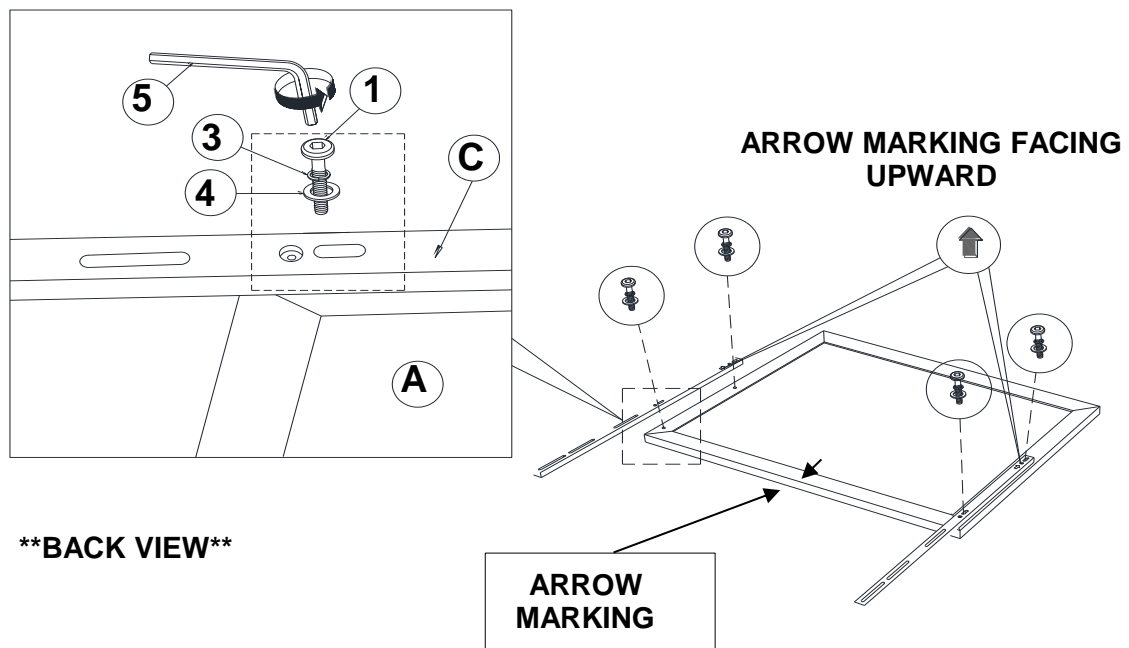

ITEM: 205294

ASSEMBLY INSTRUCTIONS

STEP 1

STEP 2

BACK VIEW