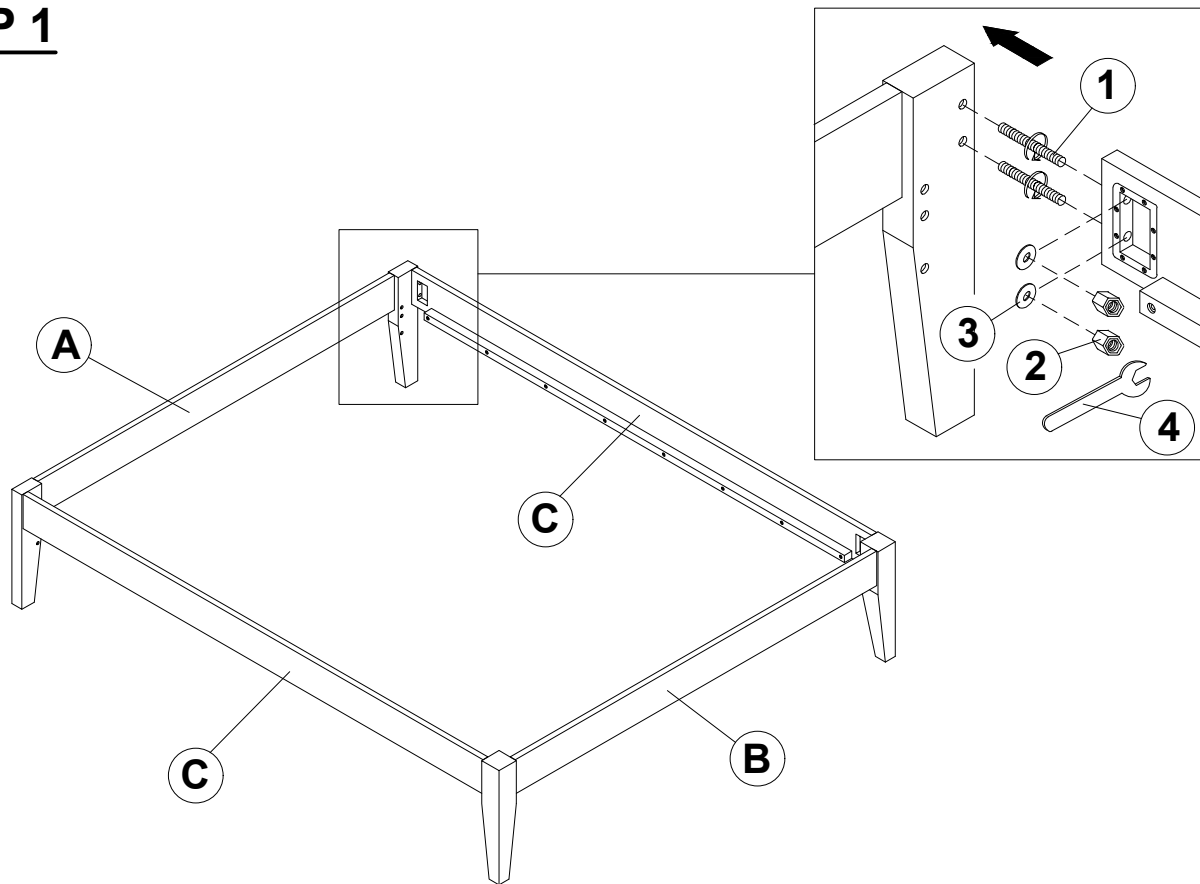

ITEM: **300555Q (B1-B2)**
ASSEMBLY INSTRUCTIONS

STEP 1