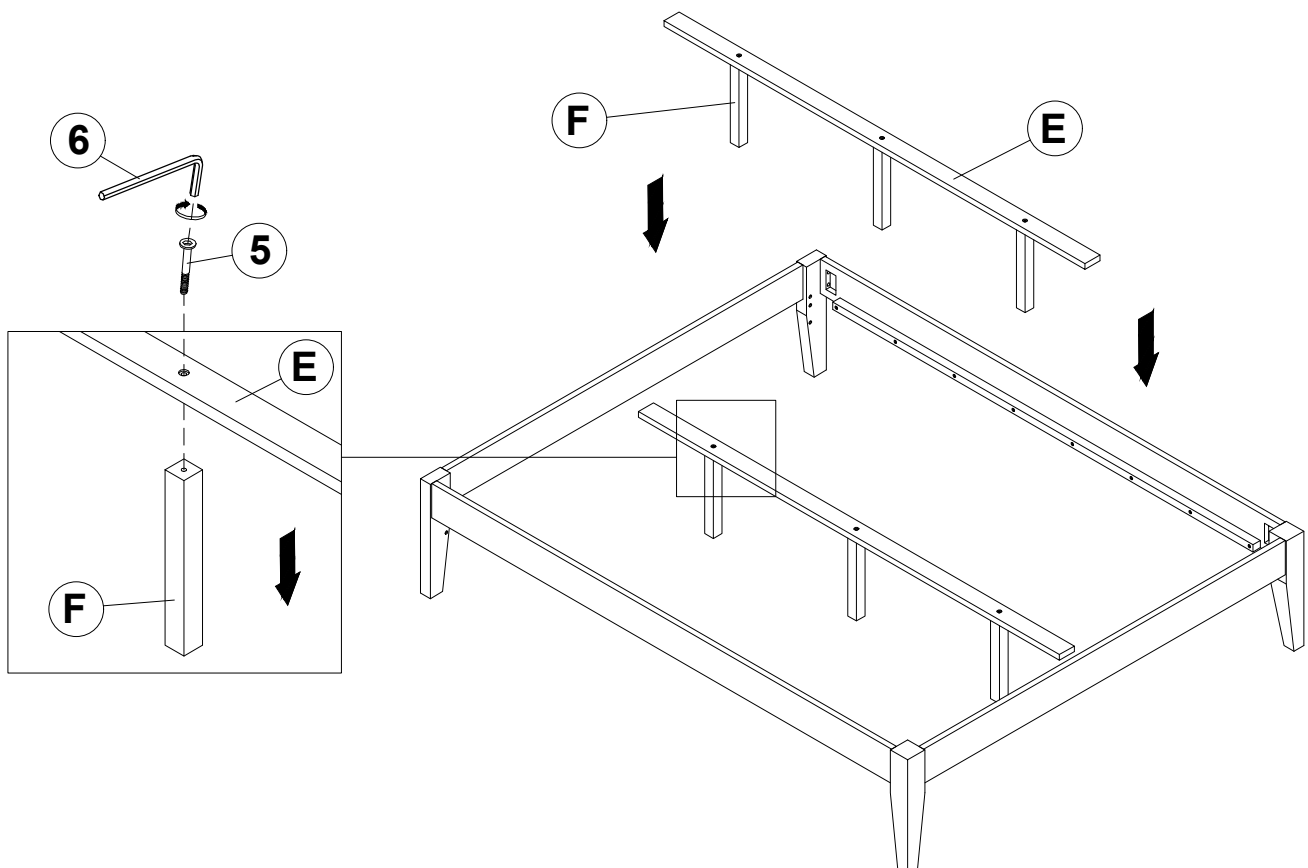

HARDWARE IDENTIFICATION

Z-B2 (BOX2) - HARDWARE PACK IS LOCATED IN 300555Q (B2)

1	THREADED BOLT (5/16 x 90mm - RBW)		8PCS	5	BOLT (1/4 x 35mm Φ 12L4 - RBW)		3PCS
2	HEX NUT (5/16 x 12mm - RBW)		8PCS	6	ALLEN WRENCH (4 x 58MM - RBW)		1PC
3	FLAT WASHER (8/16 x 1.5mm - RBW)		8PCS	7	FLAT HEAD SCREW (4 x 30mm - RBW)		12PCS
4	WRENCH (12mm - RBW)		1PC				

NOTE:

Phillips head screw driver is required in the assembly process; however, manufacturer does not provide this item.

ITEM: **300555Q (B1-B2)**
ASSEMBLY INSTRUCTIONS

STEP 1

STEP 2

ITEM: 300555Q (B1-B2)

ASSEMBLY INSTRUCTIONS

STEP 3

STEP 4

COMPLETE

ITEM: **300555Q (B1-B2)**

INNER SIZE: 81-3/4" X 61-1/4"

Note: Dimension tolerance $\pm 5\%$