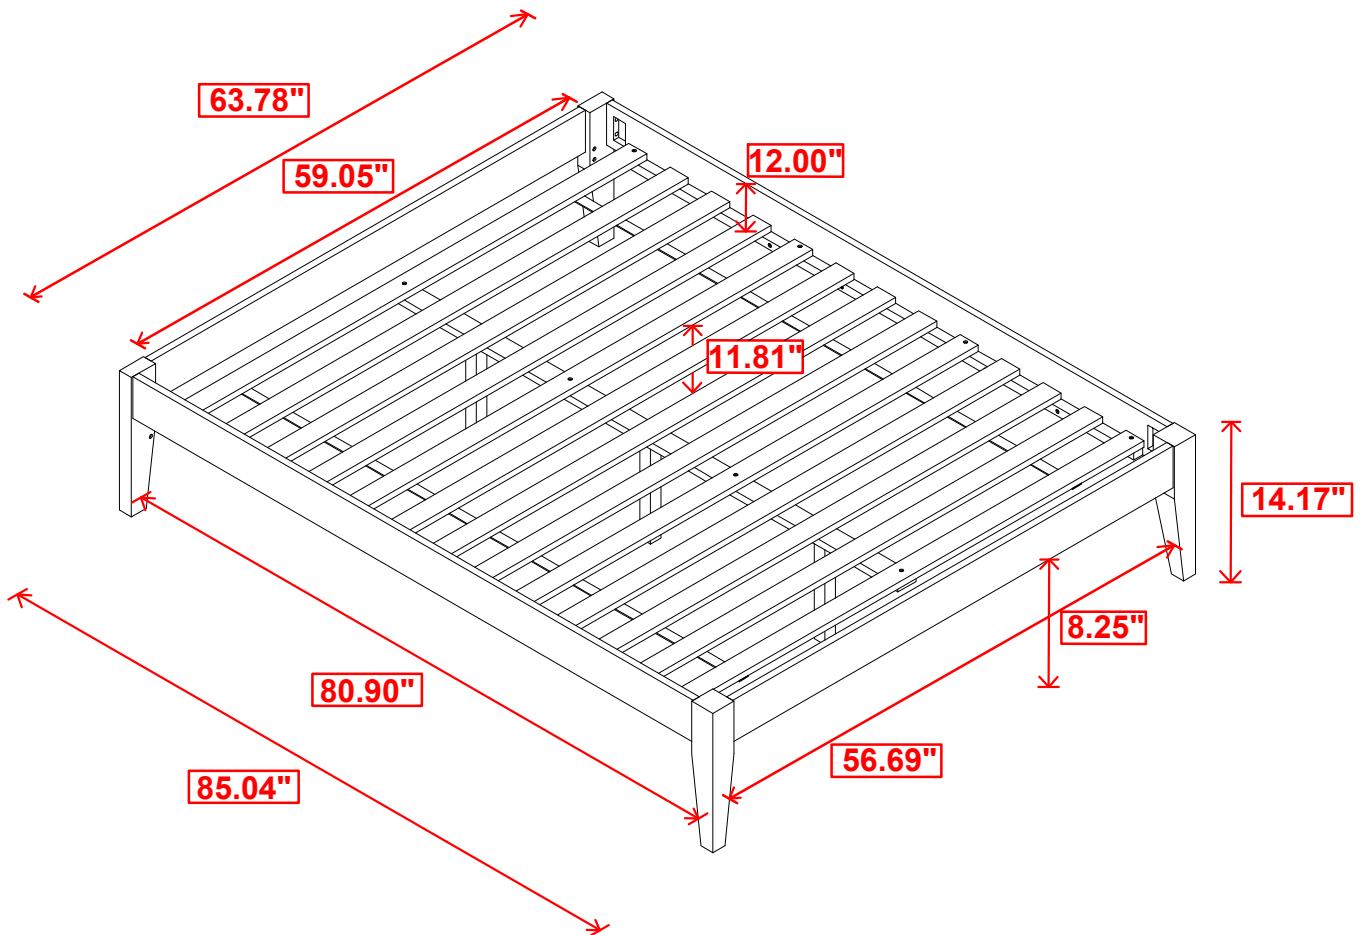

STEP 3

STEP 4

COMPLETE

ITEM: **300555Q (B1-B2)**

INNER SIZE: 81-3/4" X 61-1/4"

Note: Dimension tolerance $\pm 5\%$