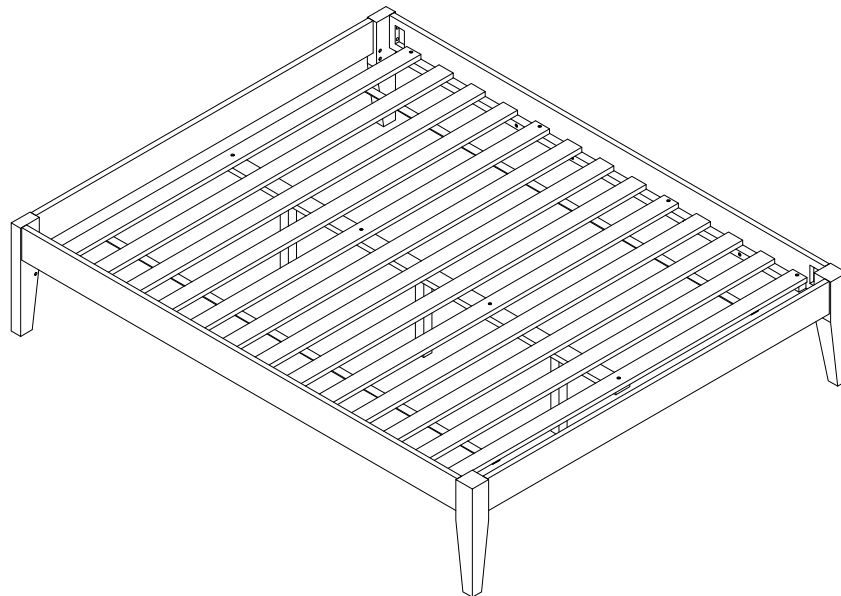

ASSEMBLY INSTRUCTIONS
COASTER FINE FURNITURE

Fine Furniture for every stage of life

300555Q (B1-B2)
Queen Universal Platform Bed

REVISION 0 : 11/26/2015
REVISION 1 : 01/10/2020

ITEM: 300555Q (B1-B2)

ASSEMBLY INSTRUCTIONS

ASSEMBLY TIME

10 MINUTES

PARTS IDENTIFICATION

B1 (BOX 1)

A	HEADBOARD		1PC	B	FOOTBOARD		1PC
---	-----------	---	-----	---	-----------	---	-----

B2 (BOX 2)

C	BED RAIL		2PCS	E	CENTER RAIL		1PC
D	ROLL SLAT (13PCS)		1SET	F	CENTER RAIL SUPPORT WITH LEVELER		3PCS

STEP 3

STEP 4

COMPLETE

ITEM: **300555Q (B1-B2)**

INNER SIZE: 81-3/4" X 61-1/4"

Note: Dimension tolerance $\pm 5\%$