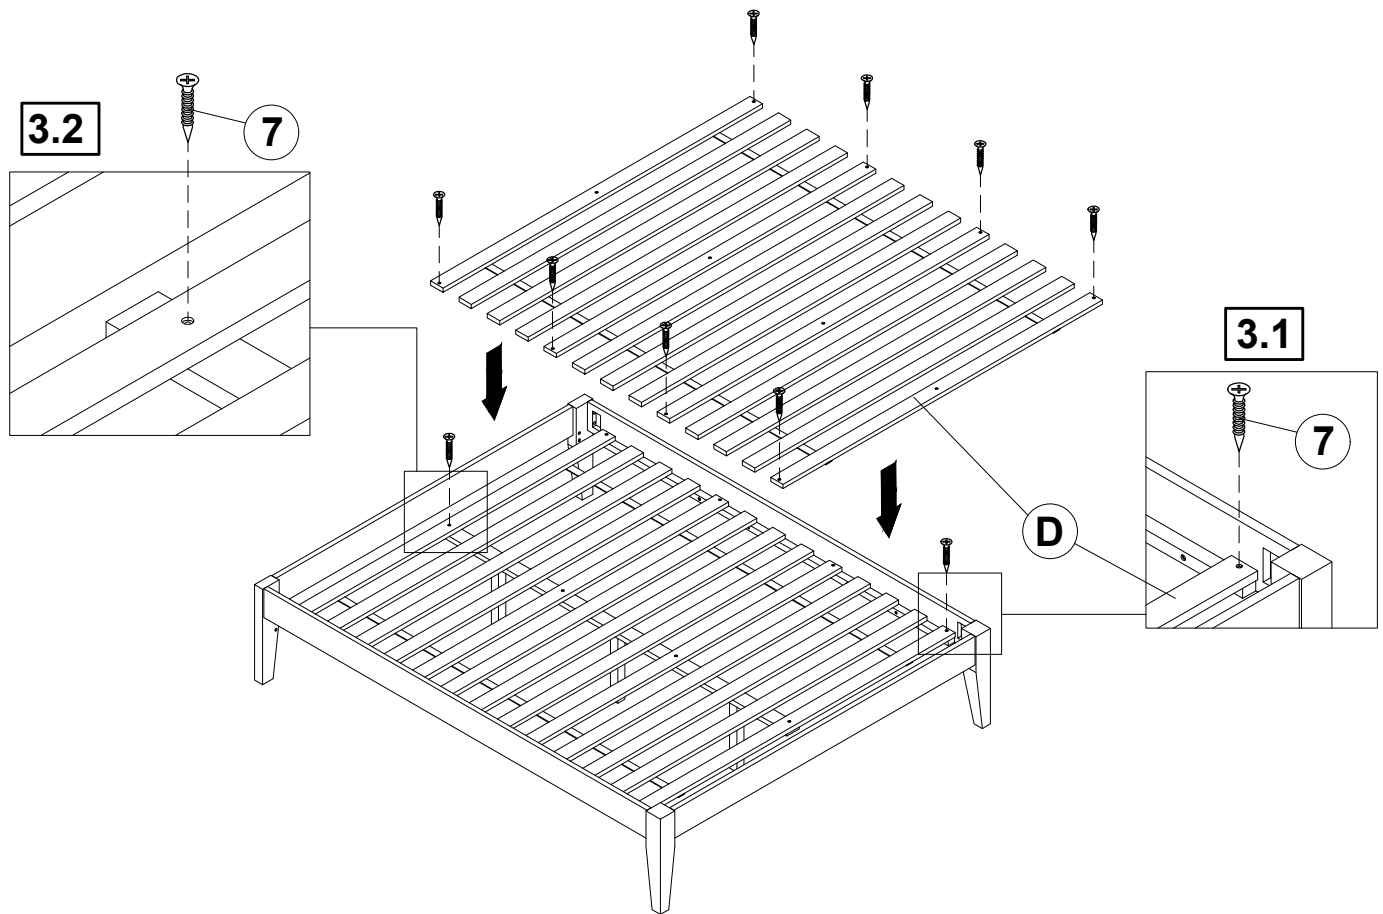

HARDWARE IDENTIFICATION

Z-B2 (BOX2) - HARDWARE PACK IS LOCATED IN 300555Q (B2)

1	THREADED BOLT (5/16 x 90mm - RBW)		8PCS	5	BOLT (1/4 x 35mm Φ 12L4 - RBW)		3PCS
2	HEX NUT (5/16 x 12mm - RBW)		8PCS	6	ALLEN WRENCH (4 x 58MM - RBW)		1PC
3	FLAT WASHER (8/16 x 1.5mm - RBW)		8PCS	7	FLAT HEAD SCREW (4 x 30mm - RBW)		12PCS
4	WRENCH (12mm - RBW)		1PC				

STEP 3

STEP 4

COMPLETE

ITEM: **300555Q (B1-B2)**

INNER SIZE: 81-3/4" X 61-1/4"

Note: Dimension tolerance $\pm 5\%$