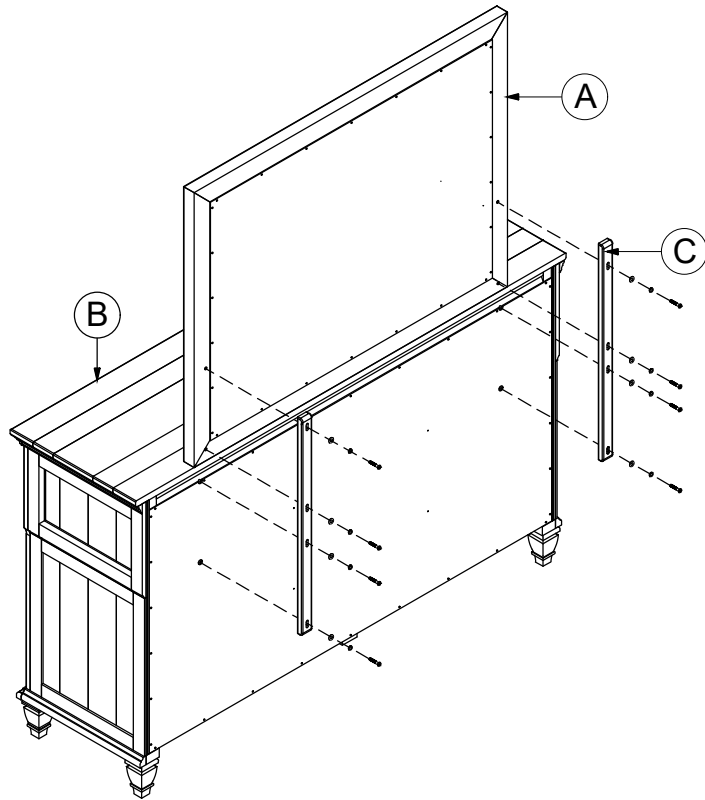

ITEM: **223034**
ASSEMBLY INSTRUCTIONS

STEP 1