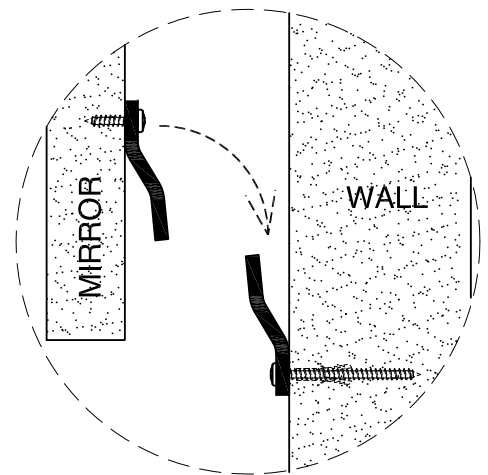

5 PAN HEAD SCREW
(8 x 2" - SR)

6 PCS

6 PLASTIC ANCHOR

6 PCS

ITEM: 223034

NOTE: Dimension tolerance $\pm 5\%$