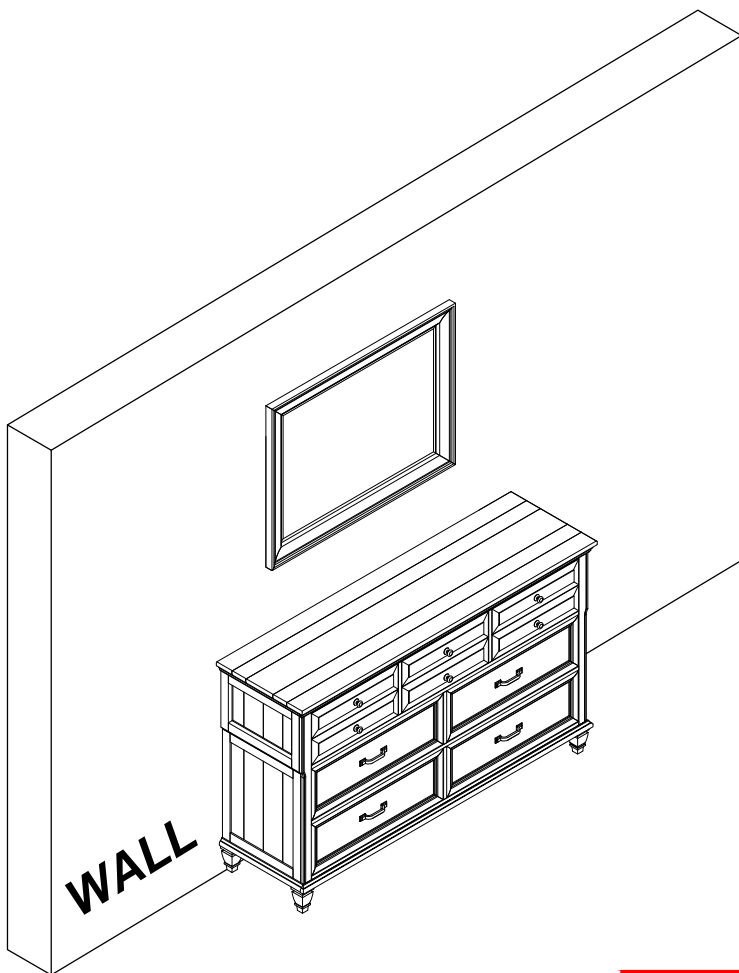

5 PAN HEAD SCREW
(8 x 2" - SR)

6 PCS

6 PLASTIC ANCHOR

6 PCS

ITEM: 223034

NOTE: Dimension tolerance $\pm 5\%$