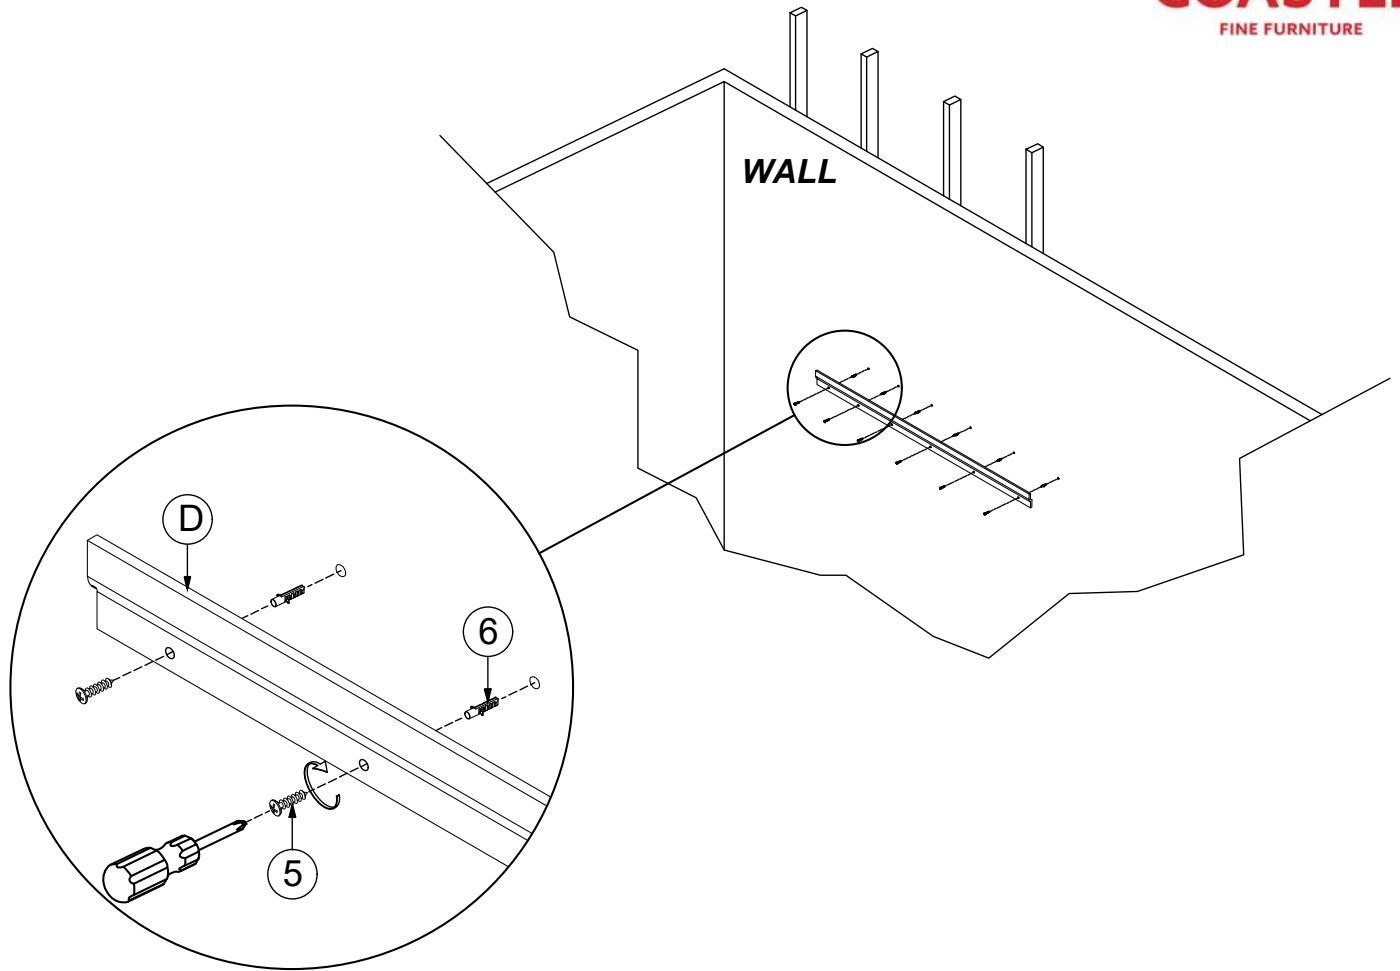

5 PAN HEAD SCREW
(8 x 2" - SR)

6 PCS

6 PLASTIC ANCHOR

6 PCS

ITEM: 223034

NOTE: Dimension tolerance $\pm 5\%$