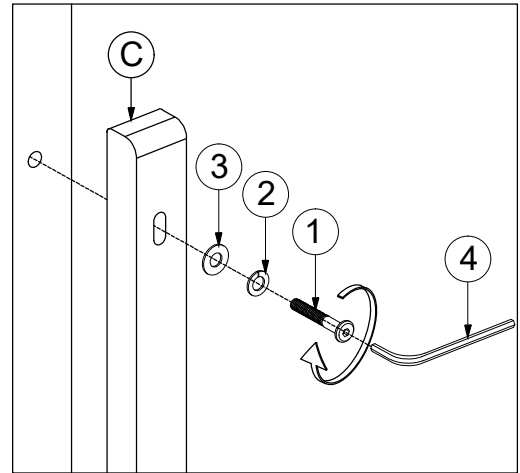

ITEM: **223034**
ASSEMBLY INSTRUCTIONS

STEP 1