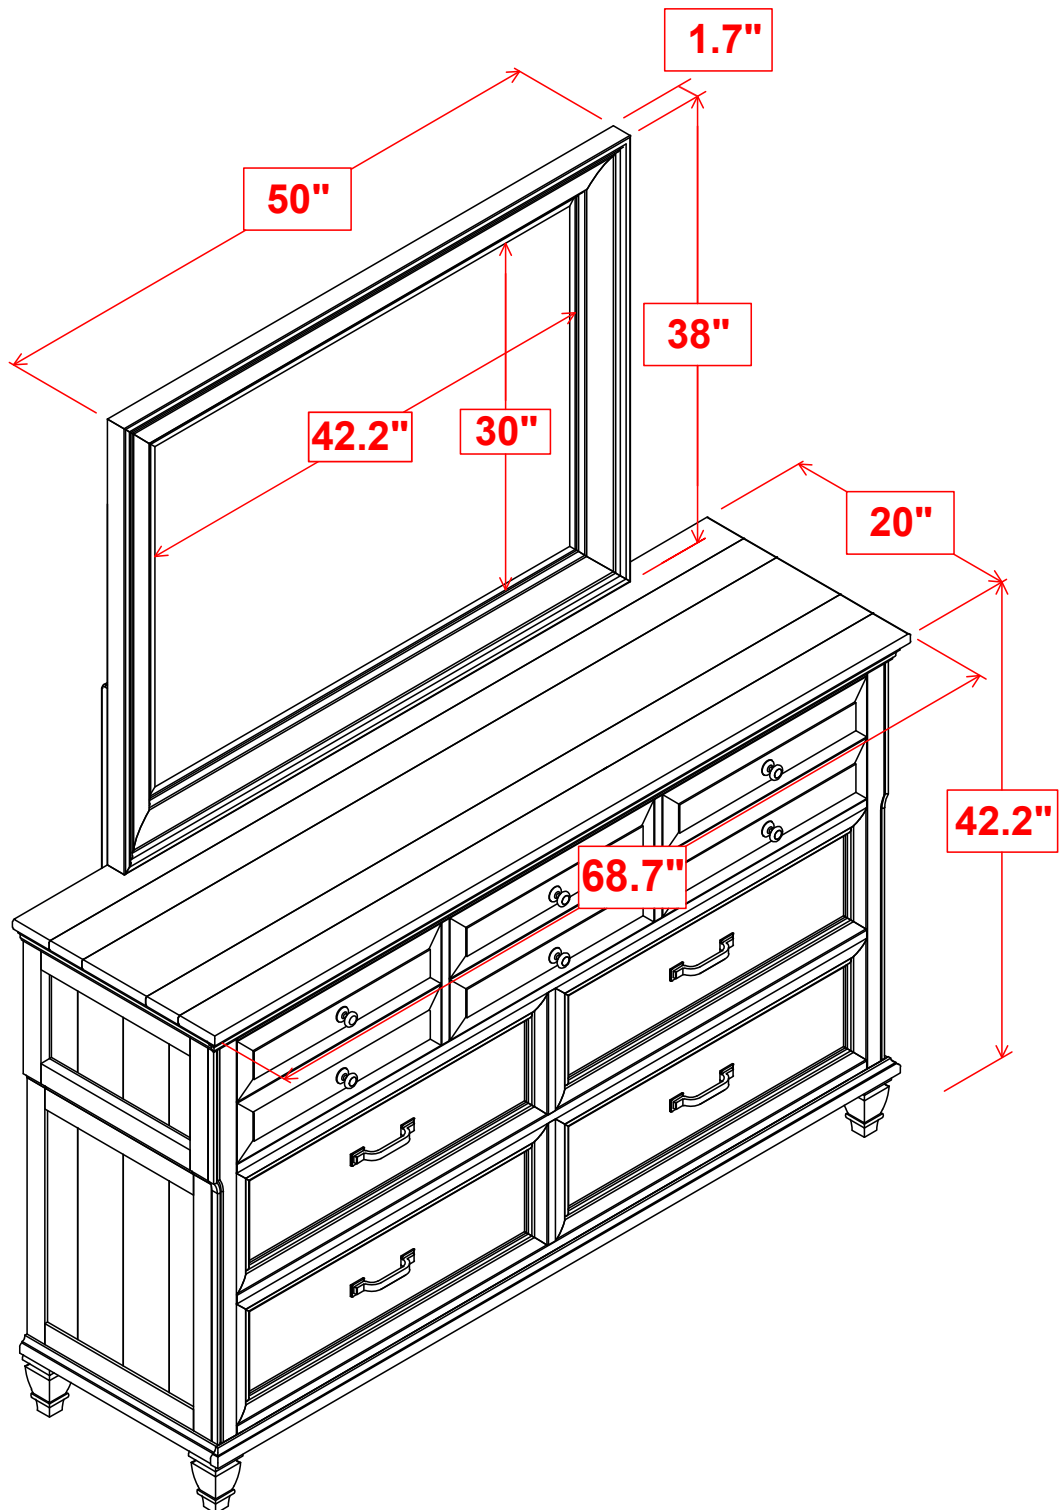

ASSEMBLY TIME

10 MINUTES

PARTS IDENTIFICATION

A MIRROR

1 PC

D LONG HANGING BAR
(3mm X 32mm X 540mm - BLK)

2 PCS

HARDWARE IDENTIFICATION

5 PAN HEAD SCREW
(8 x 2" - SR)

6 PCS

6 PLASTIC ANCHOR

6 PCS

ITEM: 223034

NOTE: Dimension tolerance $\pm 5\%$