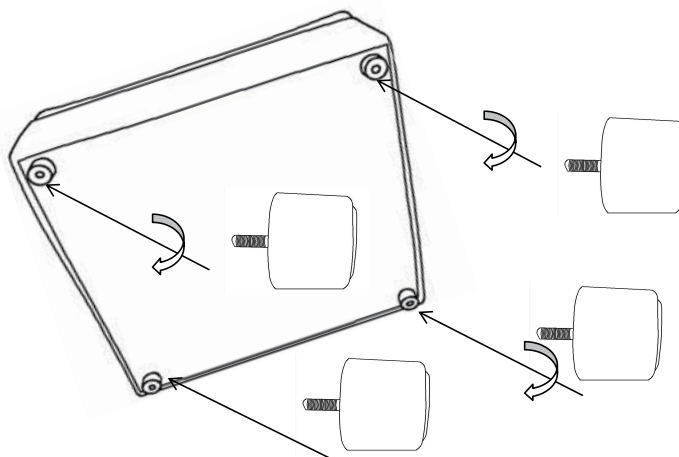

ASSEMBLY TIME

5 MINUTES

PARTS IDENTIFICATION

	PART NAME	FIGURE	QUANTITY
M	LAF CHAIR		1PC
O	LEG		4PCS
P	PILLOW		1PC
Q	ARM PILLOW		1PC

ITEM: 551454LAF
ASSEMBLY INSTRUCTIONS
STEP 1

STEP 2

STEP 3

t