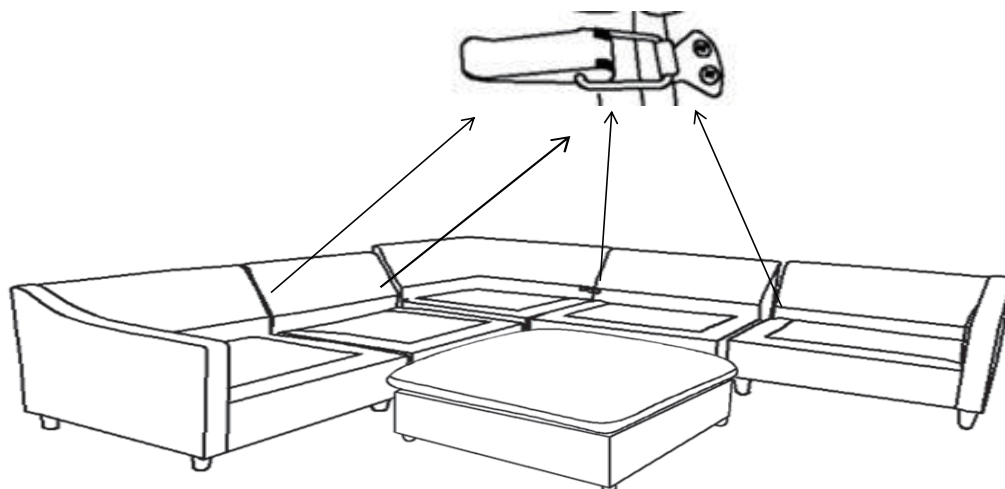

ITEM: 551454LAF

ASSEMBLY INSTRUCTIONS
STEP 2