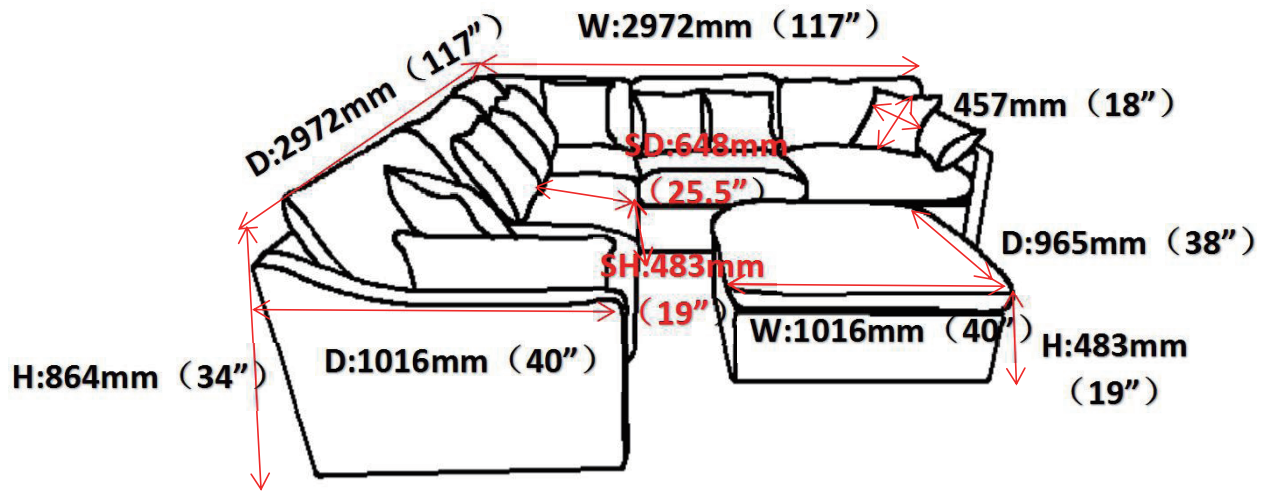

ASSEMBLY TIME

5 MINUTES

PARTS IDENTIFICATION

	PART NAME	FIGURE	QUANTITY
M	LAF CHAIR		1PC
O	LEG		4PCS
P	PILLOW		1PC
Q	ARM PILLOW		1PC

ITEM: 551454LAF
ASSEMBLY INSTRUCTIONS
STEP 1

STEP 2

STEP 3

t

ITEM: 551454LAF

ASSEMBLY INSTRUCTIONS
STEP 2

STEP 1

Note : Dimension tolerance $\pm 5\%$