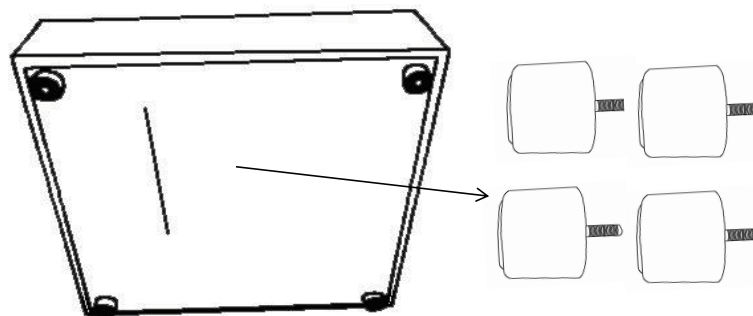

*ASSEMBLY INSTRUCTIONS
COASTER FINE FURNITURE*

**551454LAF
LAF CHAIR**

ITEM: 551454LAF

ASSEMBLY INSTRUCTIONS

ASSEMBLY TIPS:

1. Remove hardware from box and sort by size.
2. Please check to see that all hardware and parts are present prior to start of assembly.
3. Please follow attached instructions in the same sequence as numbered to assure fast & easy assembly.

ASSEMBLY TIME

5 MINUTES

PARTS IDENTIFICATION

	PART NAME	FIGURE	QUANTITY
M	LAF CHAIR		1PC
O	LEG		4PCS
P	PILLOW		1PC
Q	ARM PILLOW		1PC

ITEM: 551454LAF
ASSEMBLY INSTRUCTIONS
STEP 1

STEP 2

STEP 3

t