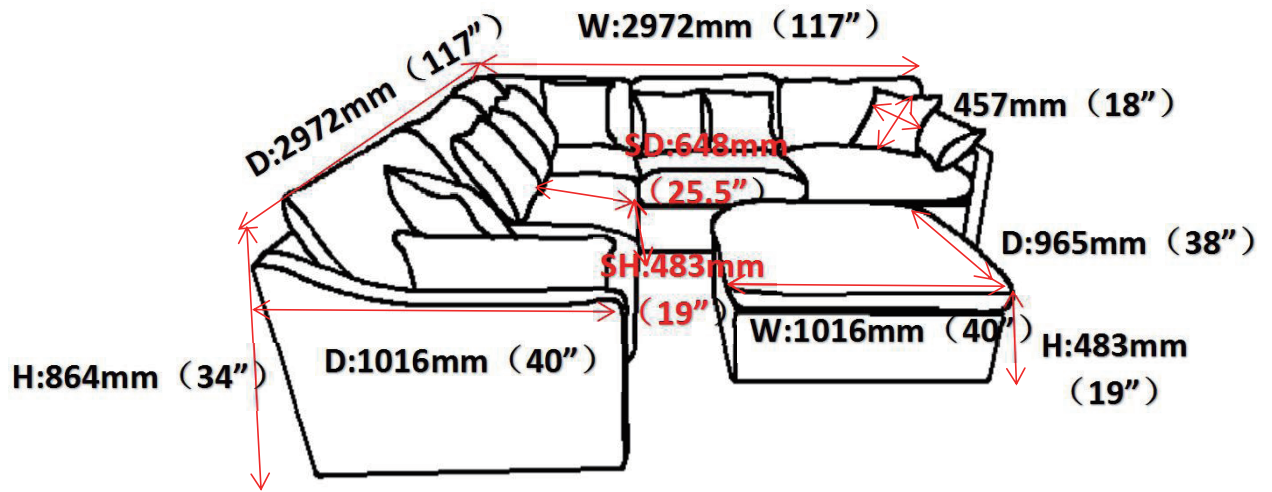

## PARTS IDENTIFICATION

	PART NAME	FIGURE	QUANTITY
I	RAF ARMLESS CHAIR BASE		1PC
J	LEG		4PCS
K	PILLOW		1PC
L	ARM PILLOW		1PC

ITEM: 551454RAF  
ASSEMBLY INSTRUCTIONS  
STEP 1

STEP 2

STEP 3

t

ITEM: 551454RAF

ASSEMBLY INSTRUCTIONS  
STEP 2

STEP 1

Note : Dimension tolerance  $\pm 5\%$