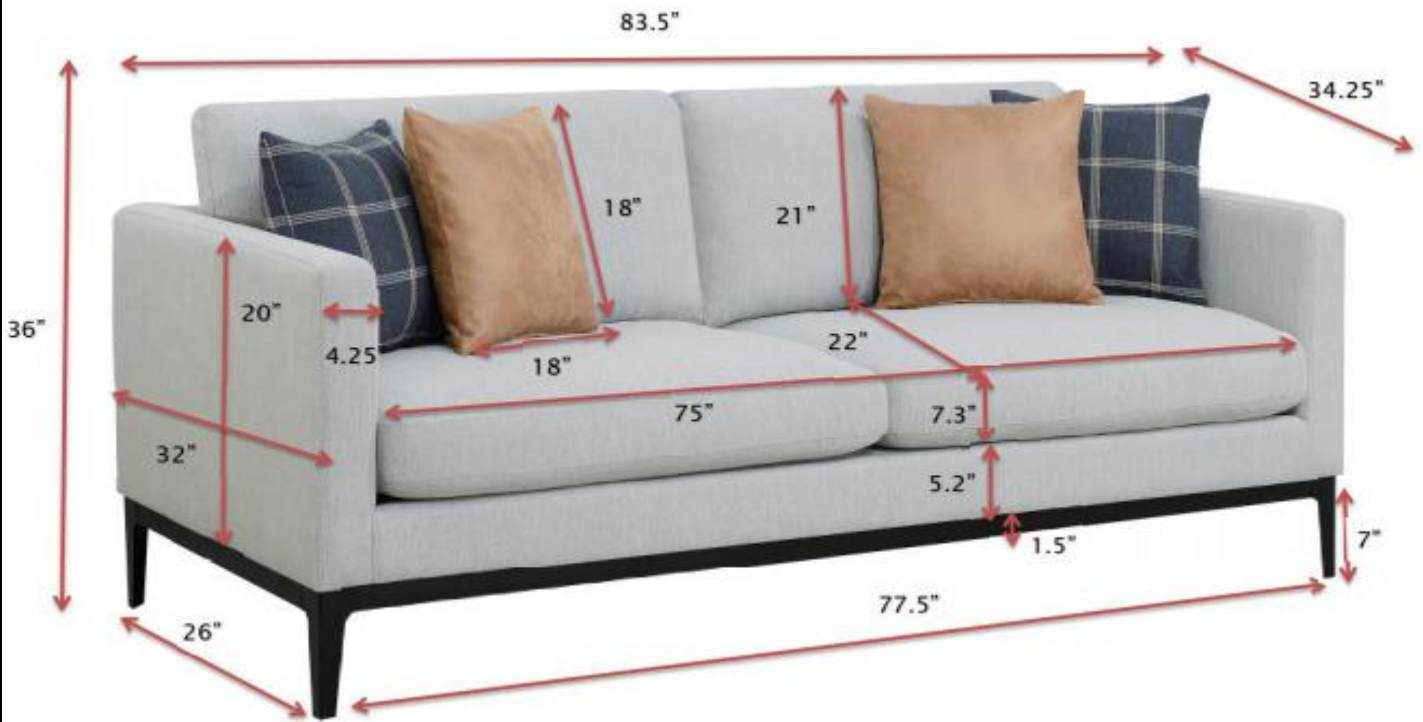

ITEM:508681

Note : Dimension tolerance $\pm 5\%$