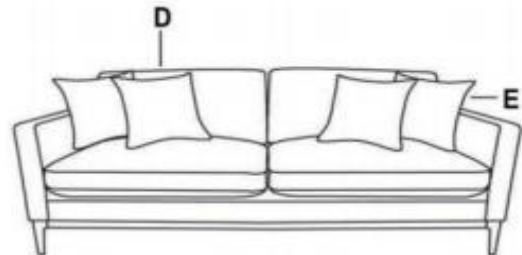

ASSEMBLY TIME 20 MINUTES

PARTS IDENTIFICATION

A		SOFA	1PC
B		BACK COUSHION	2 PCS
C		SEAT COUSHION	2 PCS
D		PLAIN PILLOW	2 PCS
E		PATTERNED PILLOW	2 PCS
F		LEGS	4PCS

HARDWARE IDENTIFICATION

1	BOLT (M8 x 20MM-BLK)		8PCS
2	FLAT WSAHER (M8-BLK)		8PCS
3	ALLEN WARENCH (6#-BLK)		1PC

ASSEMBLY INSTRUCTIONS

STEP1

STEP2

STEP3

STEP4

ITEM:508681

Note : Dimension tolerance $\pm 5\%$