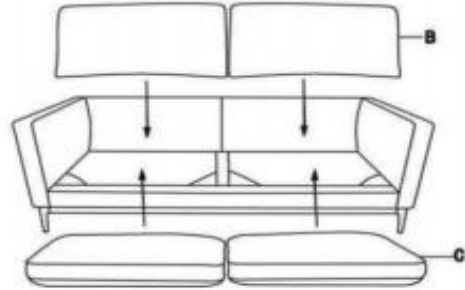

ASSEMBLY TIME 20 MINUTES

PARTS IDENTIFICATION

A		SOFA	1PC
B		BACK COUSHION	2 PCS
C		SEAT COUSHION	2 PCS
D		PLAIN PILLOW	2 PCS
E		PATTERNED PILLOW	2 PCS
F		LEGS	4PCS

HARDWARE IDENTIFICATION

1	BOLT (M8 x 20MM-BLK)		8PCS
2	FLAT WSAHER (M8-BLK)		8PCS
3	ALLEN WARENCH (6#-BLK)		1PC

ASSEMBLY INSTRUCTIONS

STEP1

STEP2

STEP3

STEP4

ITEM:508681

Note : Dimension tolerance $\pm 5\%$