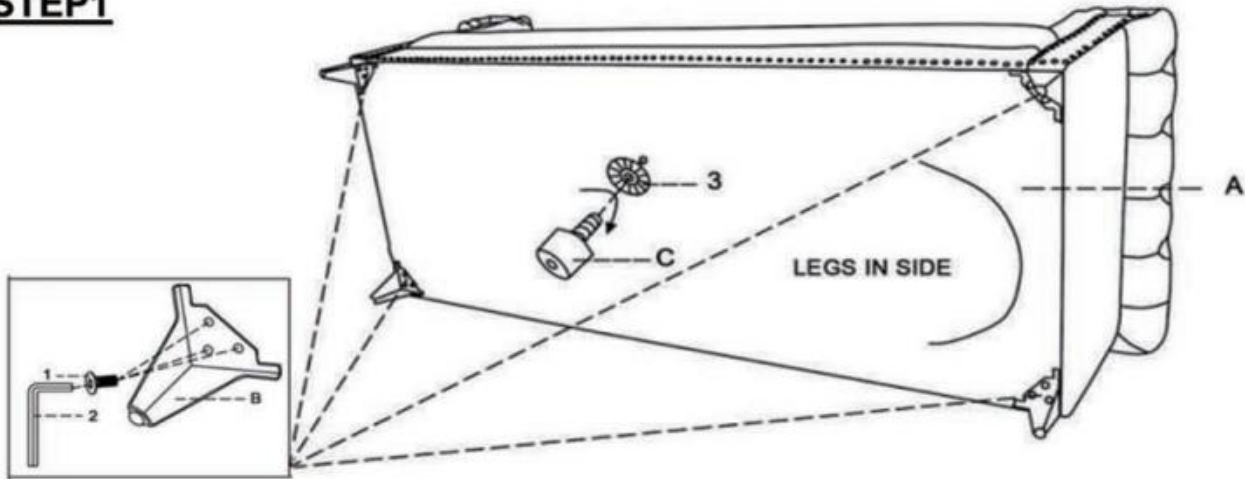

ASSEMBLY TIME 20 MINUTES

PARTS IDENTIFICATION

A		SOFA	1PC
B		LEG	4PCS
C		MIDDLE LEG	1PC

HARDWARE IDENTIFICATION

1	SCREW	 M6*20MM	12PCS
2	ALLEN KEY	 M6	1PC
3	WASHER		1PC

ITEM:509481

ASSEMBLY INSTRUCTIONS

STEP 1

STEP 2

ITEM: 509481

Note : Dimension tolerance $\pm 5\%$