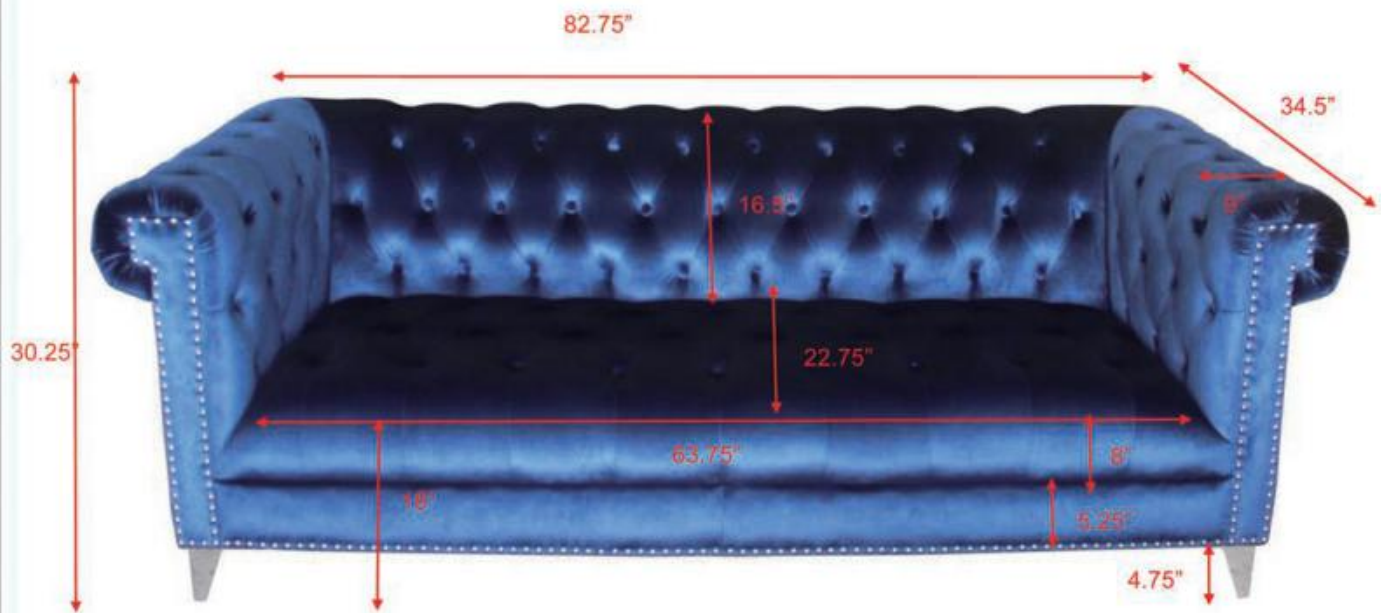

ASSEMBLY TIME 20 MINUTES

PARTS IDENTIFICATION

A		SOFA	1PC
B		LEG	4PCS
C		MIDDLE LEG	1PC

HARDWARE IDENTIFICATION

1	SCREW	 M6*20MM	12PCS
2	ALLEN KEY	 M6	1PC
3	WASHER		1PC

ITEM:509481

ASSEMBLY INSTRUCTIONS

STEP 1

STEP 2

ITEM: 509481

Note : Dimension tolerance $\pm 5\%$