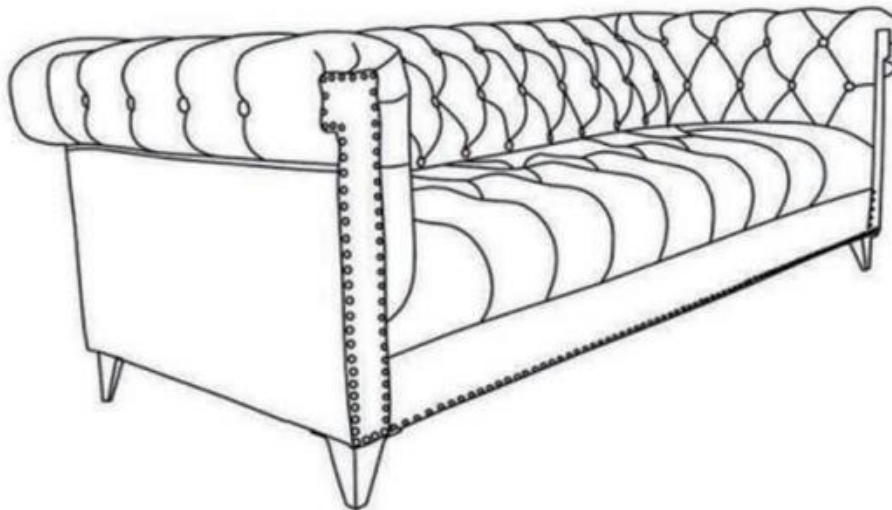

ASSEMBLY TIME 20 MINUTES

PARTS IDENTIFICATION

A		SOFA	1PC
B		LEG	4PCS
C		MIDDLE LEG	1PC

HARDWARE IDENTIFICATION

1	SCREW	 M6*20MM	12PCS
2	ALLEN KEY	 M6	1PC
3	WASHER		1PC

ITEM:509481

ASSEMBLY INSTRUCTIONS

STEP 1

STEP 2

ITEM: 509481

Note : Dimension tolerance $\pm 5\%$