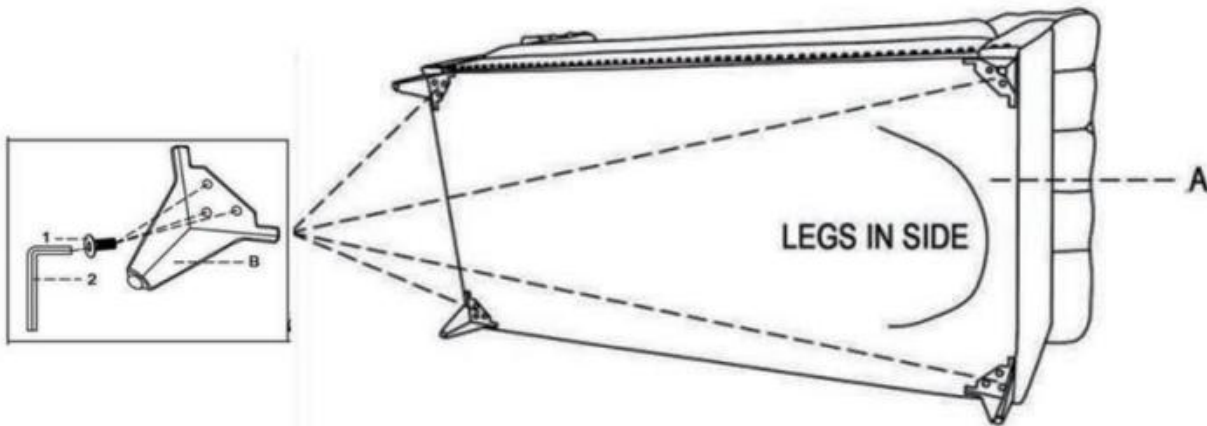

4PCS

HARDWARE IDENTIFICATION

1	SCREW	 M6*20MM	12PCS
2	ALLEN KEY	 M6	1PC

ITEM:509482

ASSEMBLY INSTRUCTIONS

STEP1

STEP2

ITEM: 509482

Note : Dimension tolerance $\pm 5\%$