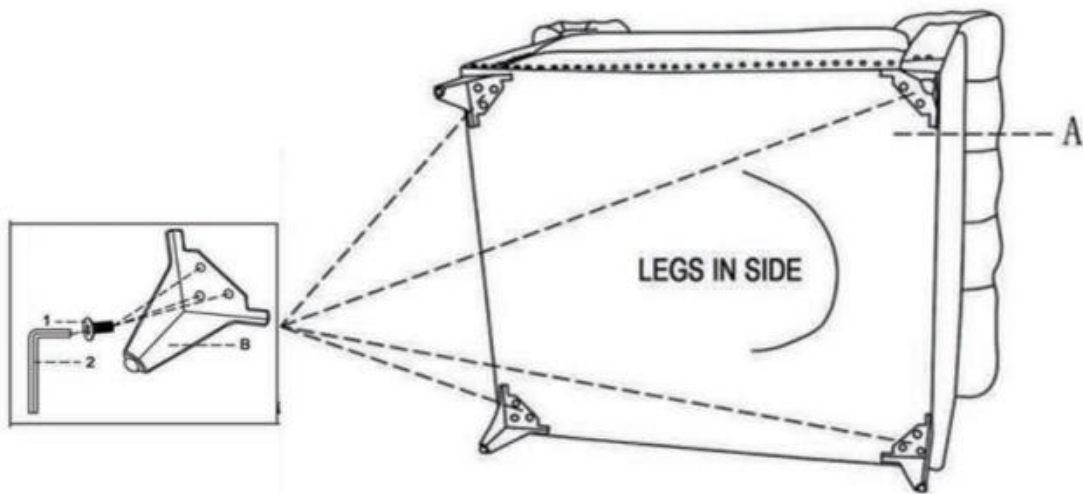

ITEM:509483

ASSEMBLY INSTRUCTIONS

STEP1