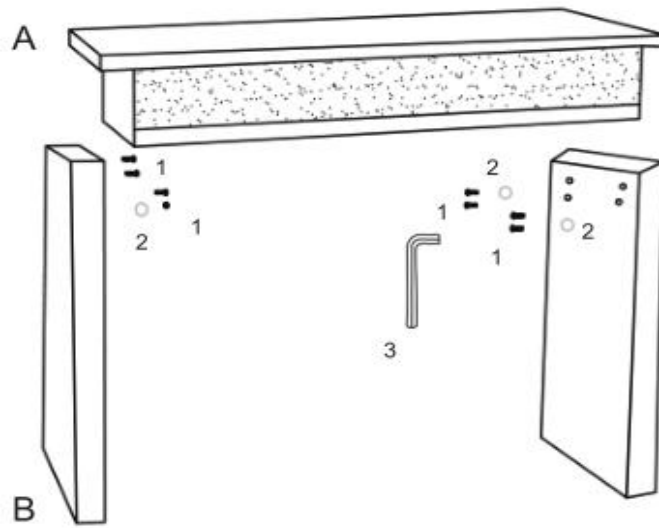

## PARTS IDENTIFICATION

A  MIRROR CABINET 1PC

B  LEG 2PCS

## HARDWARE

1		BOLT 8x35MM	8PCS
2		WASHER Φ20x2MM	8PCS
3		ALLEN KEY 30x80MM	1PC

ITEM : 722499

ASSEMBLY INSTRUCTIONS

STEP 1

STEP 2

ITEM : 722499

Note: Dimension tolerance  $\pm 5\%$