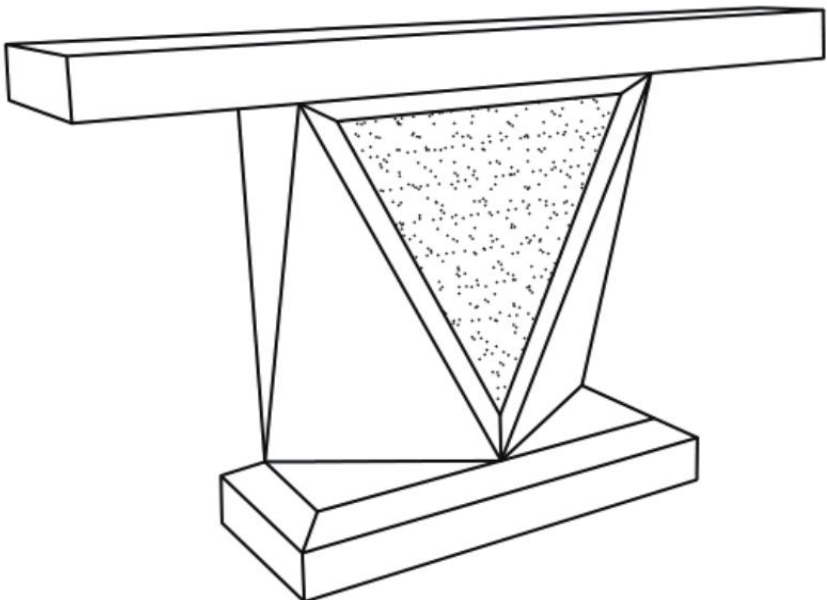

ITEM : 722509

ASSEMBLY INSTRUCTIONS

STEP 1

A

B

STEP 2