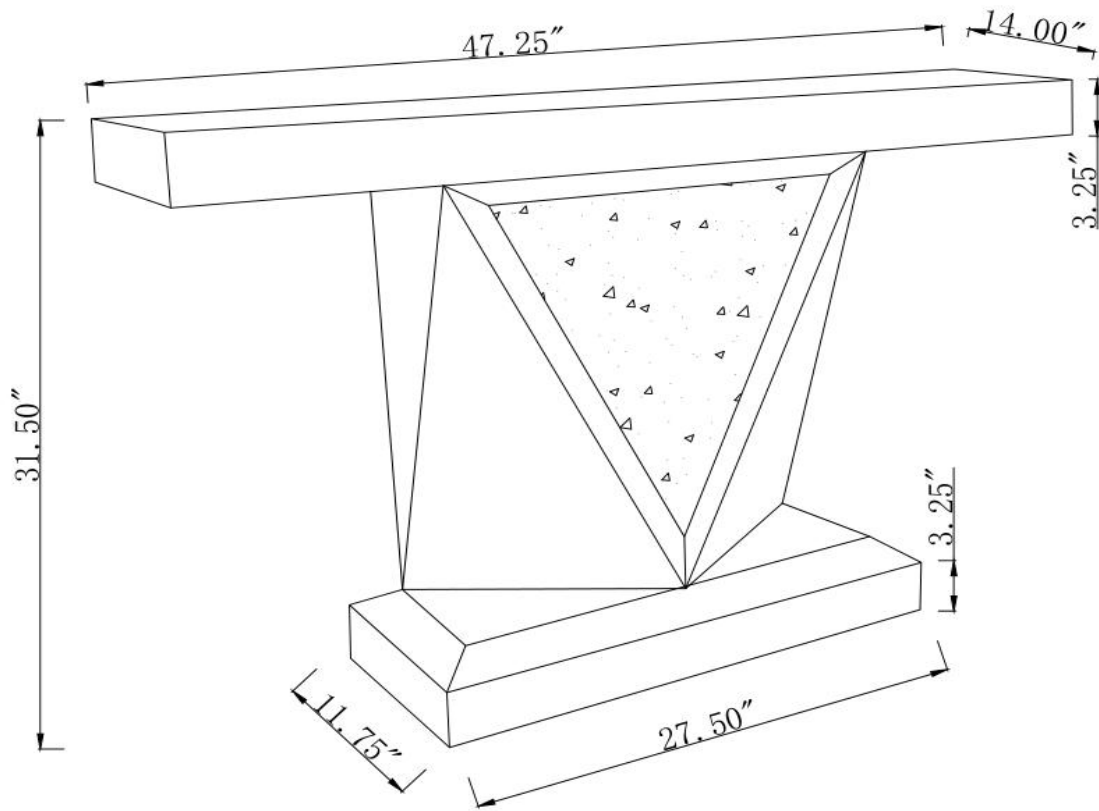

ITEM : 722509

Note: Dimension tolerance $\pm 5\%$

COASTERFURNITURE.COM