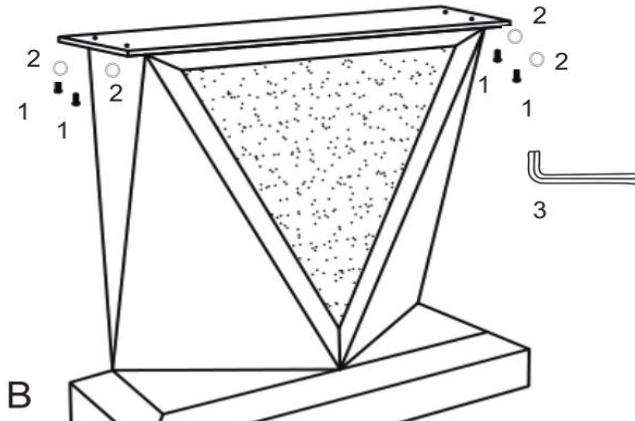

## PARTS IDENTIFICATION

## HARDWARE

A  MIRROR CABINET 1PC

B  LEG 1PC

1		BOLT 8x35MM	4PCS
2		WASHER Φ20x2MM	4PCS
3		ALLEN KEY 30x80MM	1PC

ITEM : 722509

ASSEMBLY INSTRUCTIONS

STEP 1

A