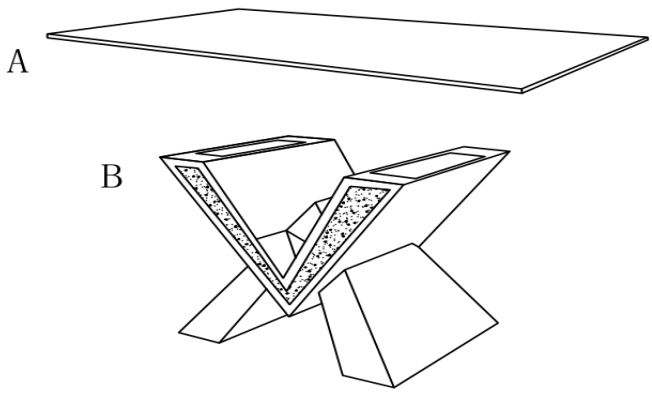

10 MINUTES

PARTS IDENTIFICATION

HARDWARE

A TOP

1PC

B BASE

1PC

1 SILICONE GASKET

4PC

ITEM : 723448

ASSEMBLY INSTRUCTIONS

STEP 1

STEP 2

STEP 3

COASTERFURNITURE.COM

Note: Dimension tolerance $\pm 5\%$