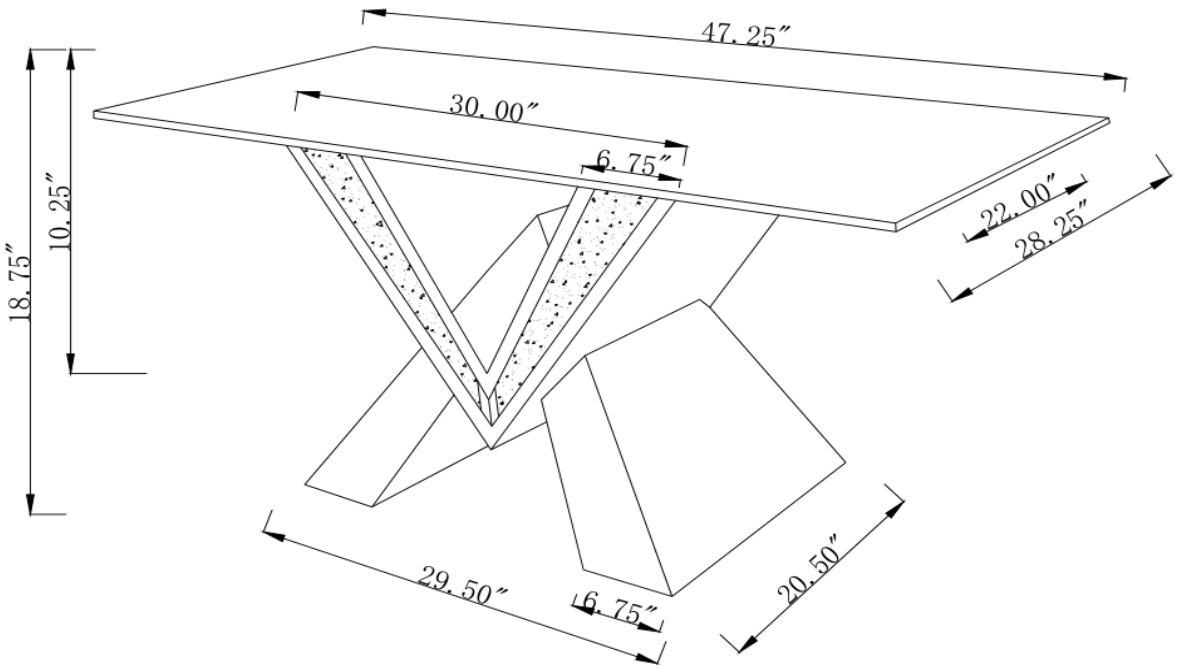

4PC

ITEM : 723448

ASSEMBLY INSTRUCTIONS

STEP 1

STEP 2

STEP 3

COASTERFURNITURE.COM

Note: Dimension tolerance $\pm 5\%$