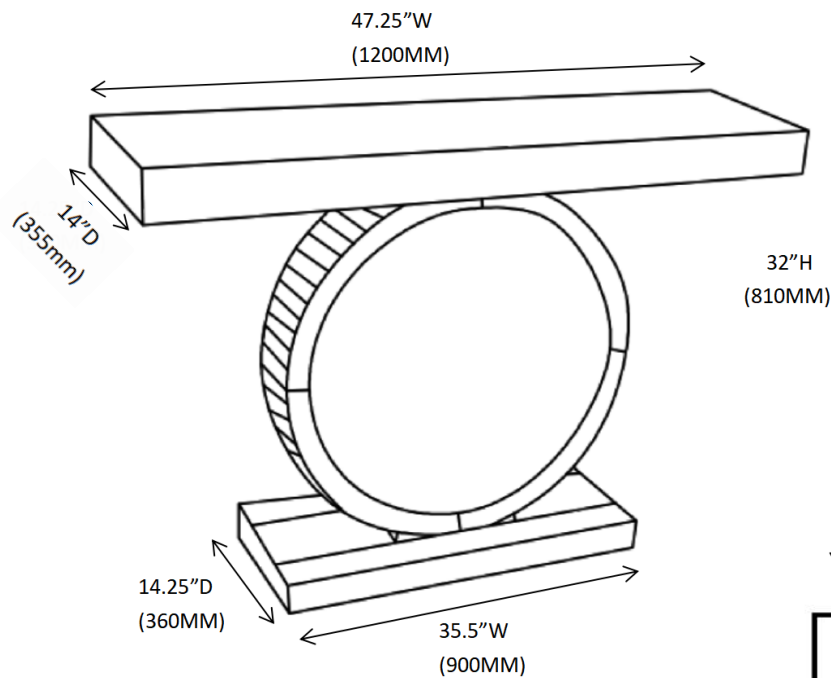

### PARTS IDENTIFICATION:.

### Z HARDWARE IDENTIFICATION

A  MIRROR CABINET 1PC

B  LEG 1PC

1  BOLT 8x35MM 4PCS

2  ALLEN KEY 30x70MM 1PC

ITEM : 951745

ASSEMBLY INSTRUCTIONS

STEP 1

STEP 2

Note: Dimension tolerance  $\pm 5\%$