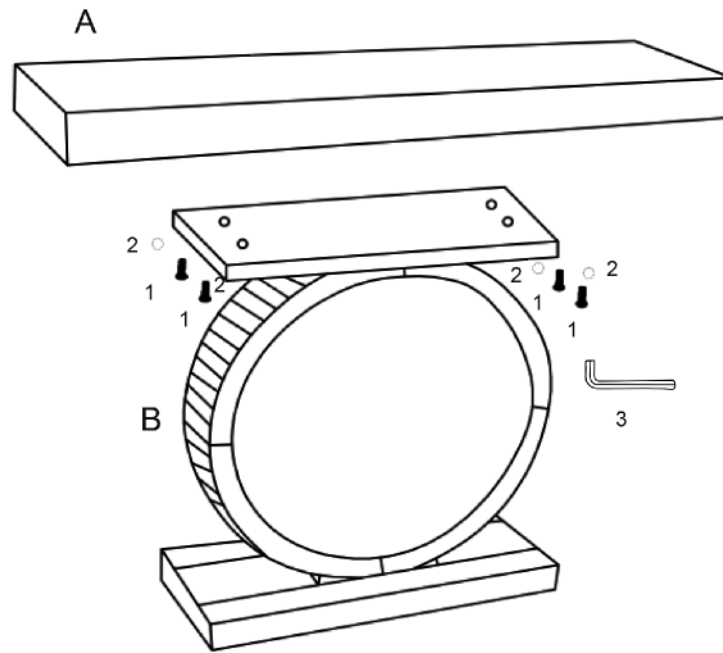

### Z HARDWARE IDENTIFICATION

A  MIRROR CABINET 1PC

B  LEG 1PC

1  BOLT 8x35MM 4PCS

2  ALLEN KEY 30x70MM 1PC

ITEM : 951745

ASSEMBLY INSTRUCTIONS

STEP 1