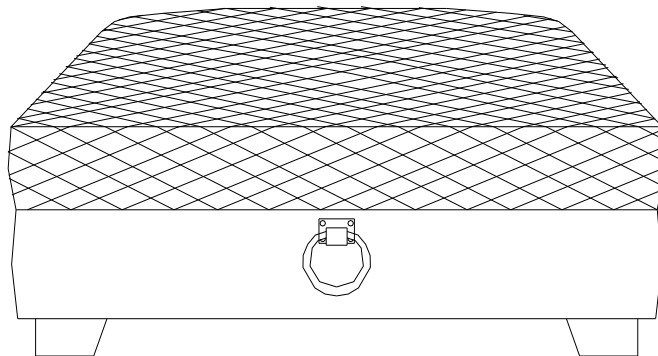

2 Wood screw 30*10*10mm  8 PCS

ITEM : 505394
ASSEMBLY INSTRUCTIONS
STEP 1

STEP 2

STEP 3

STEP 4

NOTE:Dimension tolerance $\pm 5\%$