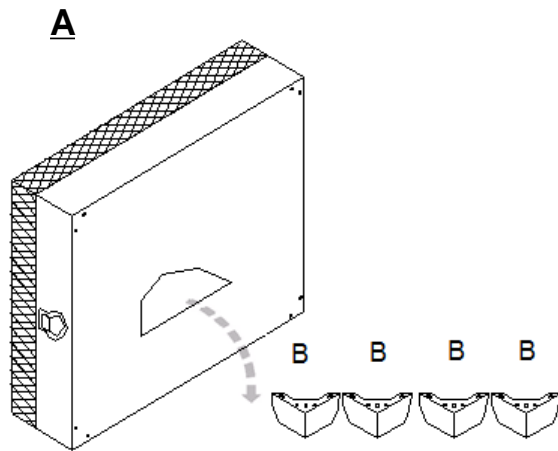

ASSEMBLY TIME

5 MINUTES

PARTS IDENTIFICATION

A OTTOMAN  1 PC

B LEGS  4 PCS

HARDWARE IDENTIFICATION

1 Allen wrench 5*23*73mm  1 PC

3 Washer M8 21*21*1mm  8 PCS

2 Wood screw 30*10*10mm  8 PCS

ITEM : 505394
ASSEMBLY INSTRUCTIONS
STEP 1

STEP 2

STEP 3

STEP 4

NOTE:Dimension tolerance $\pm 5\%$