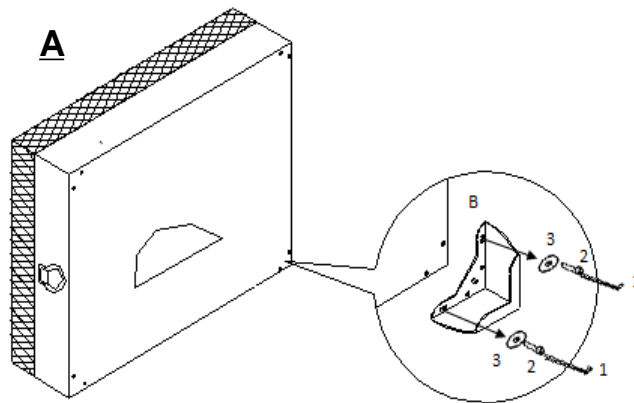

ASSEMBLY TIME

5 MINUTES

PARTS IDENTIFICATION

A OTTOMAN  1 PC

B LEGS  4 PCS

HARDWARE IDENTIFICATION

1 Allen wrench 5*23*73mm  1 PC

3 Washer M8 21*21*1mm  8 PCS

2 Wood screw 30*10*10mm  8 PCS

ITEM : 505394
ASSEMBLY INSTRUCTIONS
STEP 1

STEP 2

STEP 3

STEP 4

NOTE:Dimension tolerance $\pm 5\%$