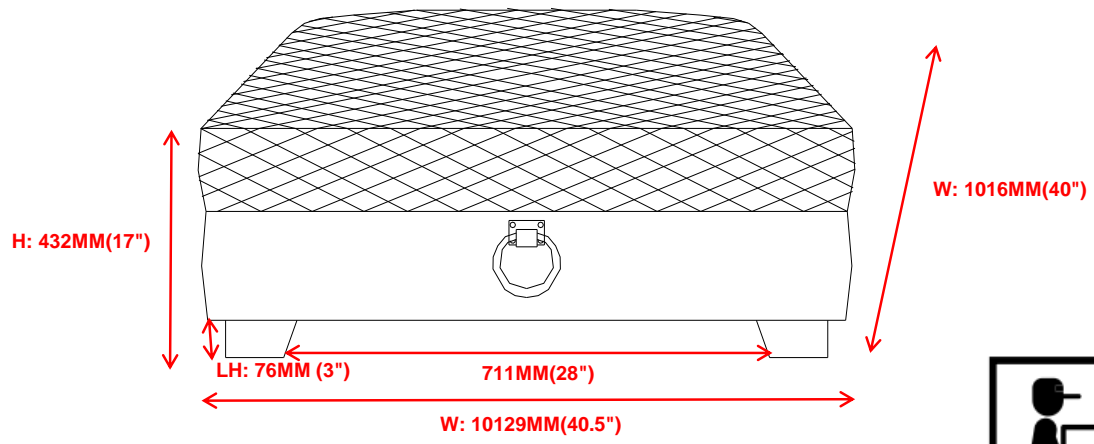

2 Wood screw 30*10*10mm  8 PCS

ITEM : 505394
ASSEMBLY INSTRUCTIONS
STEP 1

STEP 2

STEP 3

STEP 4

NOTE:Dimension tolerance $\pm 5\%$