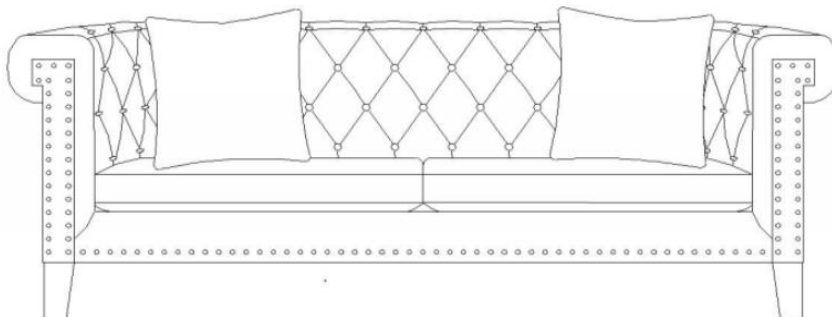

ITEM : 505818
ASSEMBLY INSTRUCTIONS
STEP 1

STEP 2

STEP 3

STEP 4