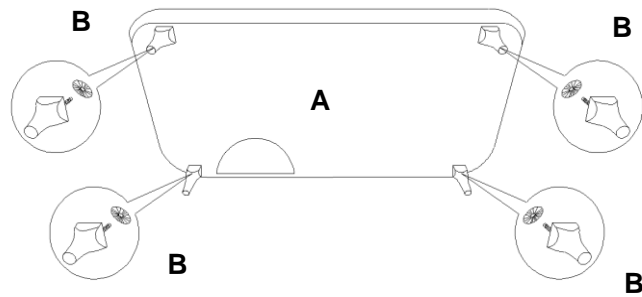

ASSEMBLY TIME

10 MINUTES

PARTS IDENTIFICATION

A	LOVESEAT		1PC
B	LEG		4PCS
C	LAF SEAT CUSHION		1PC
D	RAF SEAT CUSHION		1PC
E	PILLOW		2PCS

ITEM : 508952
ASSEMBLY INSTRUCTIONS
STEP 1

STEP 2

STEP 3

STEP 4

NOTE: Dimension tolerance $\pm 5\%$