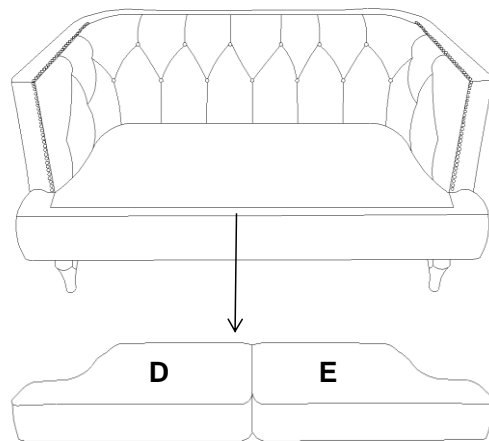

ASSEMBLY TIME

10 MINUTES

PARTS IDENTIFICATION

A	LOVESEAT		1PC
B	LEG		4PCS
C	LAF SEAT CUSHION		1PC
D	RAF SEAT CUSHION		1PC
E	PILLOW		2PCS

ITEM : 508952
ASSEMBLY INSTRUCTIONS
STEP 1

STEP 2

STEP 3

STEP 4

NOTE: Dimension tolerance $\pm 5\%$