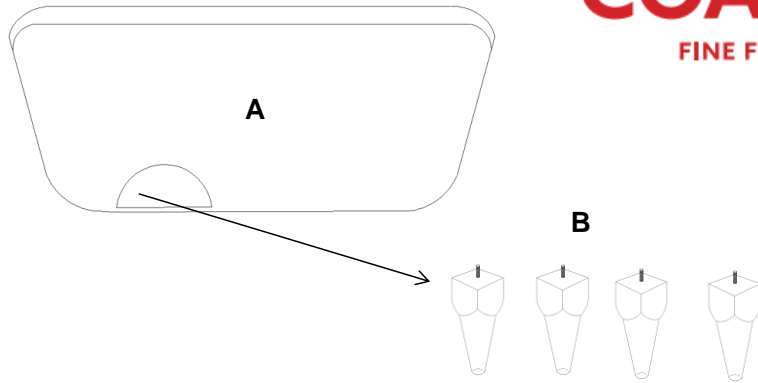

ASSEMBLY TIME

10 MINUTES

PARTS IDENTIFICATION

A	LOVESEAT		1PC
B	LEG		4PCS
C	LAF SEAT CUSHION		1PC
D	RAF SEAT CUSHION		1PC
E	PILLOW		2PCS

ITEM : 508952
ASSEMBLY INSTRUCTIONS
STEP 1

STEP 2

STEP 3

STEP 4