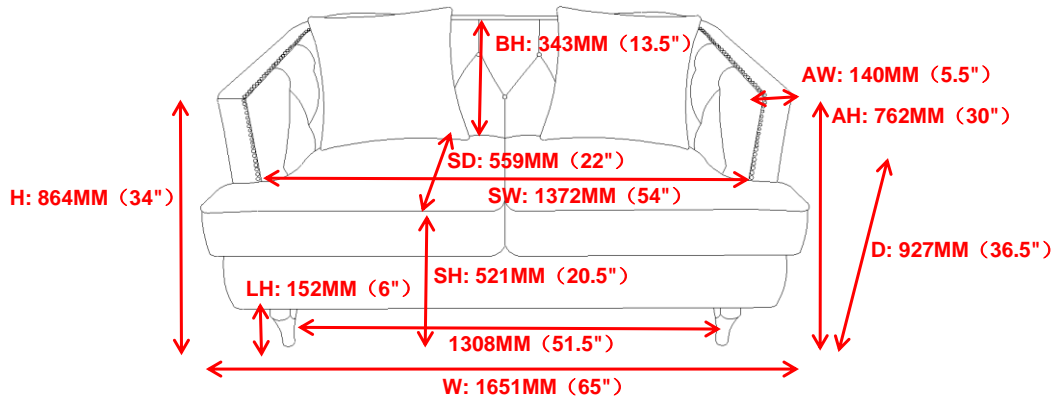

ASSEMBLY TIME

10 MINUTES

PARTS IDENTIFICATION

A	LOVESEAT		1PC
B	LEG		4PCS
C	LAF SEAT CUSHION		1PC
D	RAF SEAT CUSHION		1PC
E	PILLOW		2PCS

ITEM : 508952
ASSEMBLY INSTRUCTIONS
STEP 1

STEP 2

STEP 3

STEP 4

NOTE: Dimension tolerance $\pm 5\%$