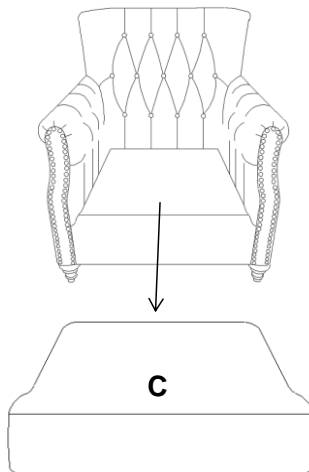

ASSEMBLY TIME

10 MINUTES

PARTS IDENTIFICATION

A	CHAIR		1PC
B	LEG		4PCS
C	SEAT CUSHION		1PC

ITEM : 508953
ASSEMBLY INSTRUCTIONS
STEP 1

B

STEP 2

STEP 3

STEP 4

NOTE:Dimension tolerance $\pm 5\%$