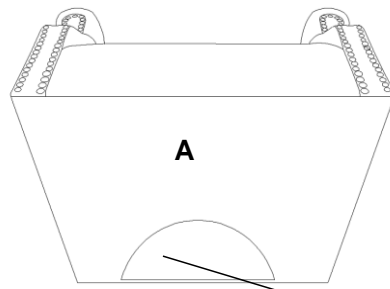

ASSEMBLY TIME

10 MINUTES

PARTS IDENTIFICATION

A	CHAIR		1PC
B	LEG		4PCS
C	SEAT CUSHION		1PC

ITEM : 508953
ASSEMBLY INSTRUCTIONS
STEP 1

B

STEP 2

STEP 3