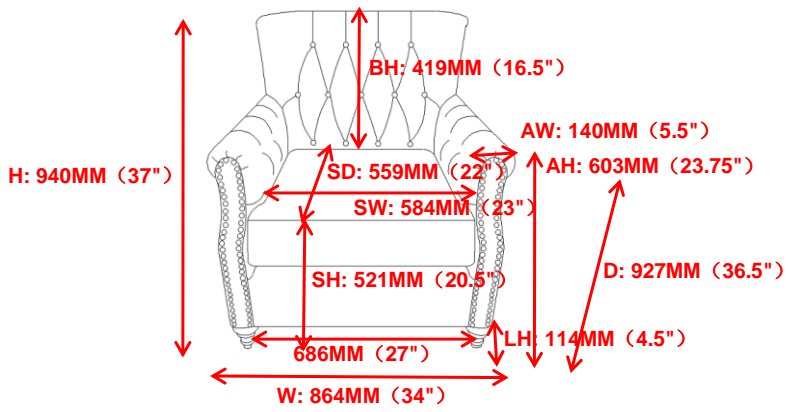

ASSEMBLY TIME

10 MINUTES

PARTS IDENTIFICATION

A	CHAIR		1PC
B	LEG		4PCS
C	SEAT CUSHION		1PC

ITEM : 508953
ASSEMBLY INSTRUCTIONS
STEP 1

B

STEP 2

STEP 3

STEP 4

NOTE:Dimension tolerance $\pm 5\%$