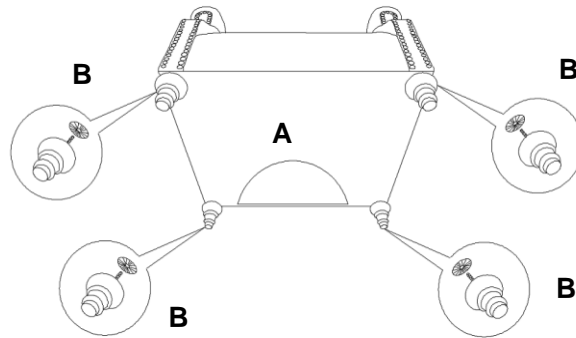

ASSEMBLY TIME

10 MINUTES

PARTS IDENTIFICATION

A	CHAIR		1PC
B	LEG		4PCS
C	SEAT CUSHION		1PC

ITEM : 508953
ASSEMBLY INSTRUCTIONS
STEP 1

B

STEP 2

STEP 3

STEP 4

NOTE:Dimension tolerance $\pm 5\%$