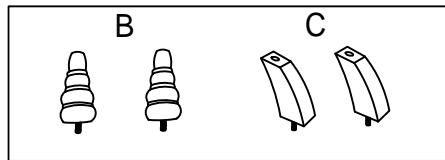

ASSEMBLY TIME

15 MINUTES

PARTS IDENTIFICATION

**A SEAT
1PC**

**C BACK LEG
2PCS**

**B FRONT LEG
2PCS**

ITEM : 905468

ASSEMBLY INSTRUCTIONS

STEP 1

STEP 2

STEP 3

PRODUCT/PART DIMENSIONS