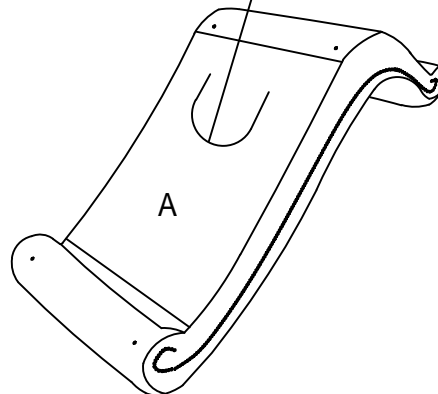

ASSEMBLY TIME

15 MINUTES

PARTS IDENTIFICATION

**A SEAT
1PC**

**C BACK LEG
2PCS**

**B FRONT LEG
2PCS**

ITEM : 905468

ASSEMBLY INSTRUCTIONS

STEP 1

STEP 2

STEP 3

PRODUCT/PART DIMENSIONS