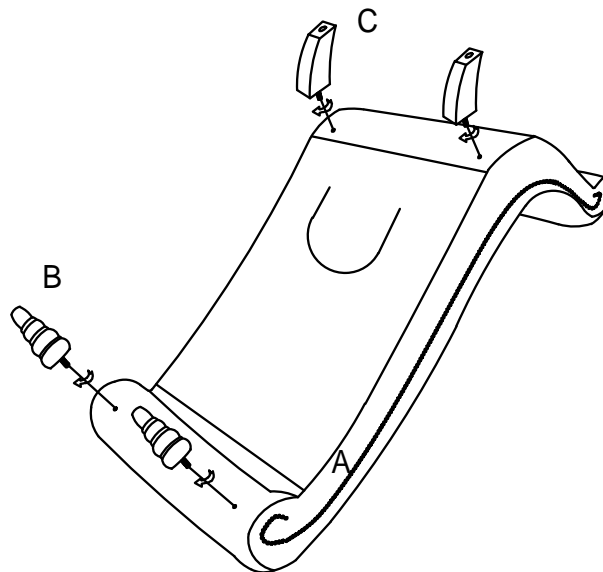

ASSEMBLY TIME

15 MINUTES

PARTS IDENTIFICATION

**A SEAT
1PC**

**C BACK LEG
2PCS**

**B FRONT LEG
2PCS**

ITEM : 905468

ASSEMBLY INSTRUCTIONS

STEP 1

STEP 2

STEP 3

PRODUCT/PART DIMENSIONS