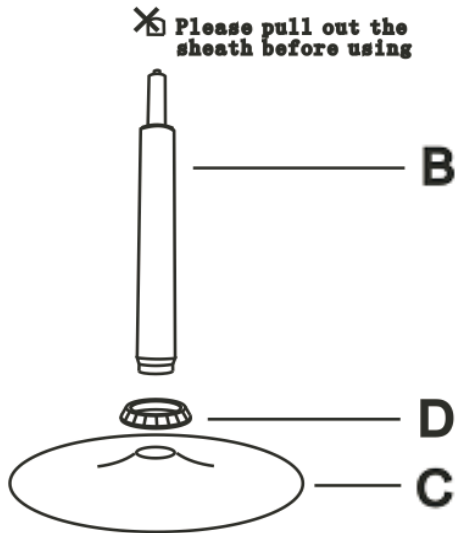

ASSEMBLY INSTRUCTIONS COASTER FINE FURNITURE

Fine Furniture for every stage of life

100396
BARSTOOL

ITEM :100396

ASSEMBLY INSTRUCTIONS

ASSEMBLY TIPS:

1. Remove hardware from box and sort by size.
2. Please check to see that all hardware and parts are present prior to start of assembly.
3. Please follow attached instructions in the same sequence as numbered to assure fast & easy assembly.

ASSEMBLY TIME

5 MINUTES

PARTS IDENTIFICATION

	PART NAME	FIGURE	QTY
A	SEAT		1 PC
B	GAS CYLINDER		1 PC
C	BASE		1 PC
D	COVER RING		1 PC

ITEM :100396
ASSEMBLY INSTRUCTIONS

STEP1

STEP3

STEP2

ITEM : 100396
ASSEMBLY INSTRUCTIONS

Note:Dimension tolerance \pm 5%