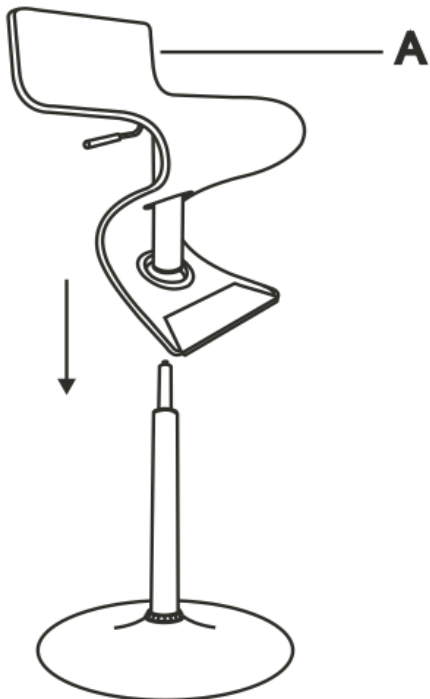

ASSEMBLY INSTRUCTIONS COASTER FINE FURNITURE

Fine Furniture for every stage of life

100396
BARSTOOL

ITEM :100396

ASSEMBLY INSTRUCTIONS

ASSEMBLY TIPS:

1. Remove hardware from box and sort by size.
2. Please check to see that all hardware and parts are present prior to start of assembly.
3. Please follow attached instructions in the same sequence as numbered to assure fast & easy assembly.

ASSEMBLY TIME

5 MINUTES

PARTS IDENTIFICATION

	PART NAME	FIGURE	QTY
A	SEAT		1 PC
B	GAS CYLINDER		1 PC
C	BASE		1 PC
D	COVER RING		1 PC

ITEM :100396
ASSEMBLY INSTRUCTIONS

STEP1

STEP3

STEP2