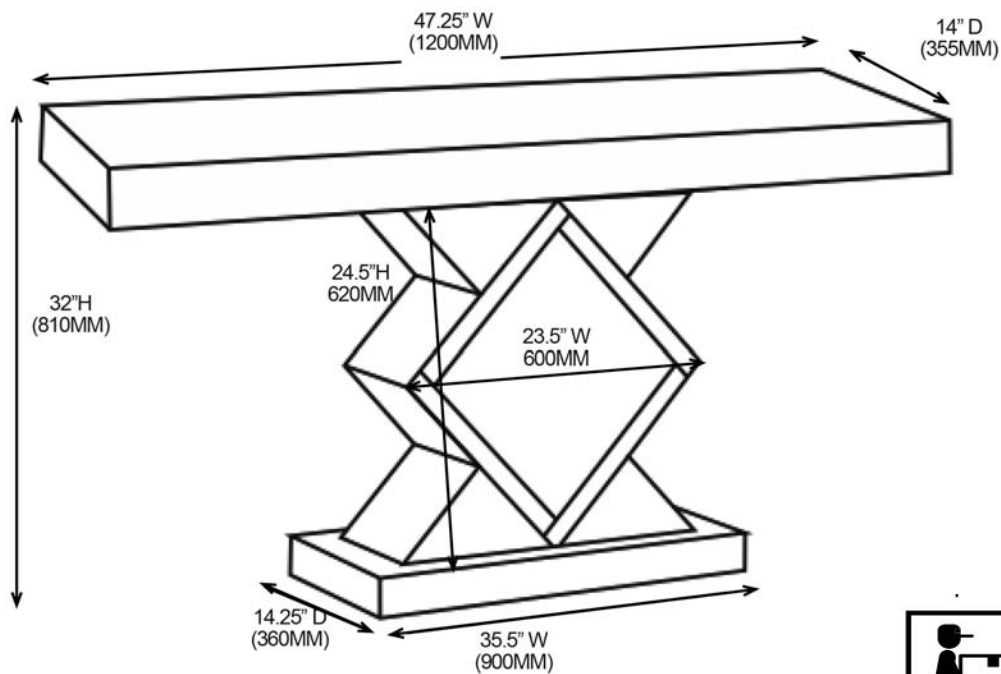

15 MINUTES

PARTS IDENTIFICATION:.

Z HARDWARE IDENTIFICATION

A  MIRROR CABINET 1PC

B  BASE 1PC

1  BOLT
8x35MM 4PCS

2  ALLEN KEY
30x70MM 1PC

ITEM : 953333

ASSEMBLY INSTRUCTIONS

STEP 1

STEP 2

Note: Dimension tolerance $\pm 5\%$