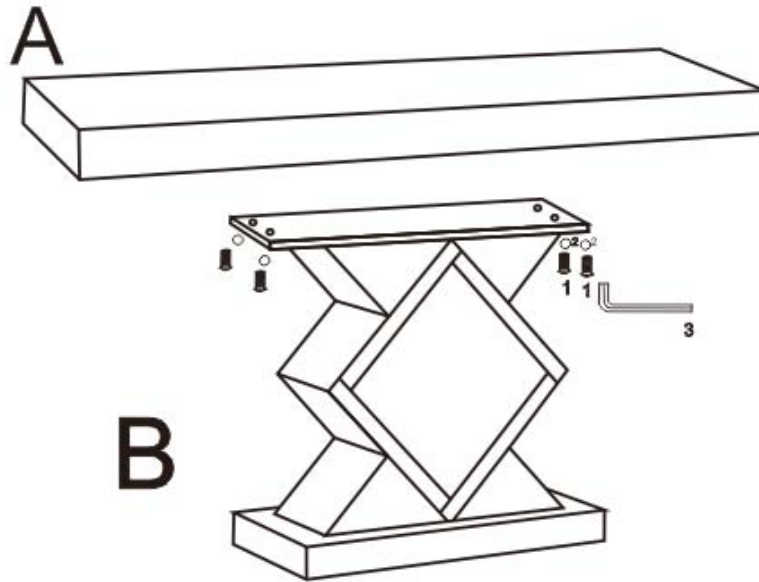

ITEM : 953333

ASSEMBLY INSTRUCTIONS

STEP 1