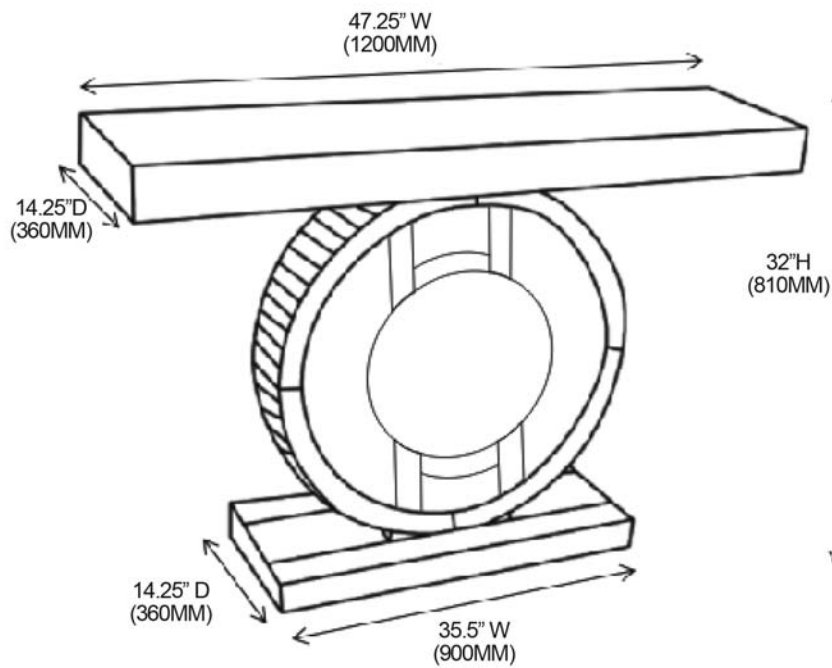

15 MINUTES

PARTS IDENTIFICATION:.

Z HARDWARE IDENTIFICATION

A  MIRROR CABINET 1PC

B  BASE 1PC

1  BOLT 8x35MM 4PCS

2  ALLEN KEY 30x70MM 1PC

ITEM : 953480

ASSEMBLY INSTRUCTIONS

STEP 1

STEP 2

Note: Dimension tolerance $\pm 5\%$