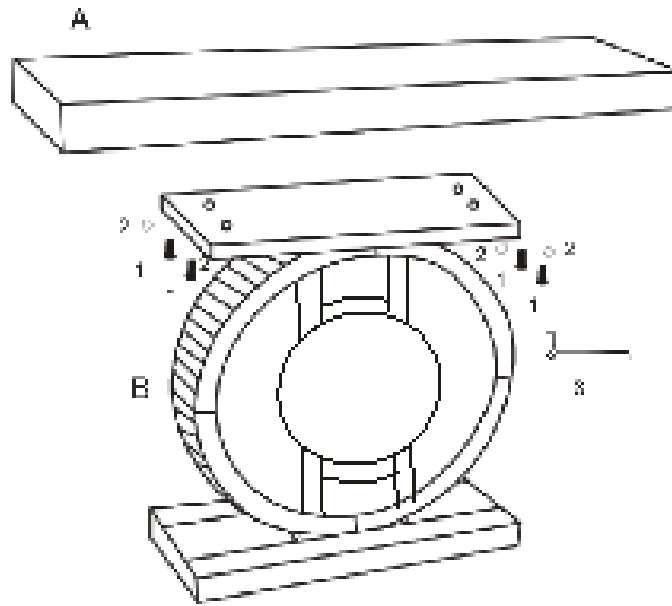

15 MINUTES

PARTS IDENTIFICATION:.

Z HARDWARE IDENTIFICATION

A  MIRROR CABINET 1PC

B  BASE 1PC

1  BOLT 8x35MM 4PCS

2  ALLEN KEY 30x70MM 1PC

ITEM : 953480

ASSEMBLY INSTRUCTIONS

STEP 1

STEP 2

Note: Dimension tolerance $\pm 5\%$