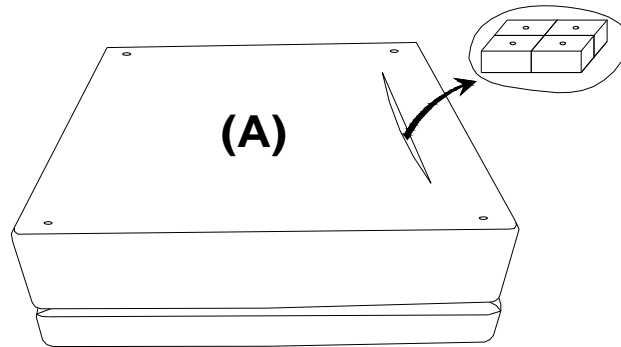

ASSEMBLY TIME

5 MINUTES

PARTS IDENTIFICATION

HARDWARE IDENTIFICATION

A OTTOMAN

1PC

B FEET

4PCS

Z	HARDWARE PACKAGE		
NO	DESCRIPTION	FIGURE	QTY
1	LONG BOLT $\frac{5}{16}$ " * 3"		4PCS

ITEM : 500607

ASSEMBLY INSTRUCTIONS

STEP 1

STEP 2

STEP 3

500607

Note: Dimension tolerance $\pm 5\%$