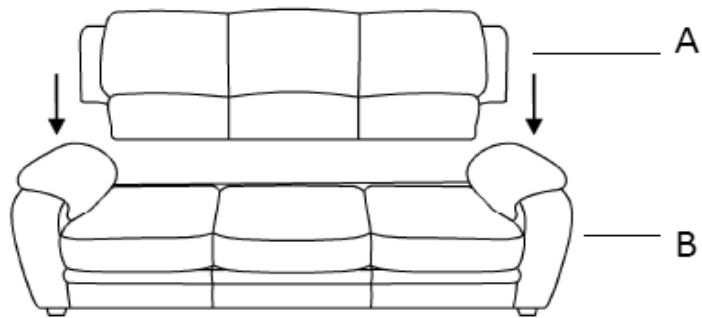

*ASSEMBLY INSTRUCTIONS  
COASTER FINE FURNITURE*

*Fine Furniture for every stage of life*

**502811  
SOFA**

ITEM : 502811

ASSEMBLY INSTRUCTIONS

ASSEMBLY TIPS:

- 1.Remove hardware from box and sort by size.
- 2.Please check to see that all hardware and parts are present prior to start of assembly.
- 3.Please follow attached instruction in the same sequence as numbered to assure fast & easy assembly.

ASSEMBLY TIME

5 MINUTES

**PARTS IDENTIFICATION**

(A)  BACK 1PC

(B)  SEAT 1PC

(C)  FOOT 4PCS

**ITEM : 502811**  
**ASSEMBLY INSTRUCTIONS**

**STEP 1**

**STEP 2**

**STEP 3**