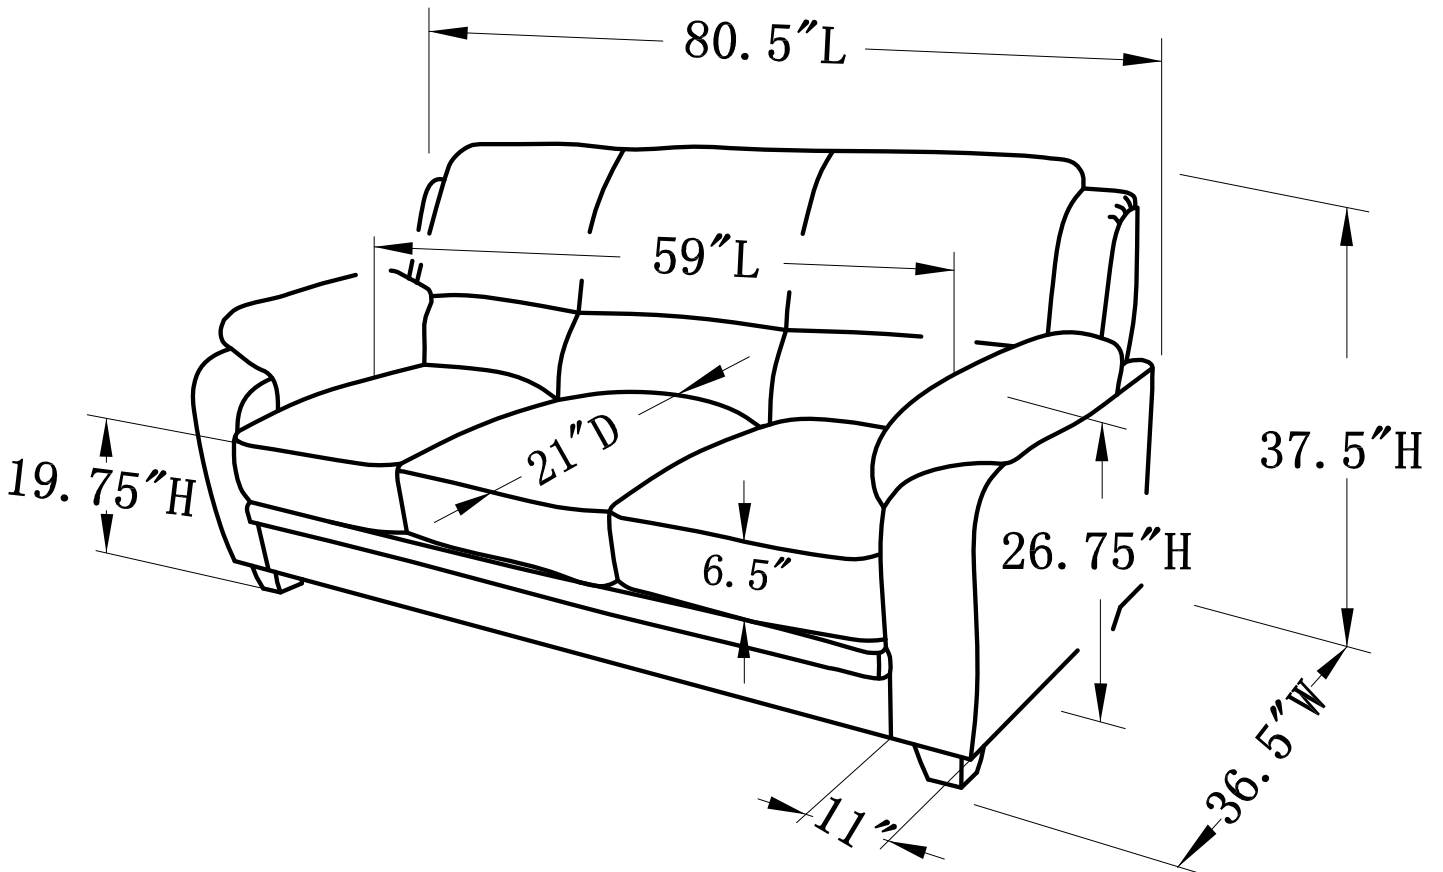

ASSEMBLY TIME

5 MINUTES

**PARTS IDENTIFICATION**

(A)  BACK 1PC

(B)  SEAT 1PC

(C)  FOOT 4PCS

**ITEM : 502811**  
**ASSEMBLY INSTRUCTIONS**

**STEP 1**

**STEP 2**

**STEP 3**

# 502811

Note: Dimension tolerance  $\pm 5\%$